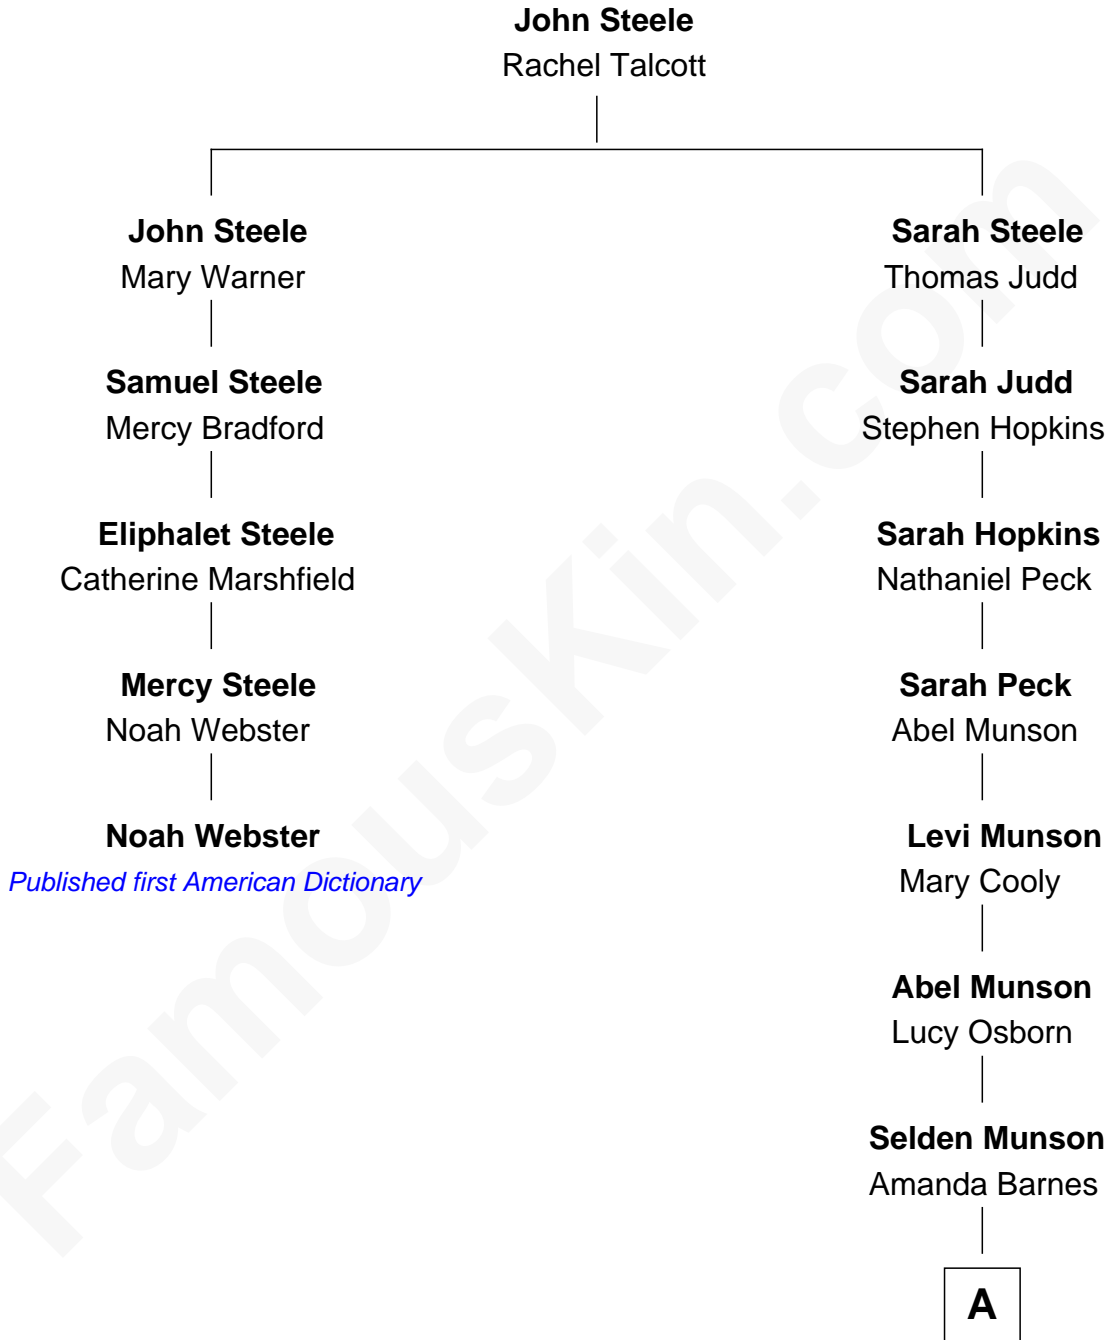

# FamousKin.com

## Relationship Chart of

### Noah Webster

*Published first American Dictionary*

4th cousin 7 times removed of

**Viggo Mortensen**  
*Movie Actor*

**A**

—  
**Mary Annis Munson**

John Wesley Gamble

—  
**John Munson Gamble**