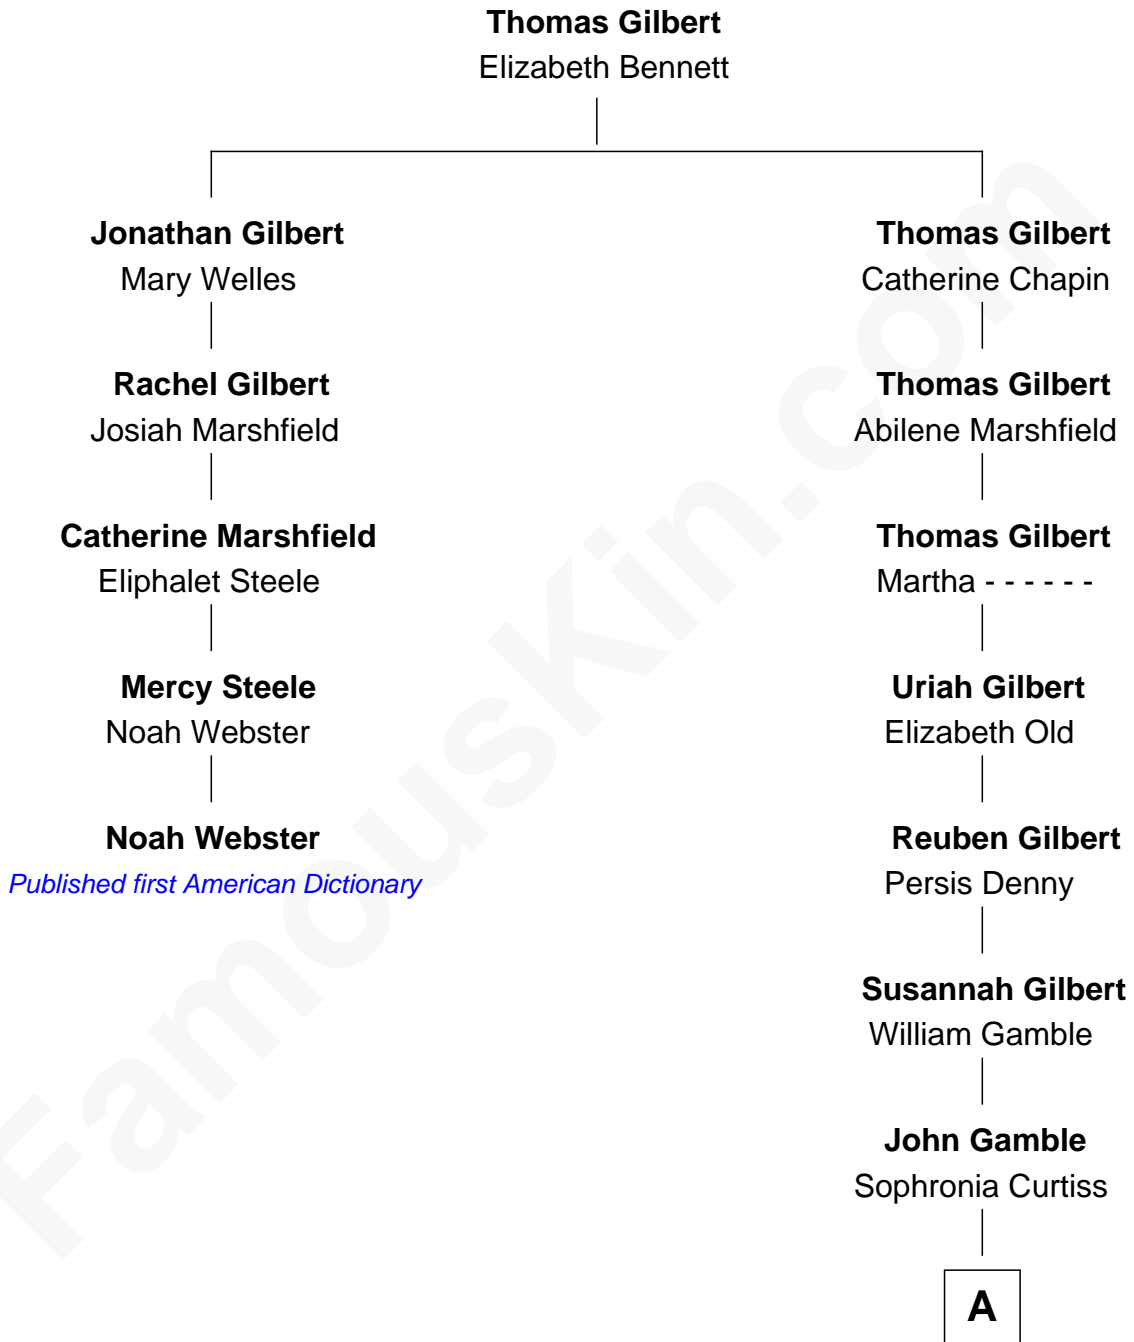

# FamousKin.com

## Relationship Chart of

### Noah Webster

*Published first American Dictionary*

4th cousin 7 times removed of

**Viggo Mortensen**  
*Movie Actor*

**A**

**John Wesley Gamble**

Mary Annis Munson

**John Munson Gamble**