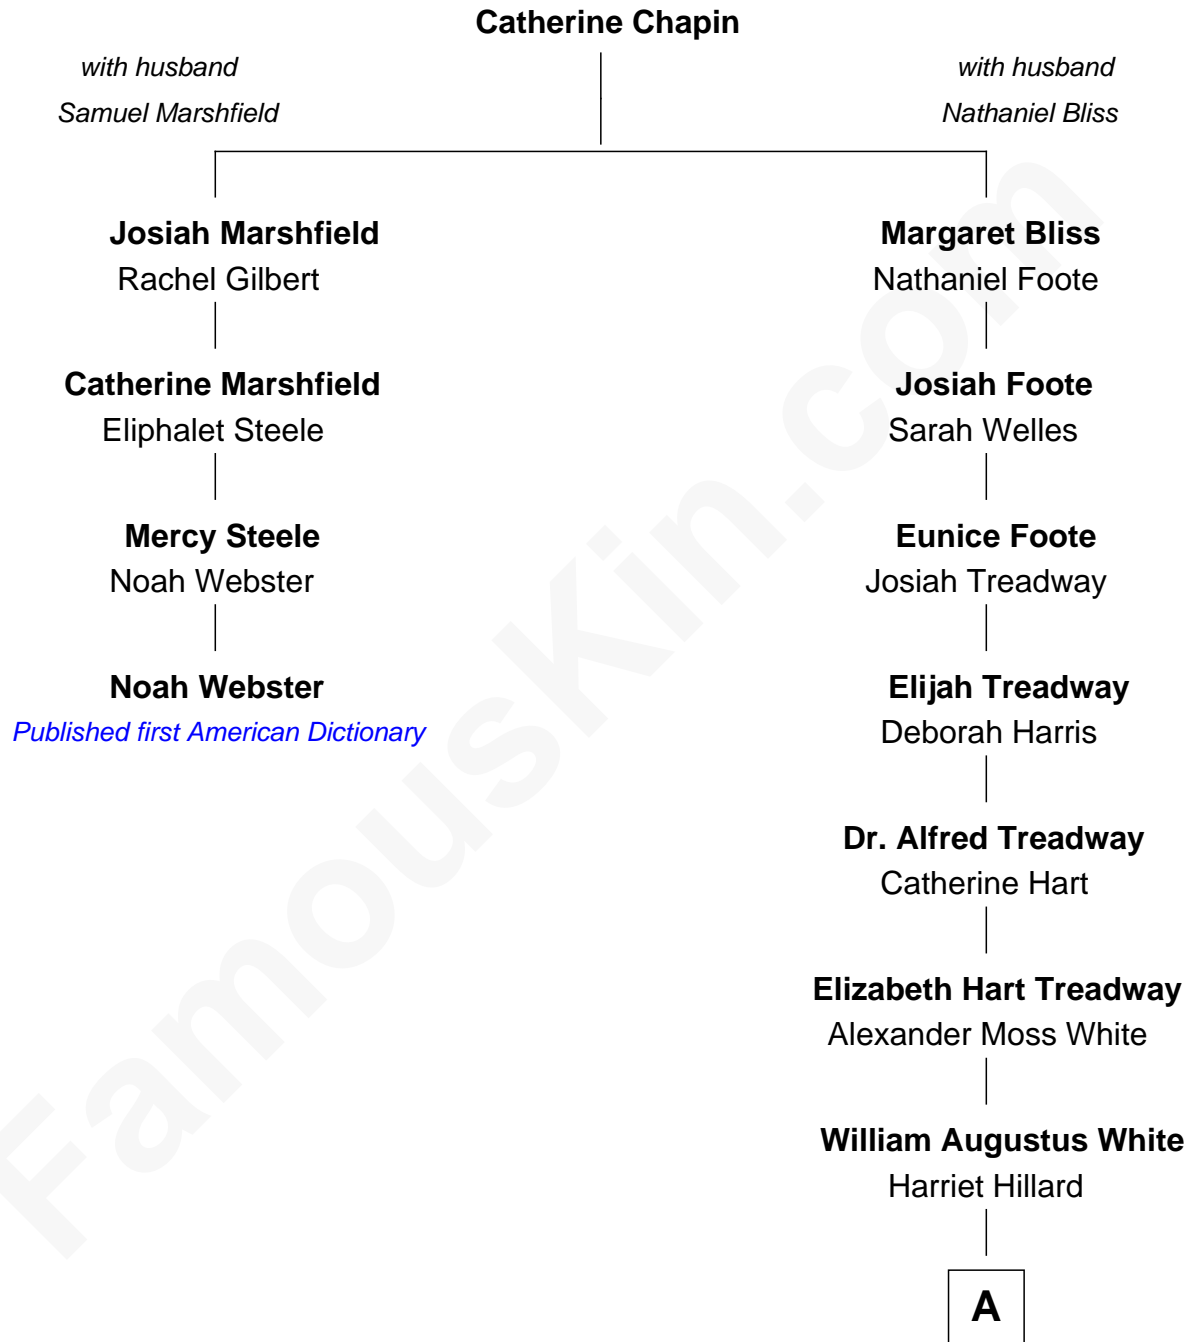

FamousKin.com

Relationship Chart of

Noah Webster

Published first American Dictionary

3rd cousin 6 times removed of

Bill Weld

68th Governor of Massachusetts

A

—
Margaret Low White

Francis Minot Weld

—
David Weld

Mary Blake Nichols

—
Bill Weld

68th Governor of Massachusetts

FamousKin.com