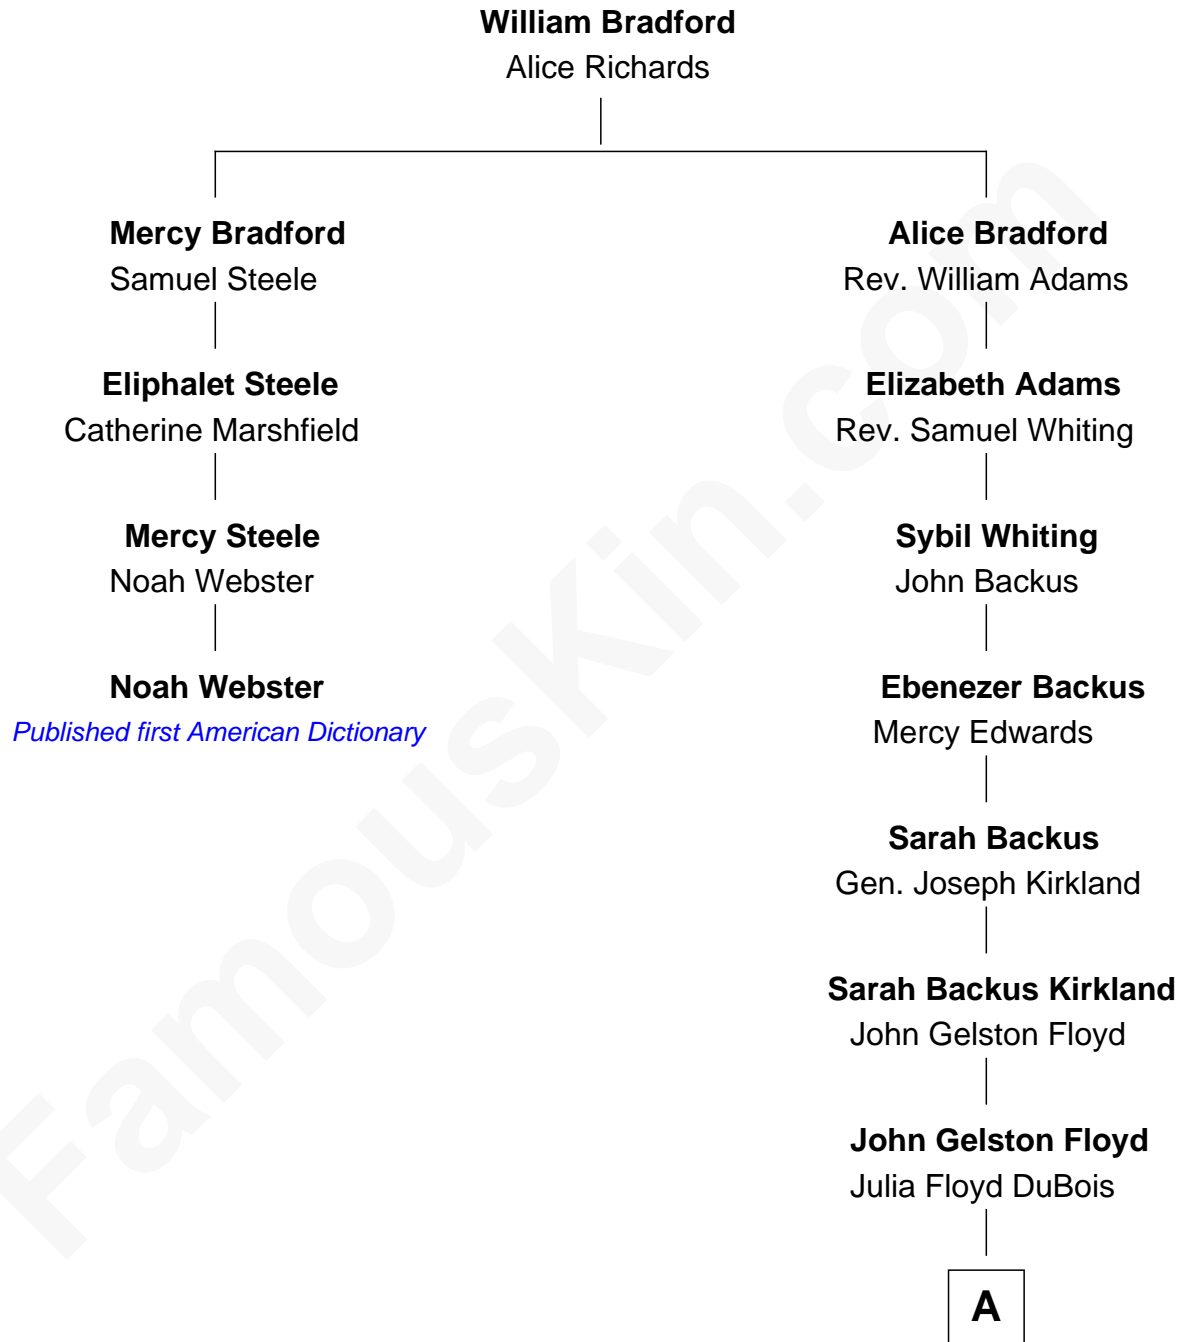

## Relationship Chart of

### Noah Webster

*Published first American Dictionary*

3rd cousin 6 times removed of

### Bill Weld

*68th Governor of Massachusetts*

**A**

—  
**Cornelia DuBois Floyd**  
John Treadwell Nichols

—  
**Mary Blake Nichols**  
David Weld

—  
**Bill Weld**  
*68th Governor of Massachusetts*

FamousKin.com