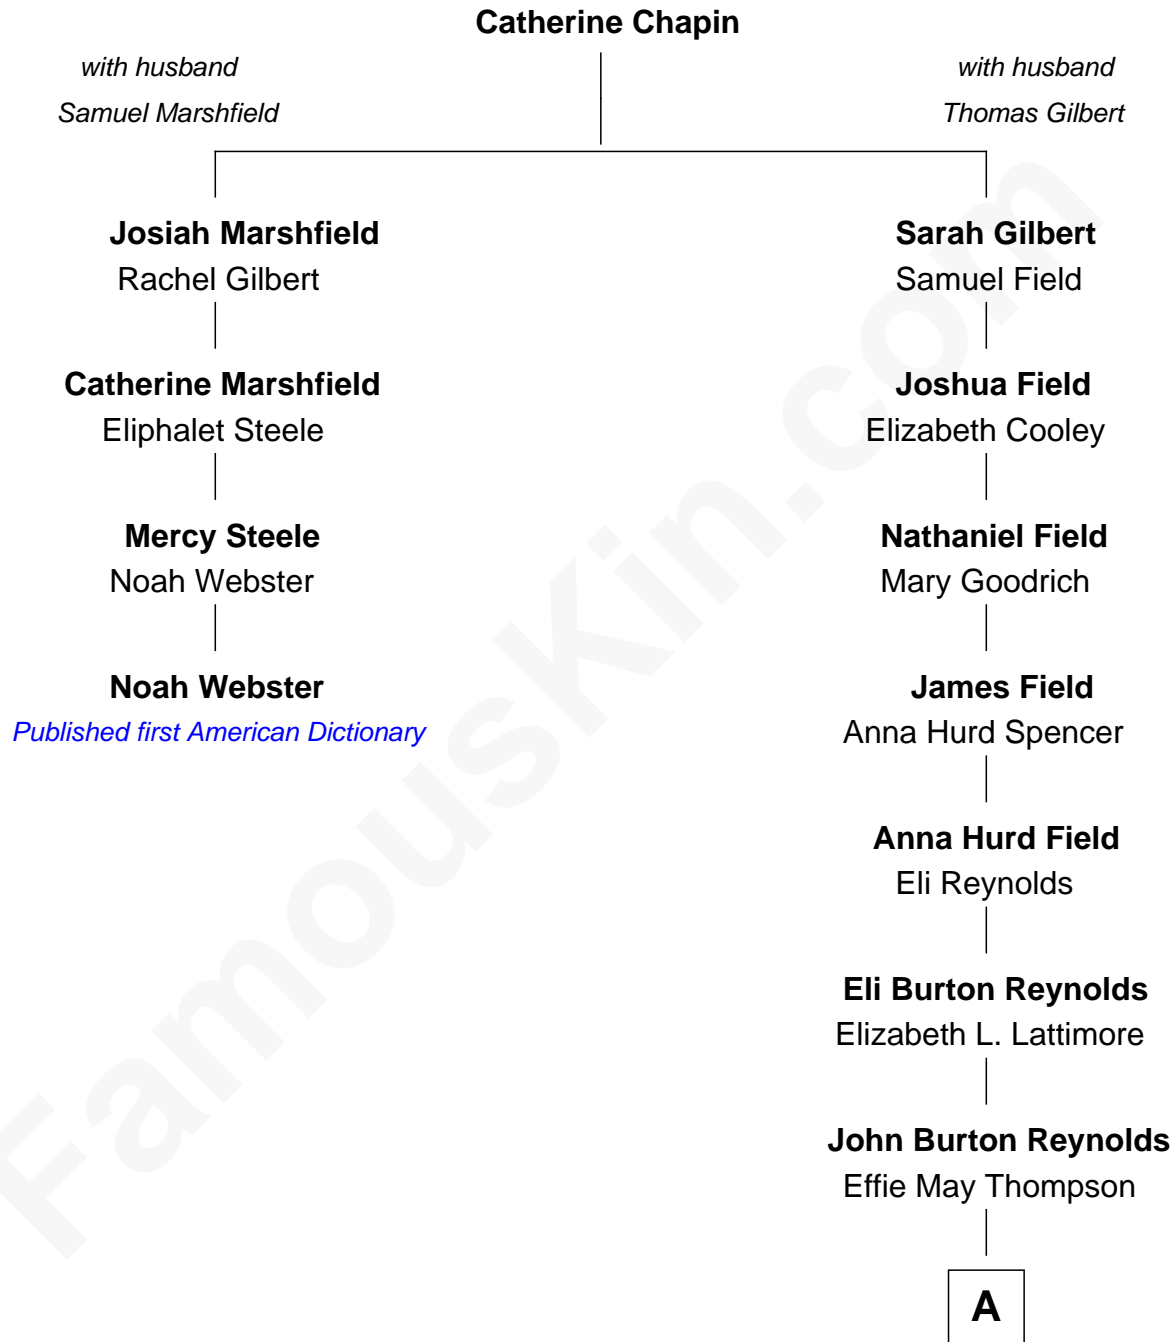

# FamousKin.com

## Relationship Chart of

### Noah Webster

*Published first American Dictionary*

3rd cousin 5 times removed of

**Burt Reynolds**  
*Movie Actor*

**A**

**Burton Milo Reynolds**  
Harriette Fernette Miller

**Burt Reynolds**  
*Movie Actor*