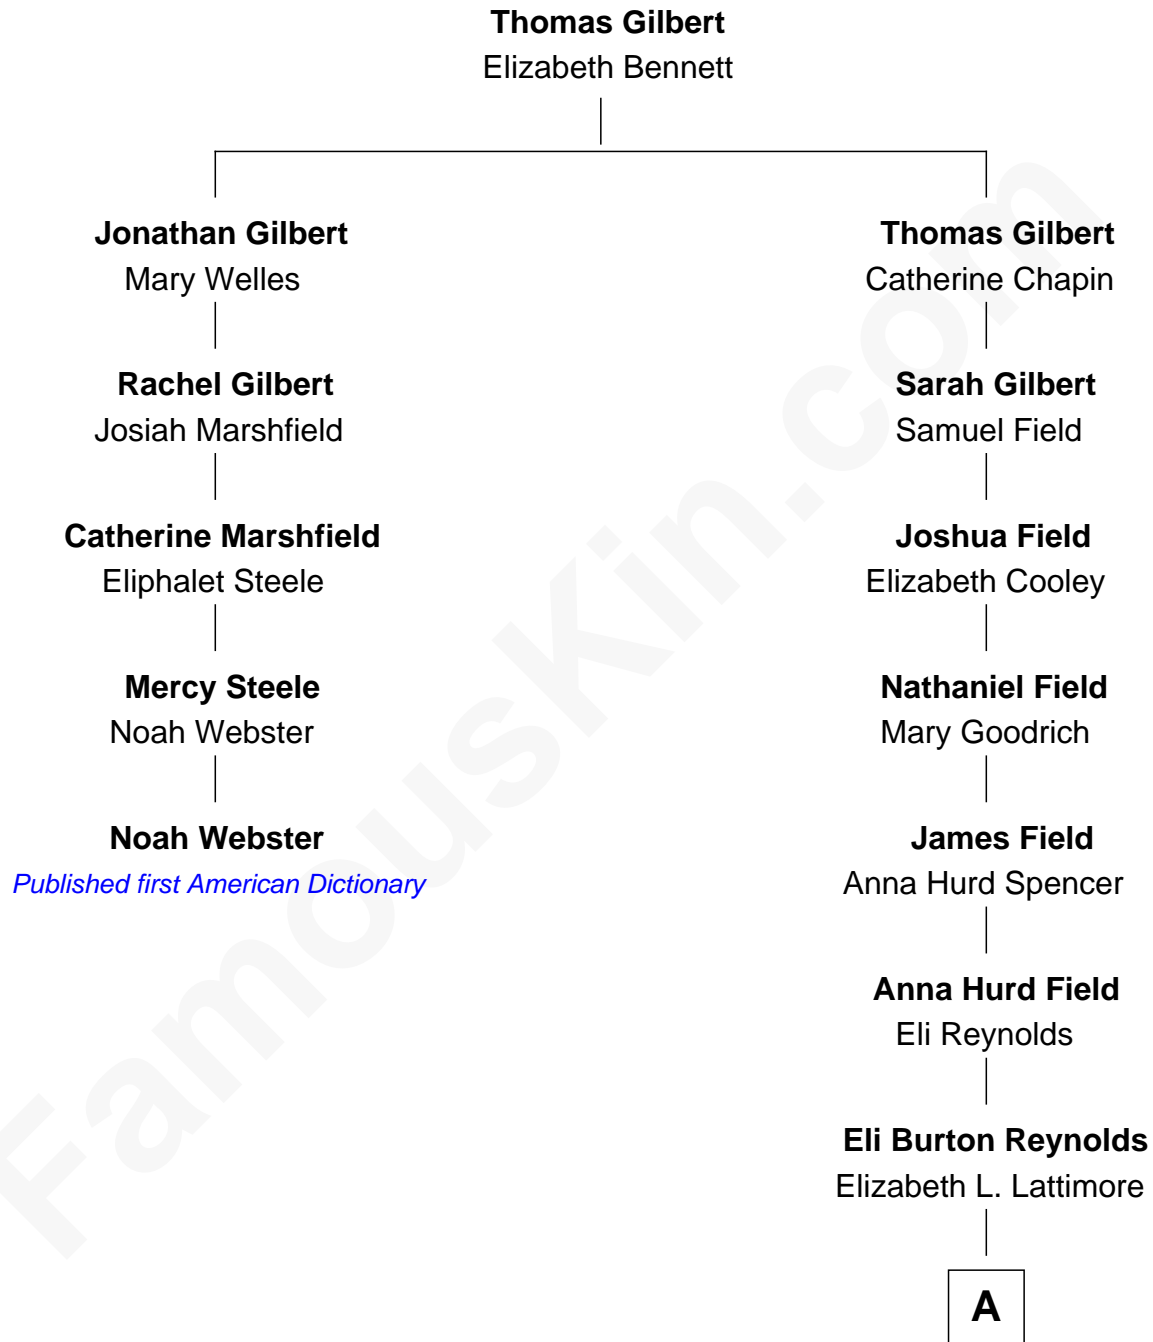

FamousKin.com

Relationship Chart of

Noah Webster

Published first American Dictionary

4th cousin 5 times removed of

Burt Reynolds

Movie Actor

A

John Burton Reynolds

Effie May Thompson

Burton Milo Reynolds

Harriette Fernette Miller

Burt Reynolds

Movie Actor

FamousKin.com