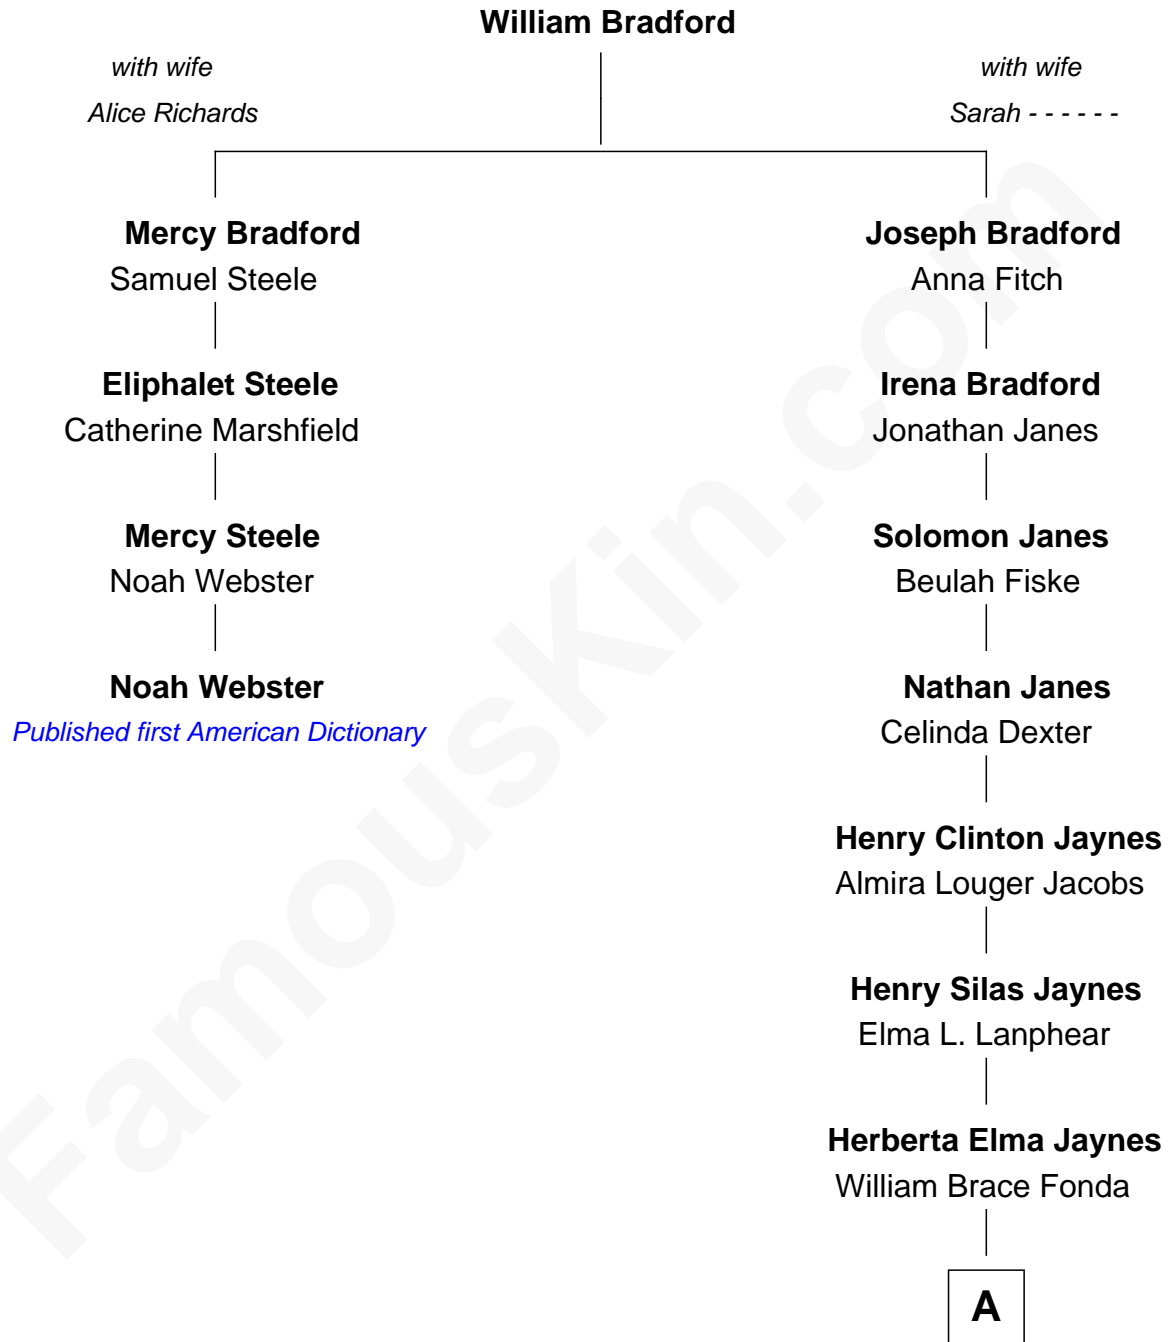

# FamousKin.com

## Relationship Chart of

### Noah Webster

*Published first American Dictionary*

3rd cousin 6 times removed of

**Bridget Fonda**  
*Movie Actress*

A

**Henry Jaynes Fonda**  
Frances Ford Seymour

**Peter H. Fonda**  
Susan Jane Brewer