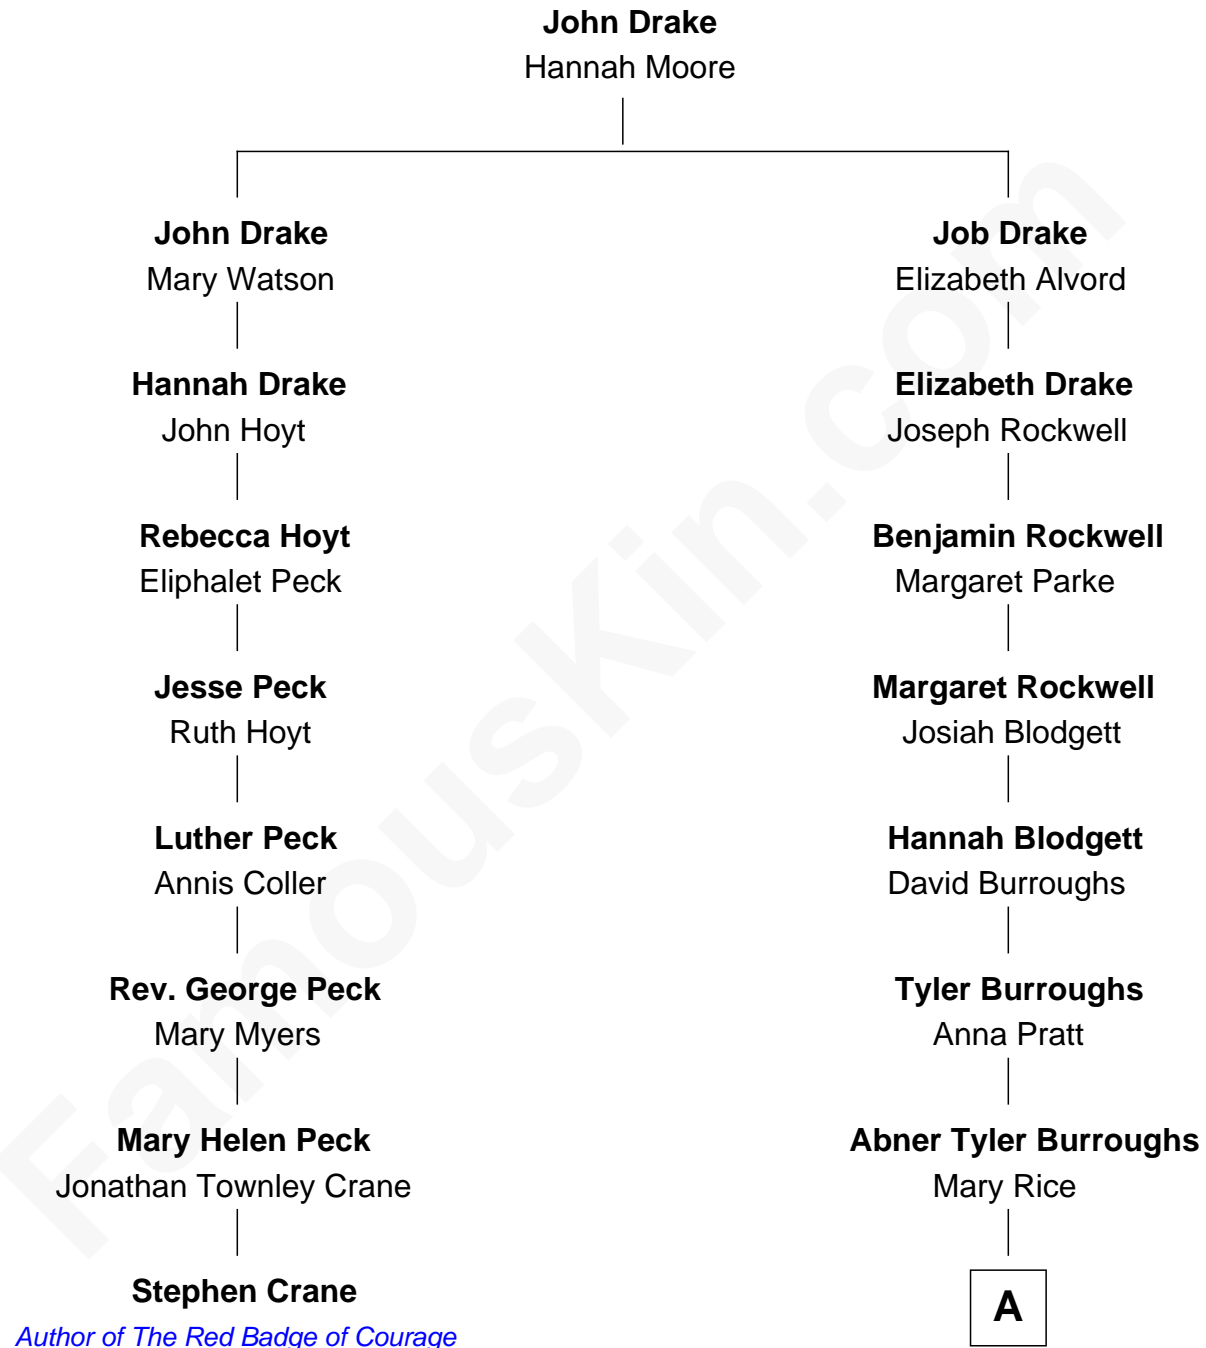

FamousKin.com

Relationship Chart of

Stephen Crane

Author of The Red Badge of Courage

7th cousin 1 time removed of

Edgar Rice Burroughs

Author of Tarzan and John Carter