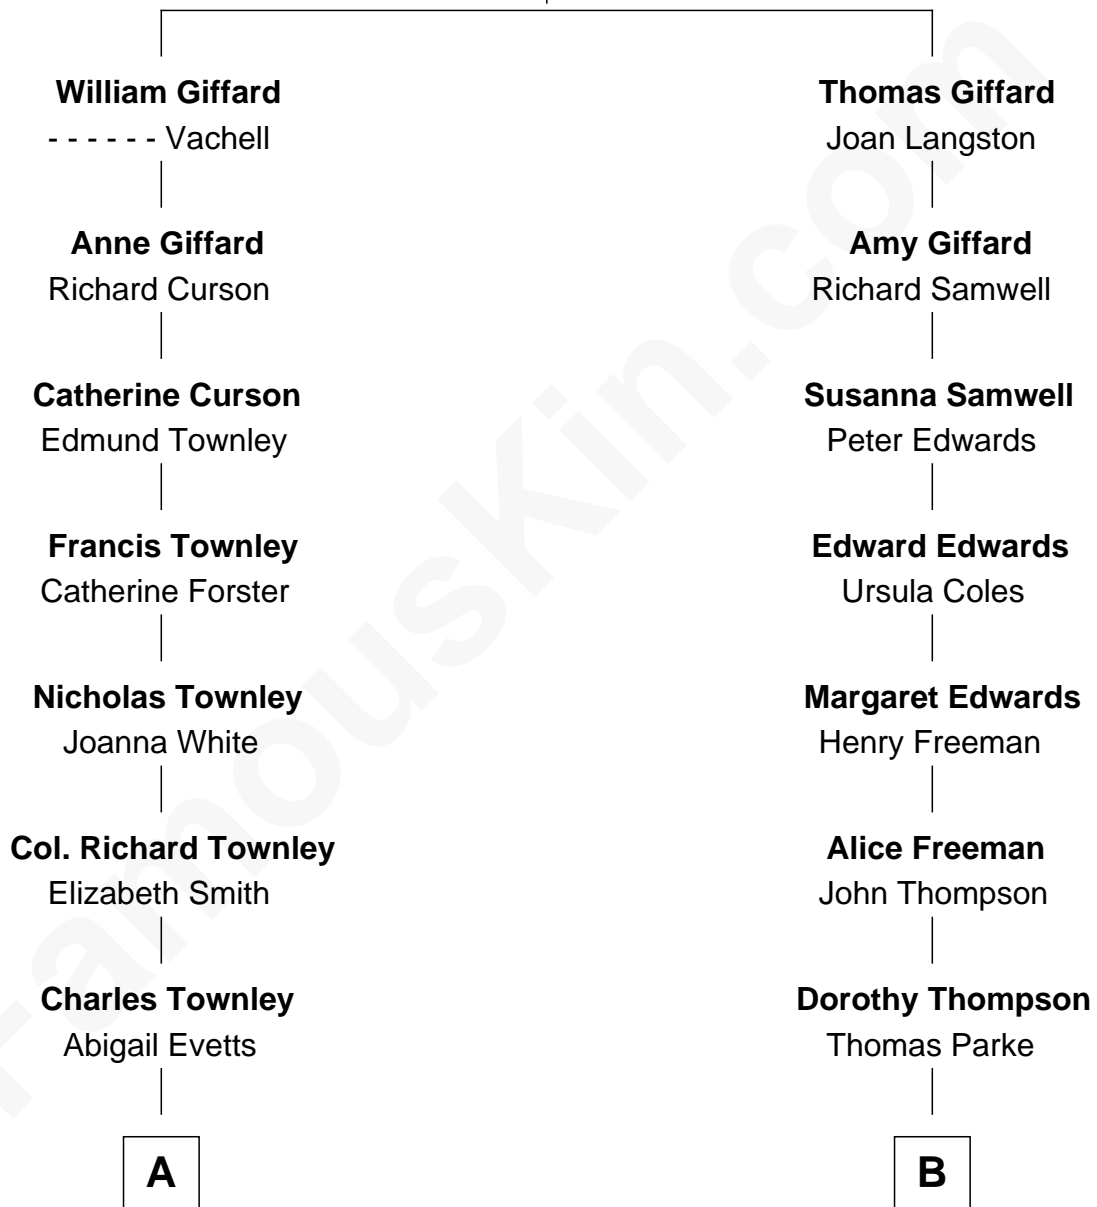

FamousKin.com

Relationship Chart of

Stephen Crane

Author of The Red Badge of Courage

11th cousin 7 times removed of

Gretchen Mol

TV and Movie Actress

John Giffard
Agnes Winslow

C

Janet Morgan
James Curtis Mol

Gretchen Mol
TV and Movie Actress