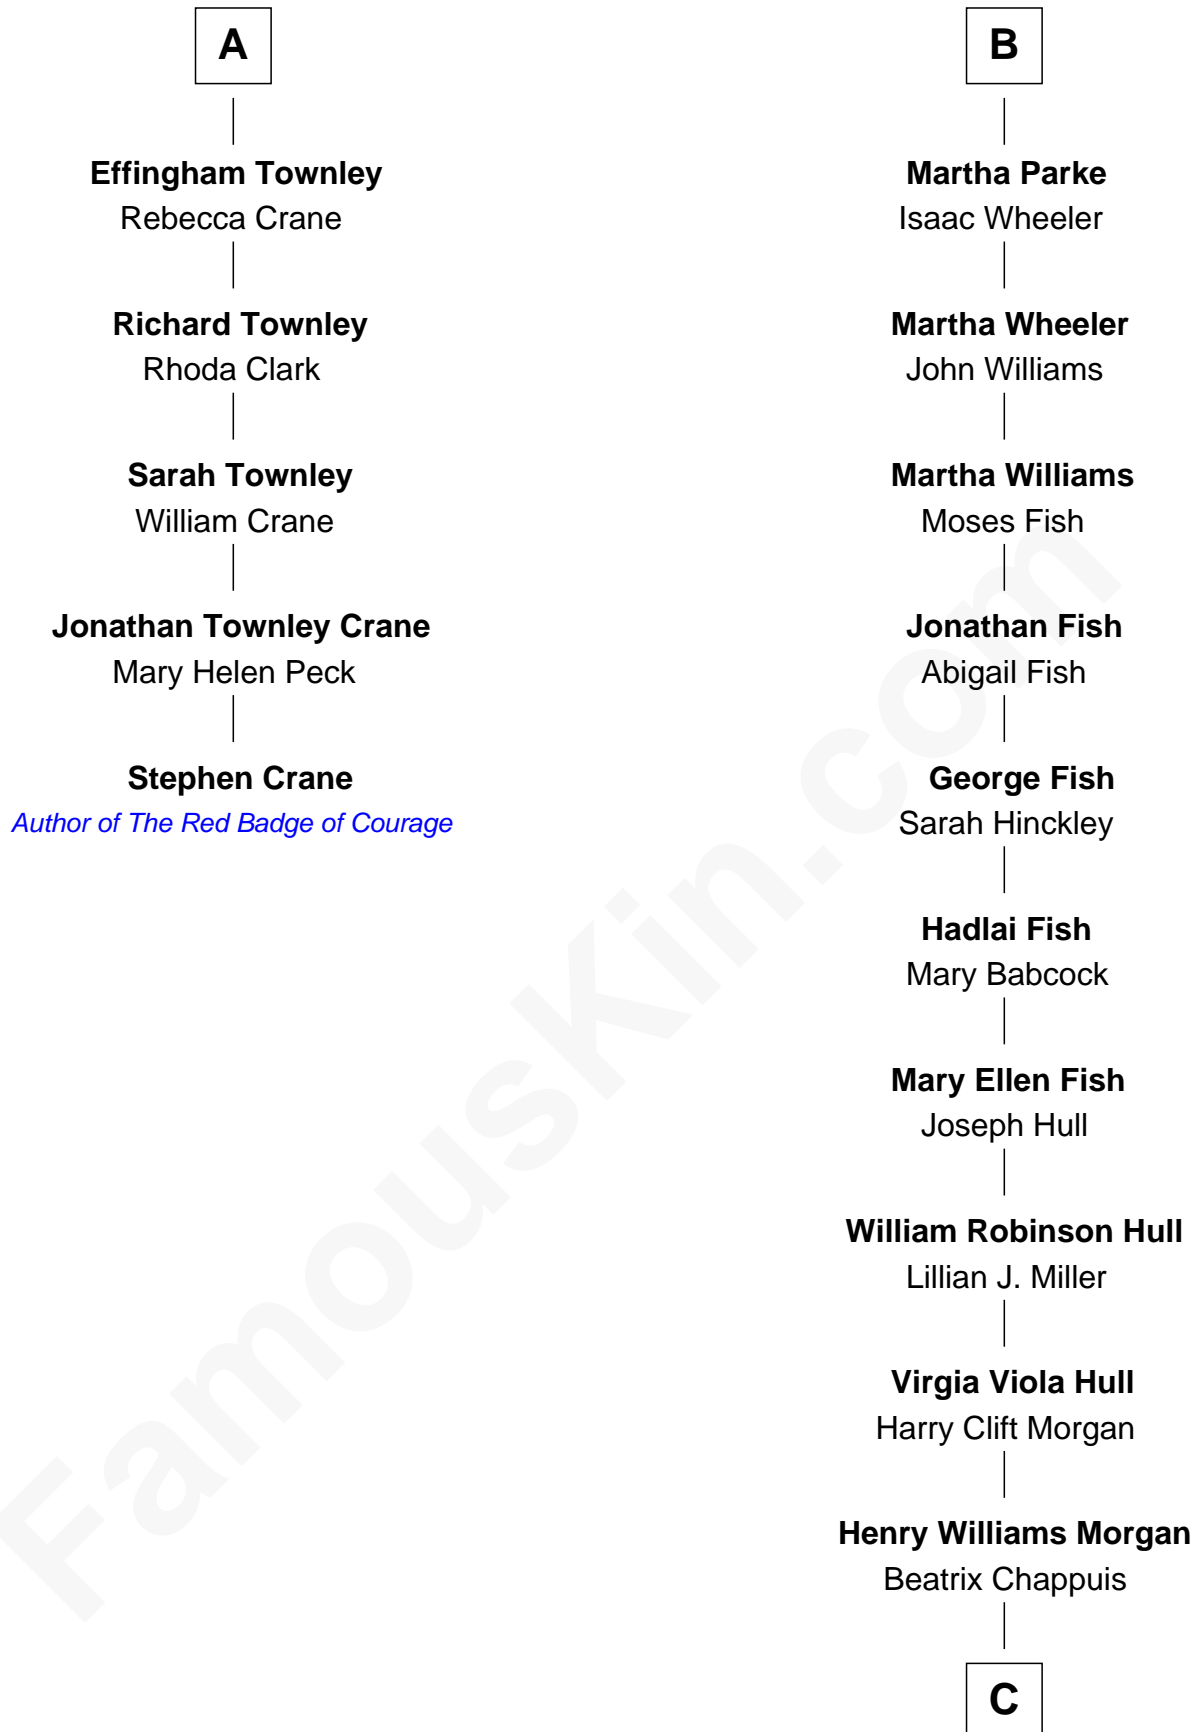

FamousKin.com

Relationship Chart of

Stephen Crane

Author of The Red Badge of Courage

11th cousin 7 times removed of

Gretchen Mol

TV and Movie Actress

John Giffard
Agnes Winslow

C

Janet Morgan
James Curtis Mol

Gretchen Mol
TV and Movie Actress