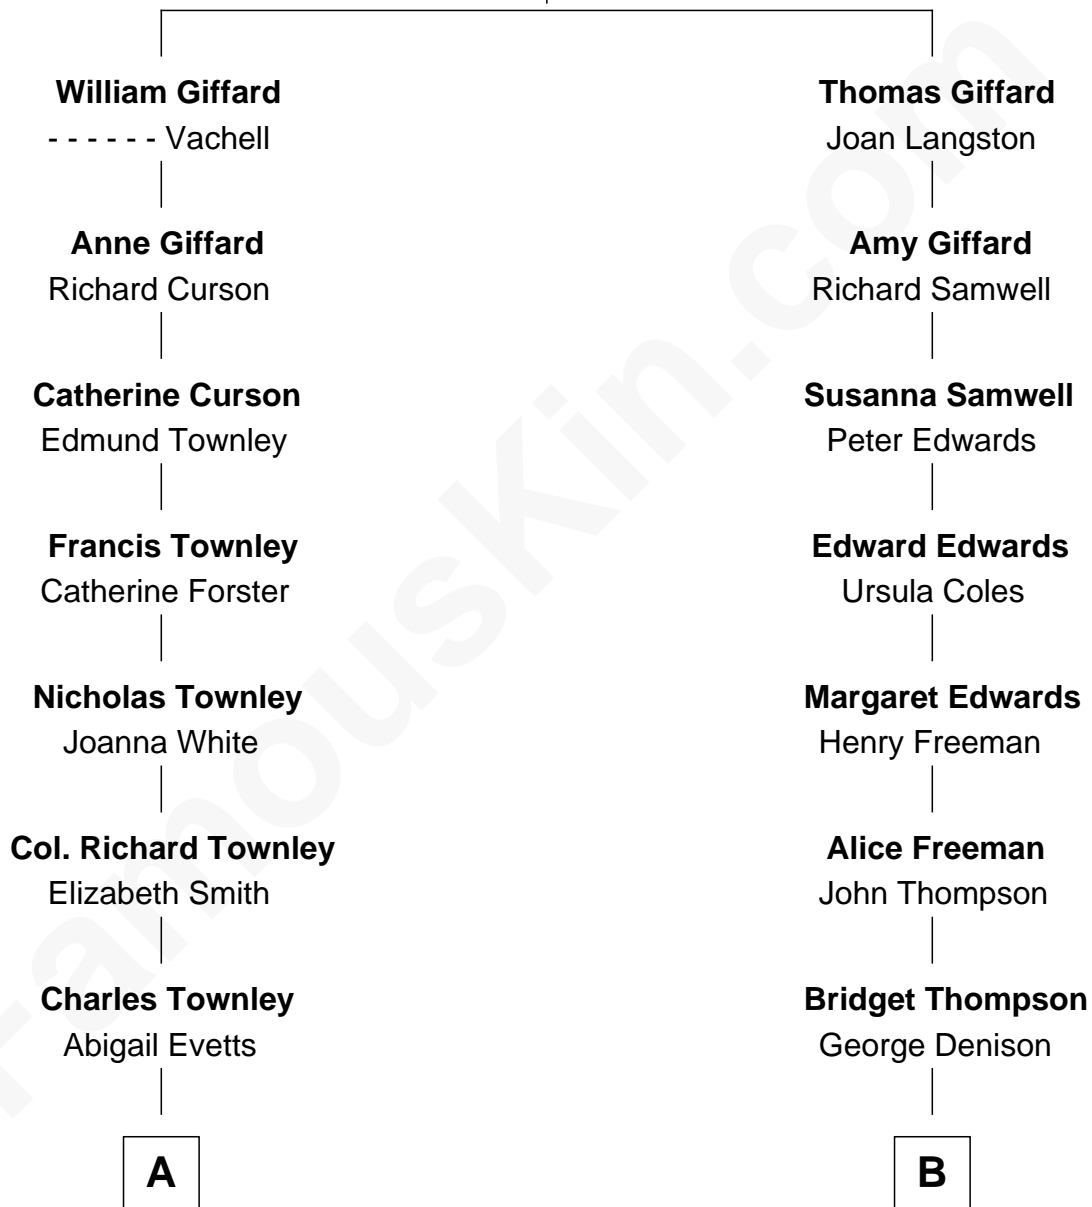

## Relationship Chart of

### Stephen Crane

*Author of The Red Badge of Courage*

11th cousin 3 times removed of

### William Sprague

*27th Governor of Rhode Island*

**John Giffard**  
Agnes Winslow

**A**

**Effingham Townley**

Rebecca Crane

**Richard Townley**

Rhoda Clark