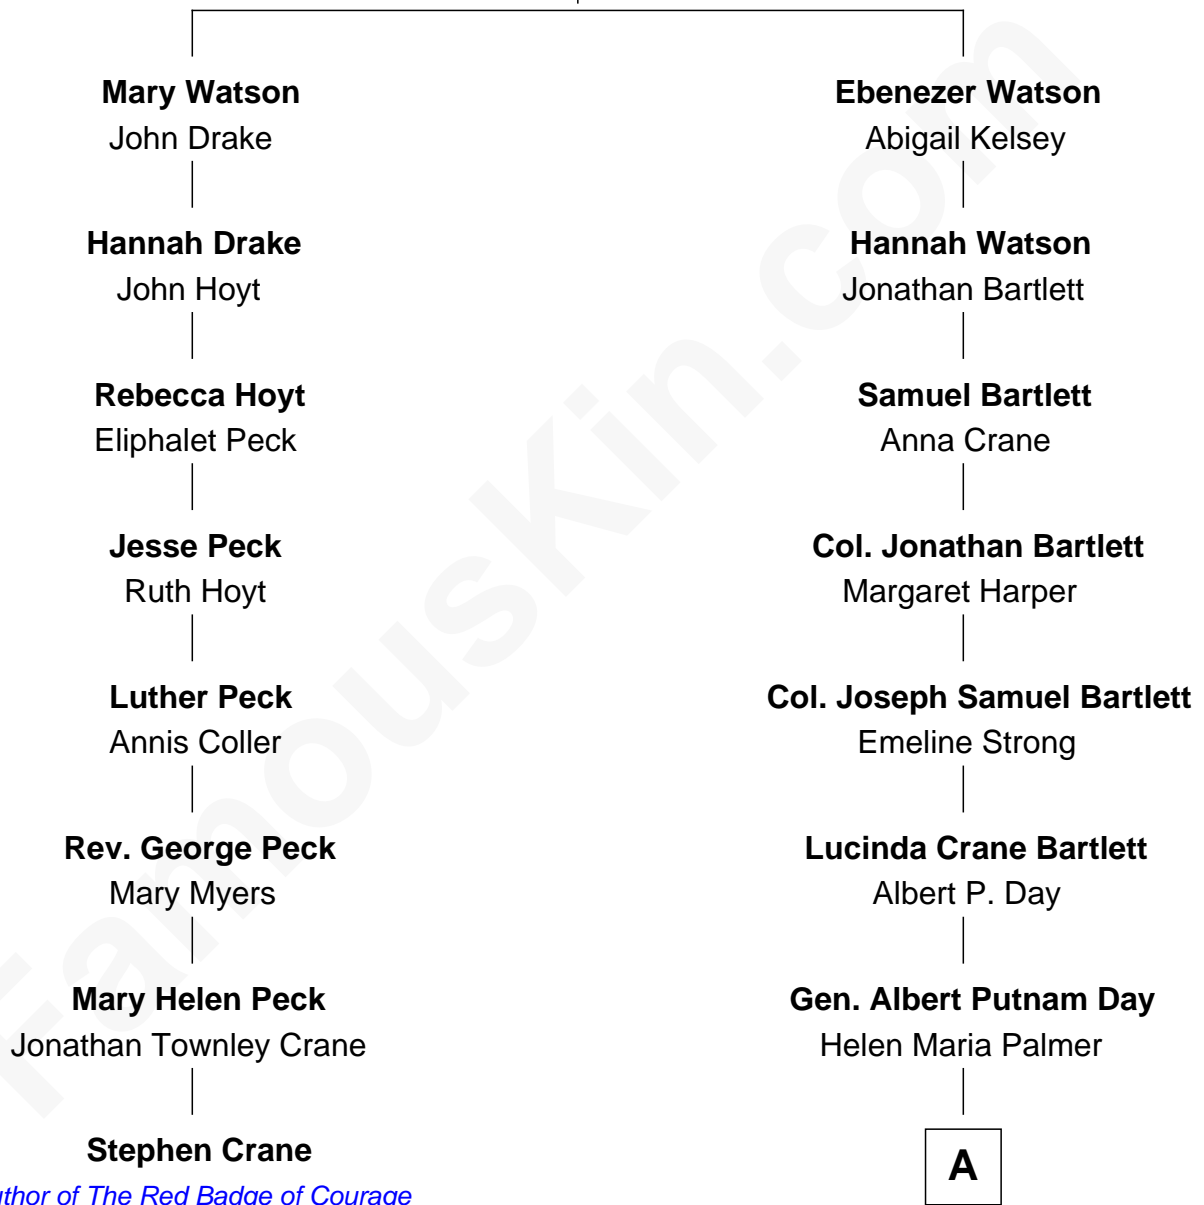

## Relationship Chart of

### Stephen Crane

*Author of The Red Badge of Courage*

7th cousin 3 times removed of

### Kristen Wiig

*TV and Movie Actress*

**Robert Watson**

Mary Rockwell

**A**

John Palmer Day

Catherine Curtis

Margaret Curtis Day