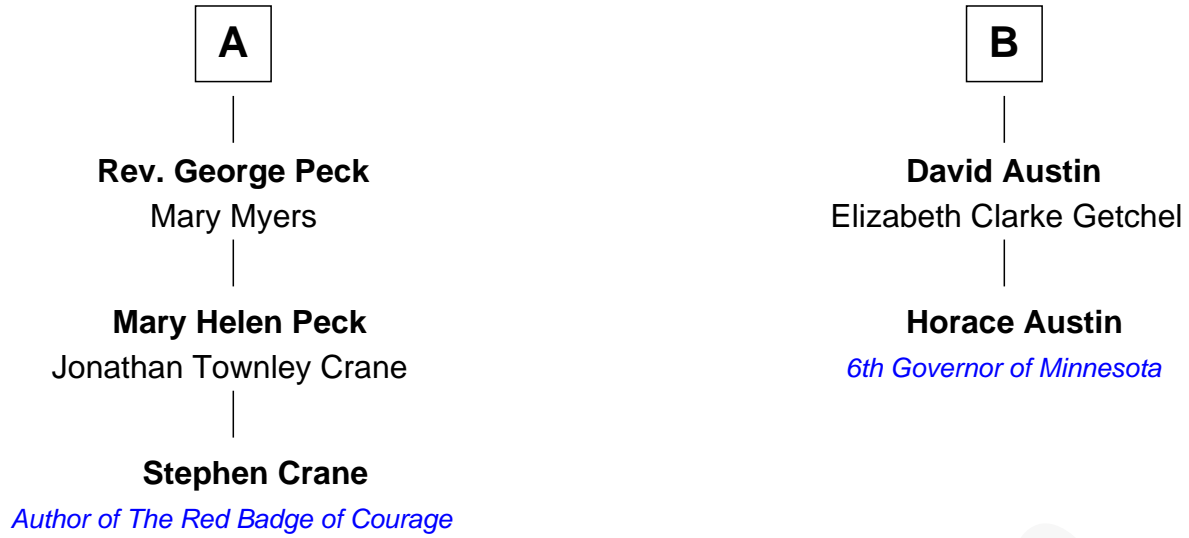

FamousKin.com

Relationship Chart of

Stephen Crane

Author of The Red Badge of Courage

8th cousin 1 time removed of

Horace Austin

6th Governor of Minnesota

John Rockwell
Honor Newton

William Rockwell
Susanna Capen

Samuel Rockwell
Mary Norton

Joseph Rockwell
Elizabeth Drake

Joseph Rockwell
Hannah Huntington

Jerusha Rockwell
Moses Chapin

Jerusha Chapin
Jesse Cady

Lois Cady
Perez Austin

B