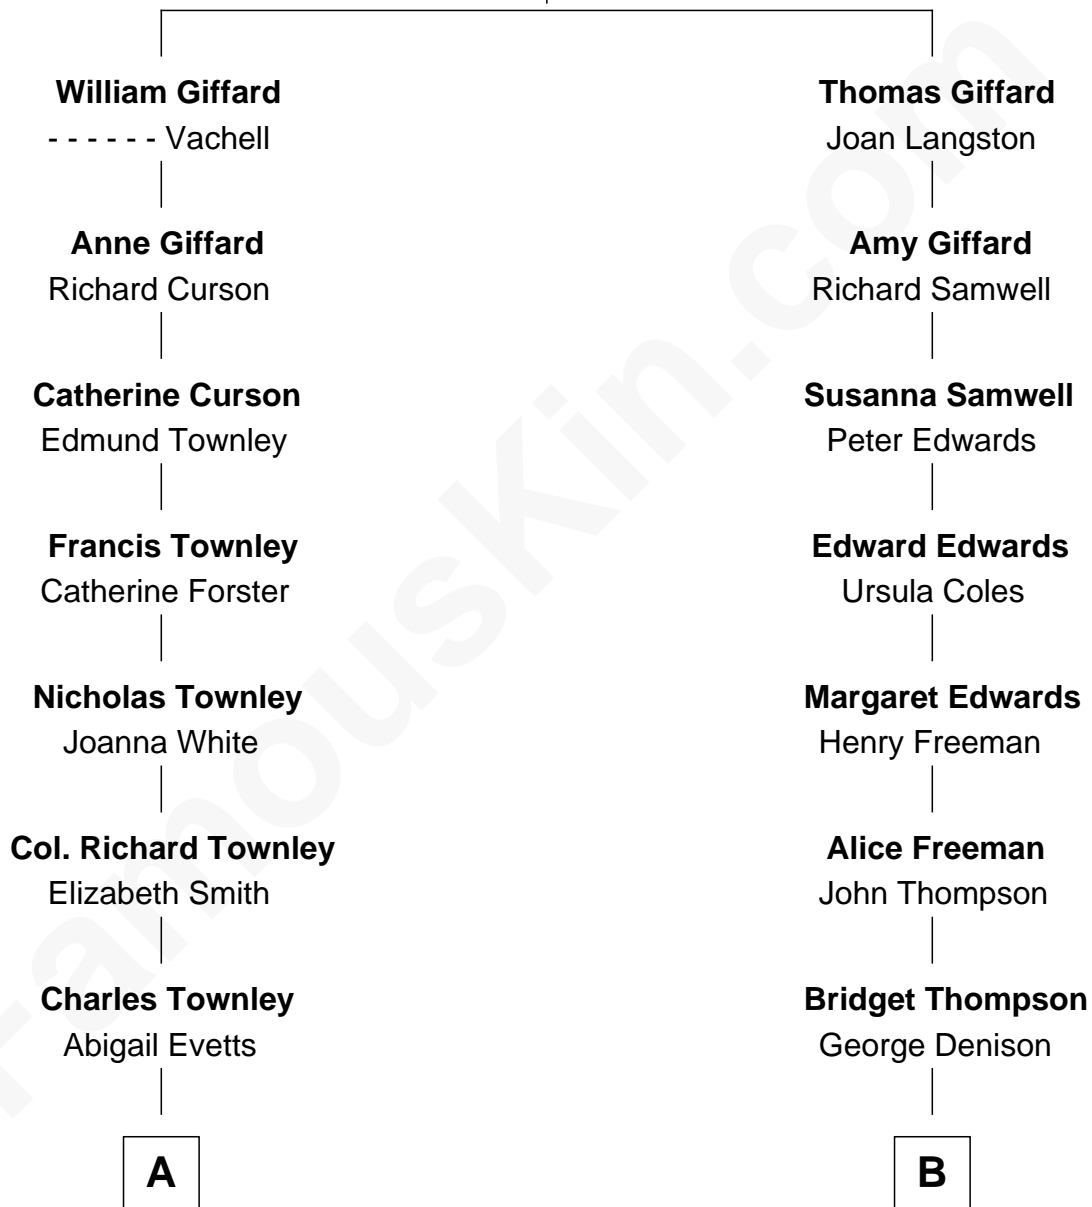

## Relationship Chart of

### Stephen Crane

*Author of The Red Badge of Courage*

11th cousin 7 times removed of

**Linda Gray**

*TV and Movie Actress*

**John Giffard**  
Agnes Winslow

**C**

—  
**Leslie Vincent Gray**  
Marjorie Prophet Miller