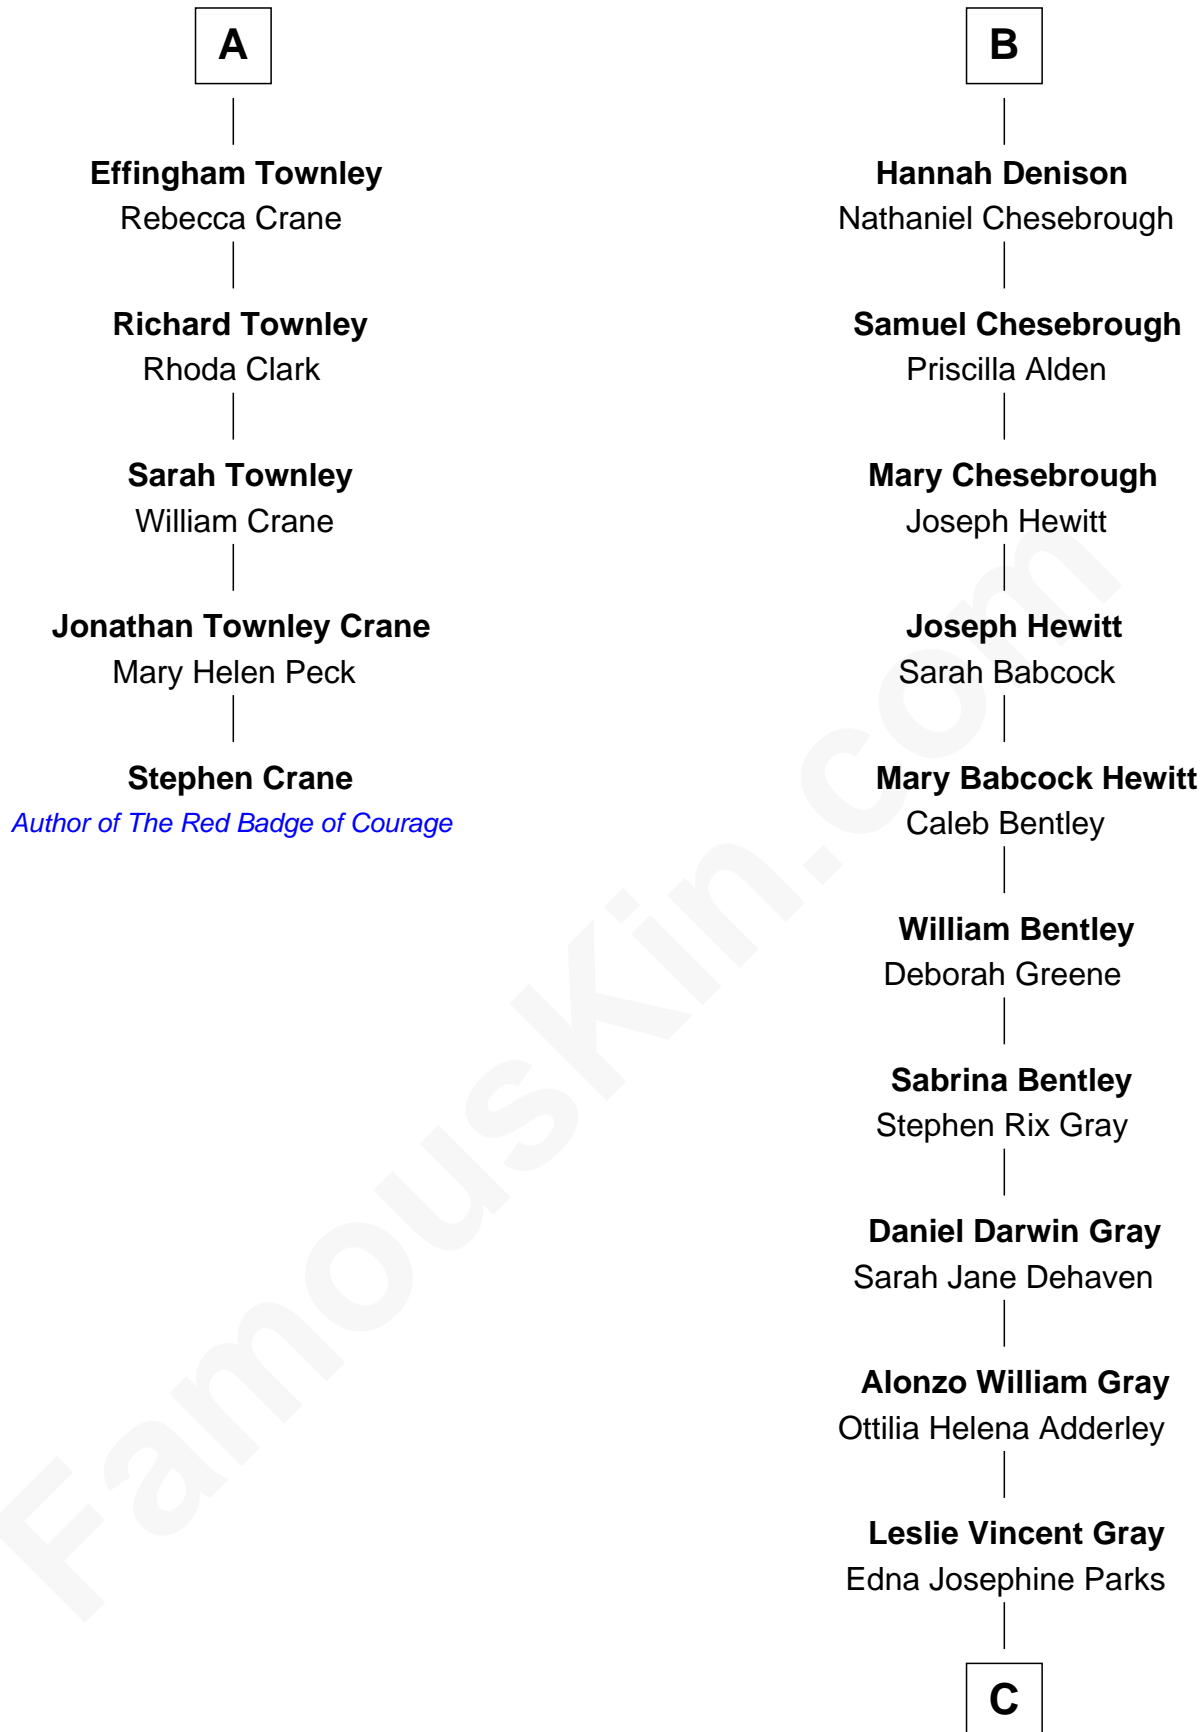

## Relationship Chart of

### Stephen Crane

*Author of The Red Badge of Courage*

11th cousin 7 times removed of

**Linda Gray**

*TV and Movie Actress*

**John Giffard**  
Agnes Winslow

**C**

—  
**Leslie Vincent Gray**  
Marjorie Prophet Miller