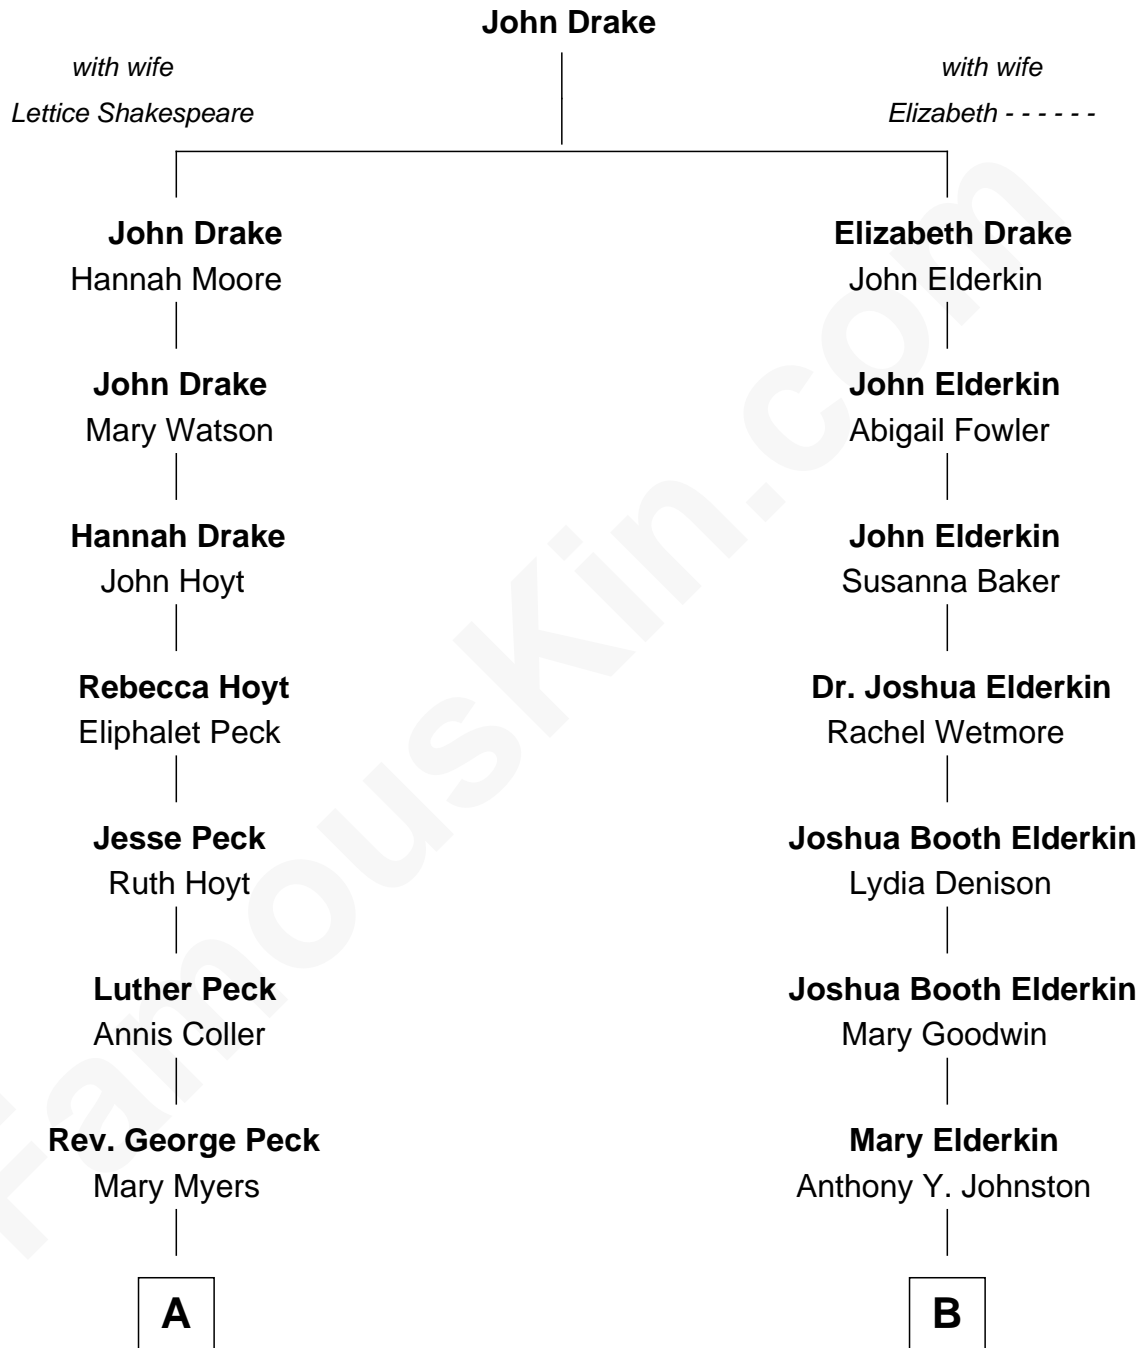

## Relationship Chart of

### Stephen Crane

*Author of The Red Badge of Courage*

8th cousin 3 times removed of

### Dr. Peggy Whitson

*NASA and Axiom Space Astronaut*

**A**

**Mary Helen Peck**  
Jonathan Townley Crane

**Stephen Crane**  
*Author of [The Red Badge of Courage](#)*

**B**

**John Wesley Johnston**  
Lavina Luther Beightol