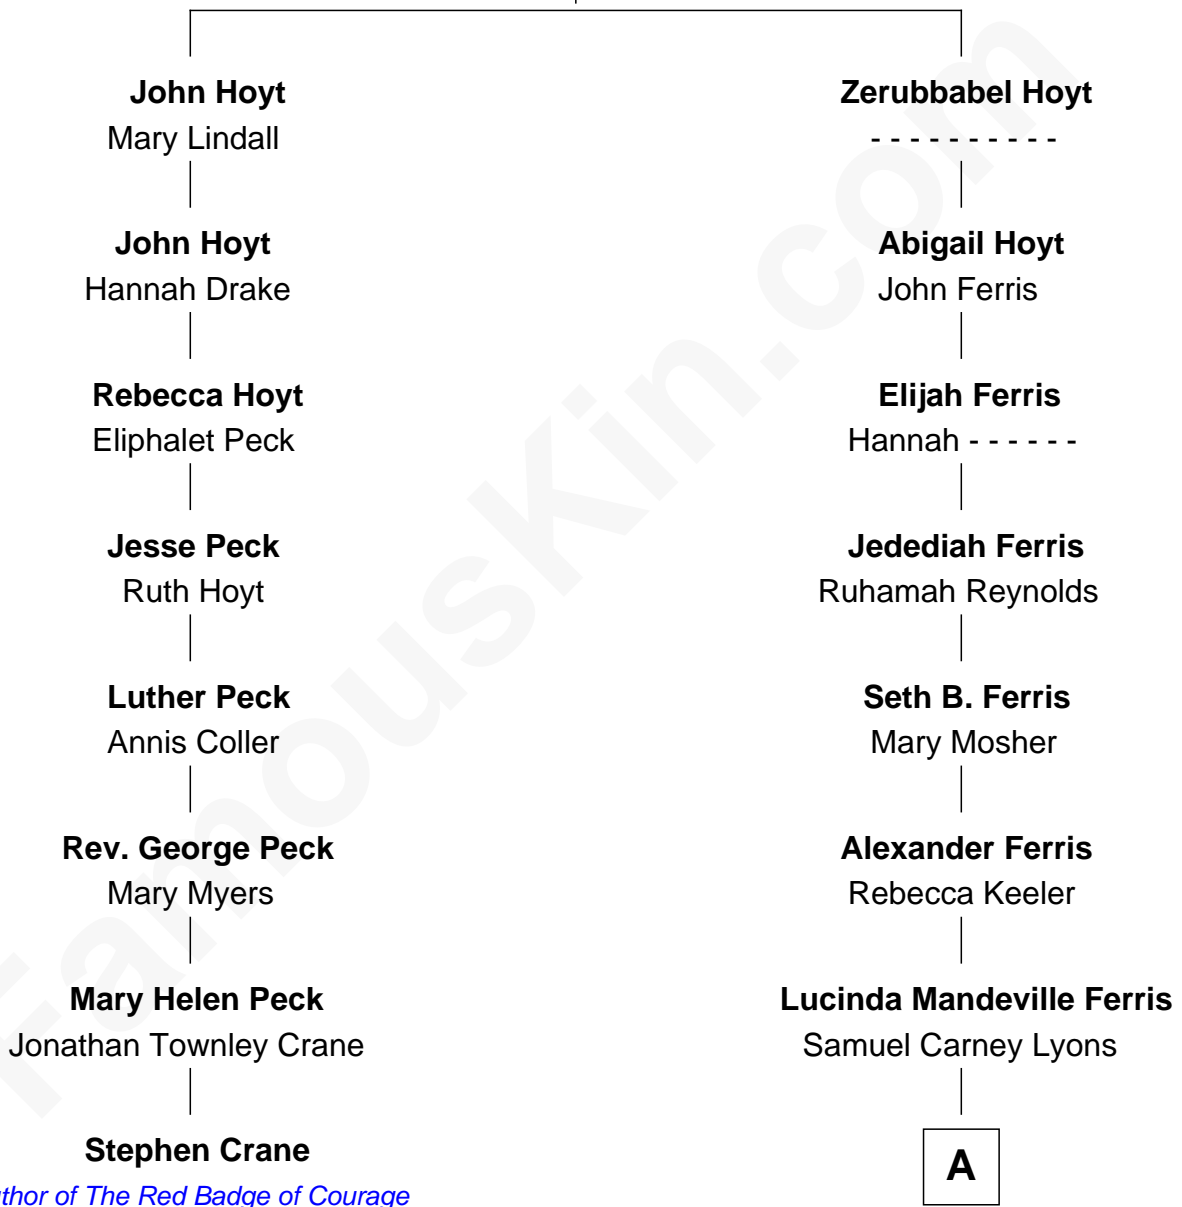

FamousKin.com

Relationship Chart of

Stephen Crane

Author of *The Red Badge of Courage*

7th cousin 4 times removed of

Jason Kelce

NFL Center

Walter Hoyt

A

—
Hattie Lyons
William O. Blalock

—
Roy Percy Blalock
Helene Henriette Sadlowski

—
Donald Roy Blalock
Ina Marie Petranek

—
Donna Rae Blalock
Edward Michael Kelce

—
Jason Kelce
NFL Center

FamousKin.com

Jason Kelce photo by [All-Pro Reels](#) [\(CC BY-SA 2.0\)](#)