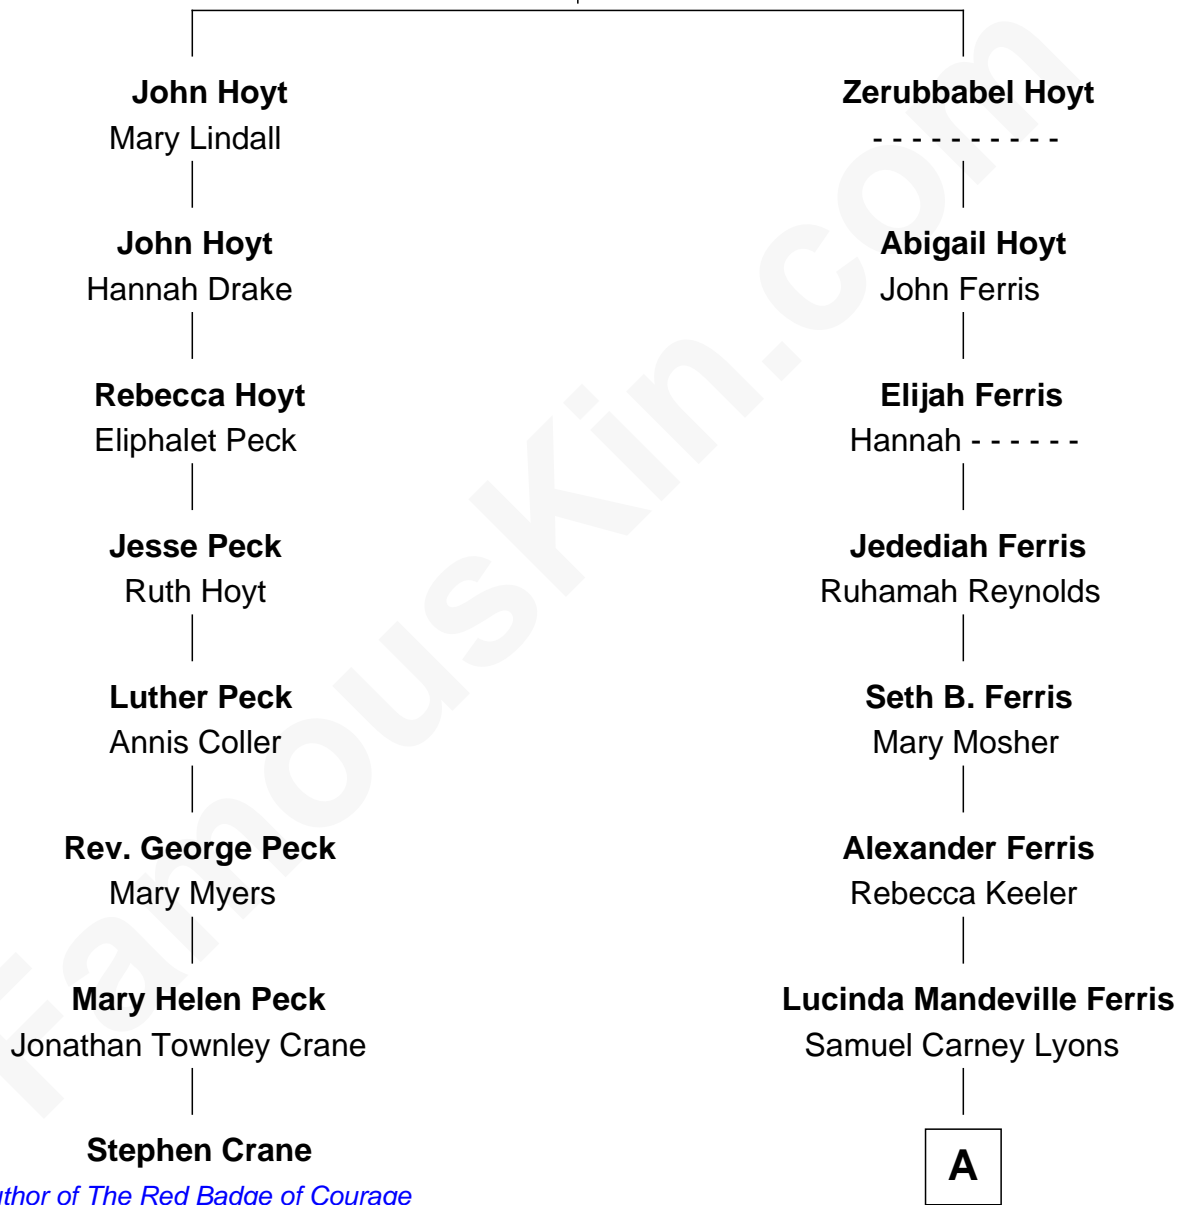

## Relationship Chart of

### Stephen Crane

*Author of The Red Badge of Courage*

7th cousin 4 times removed of

**Travis Kelce**  
*NFL Tight End*

-----  
Walter Hoyt

**A**

—  
**Hattie Lyons**

William O. Blalock