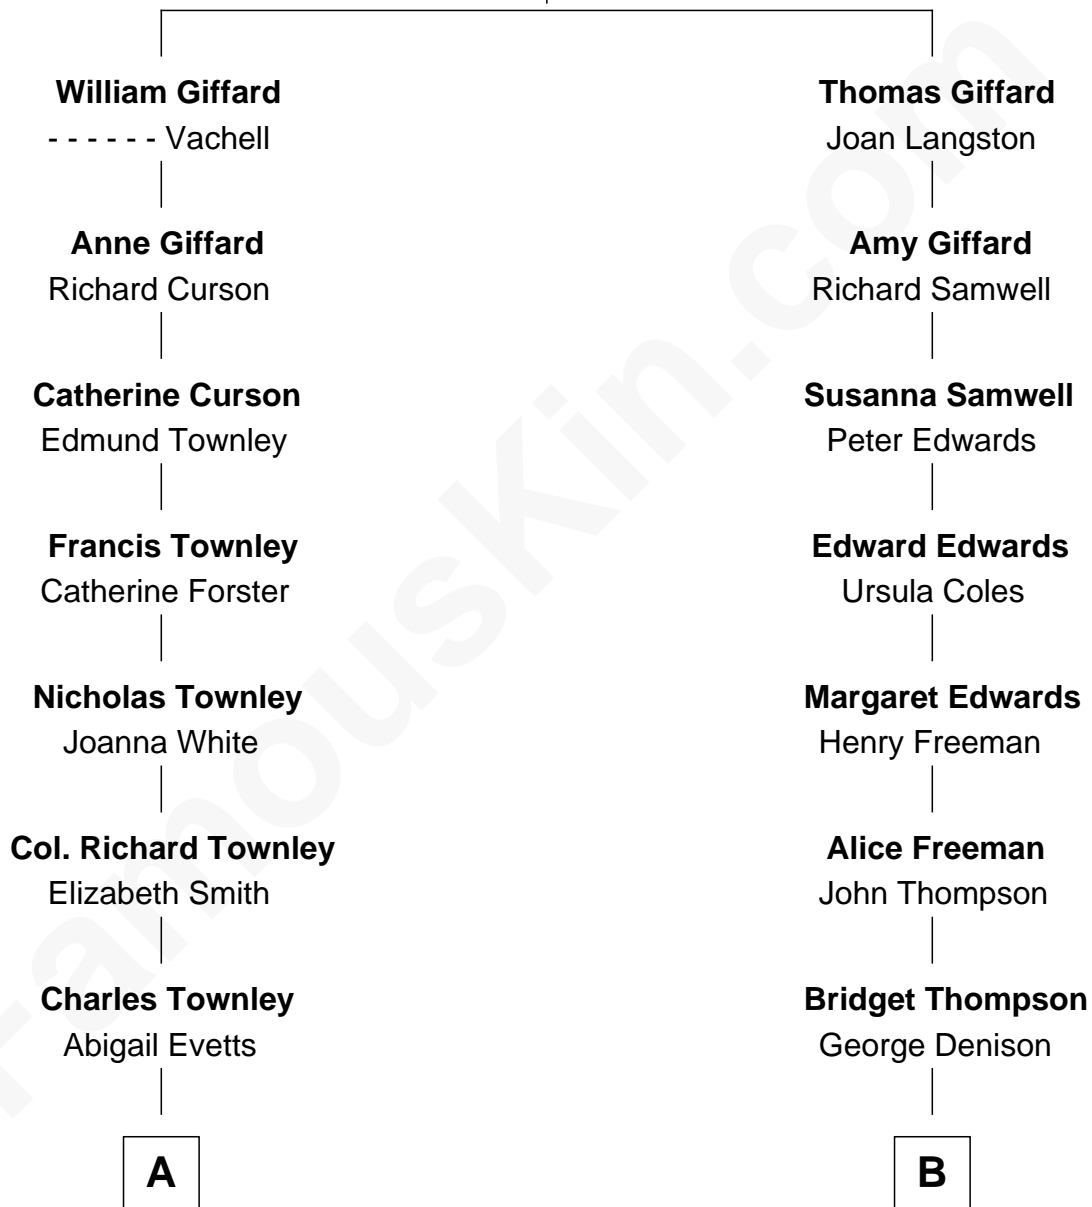

FamousKin.com

Relationship Chart of

Stephen Crane

Author of *The Red Badge of Courage*

11th cousin 7 times removed of

Parker Stevenson

TV and Movie Actor

John Giffard
Agnes Winslow