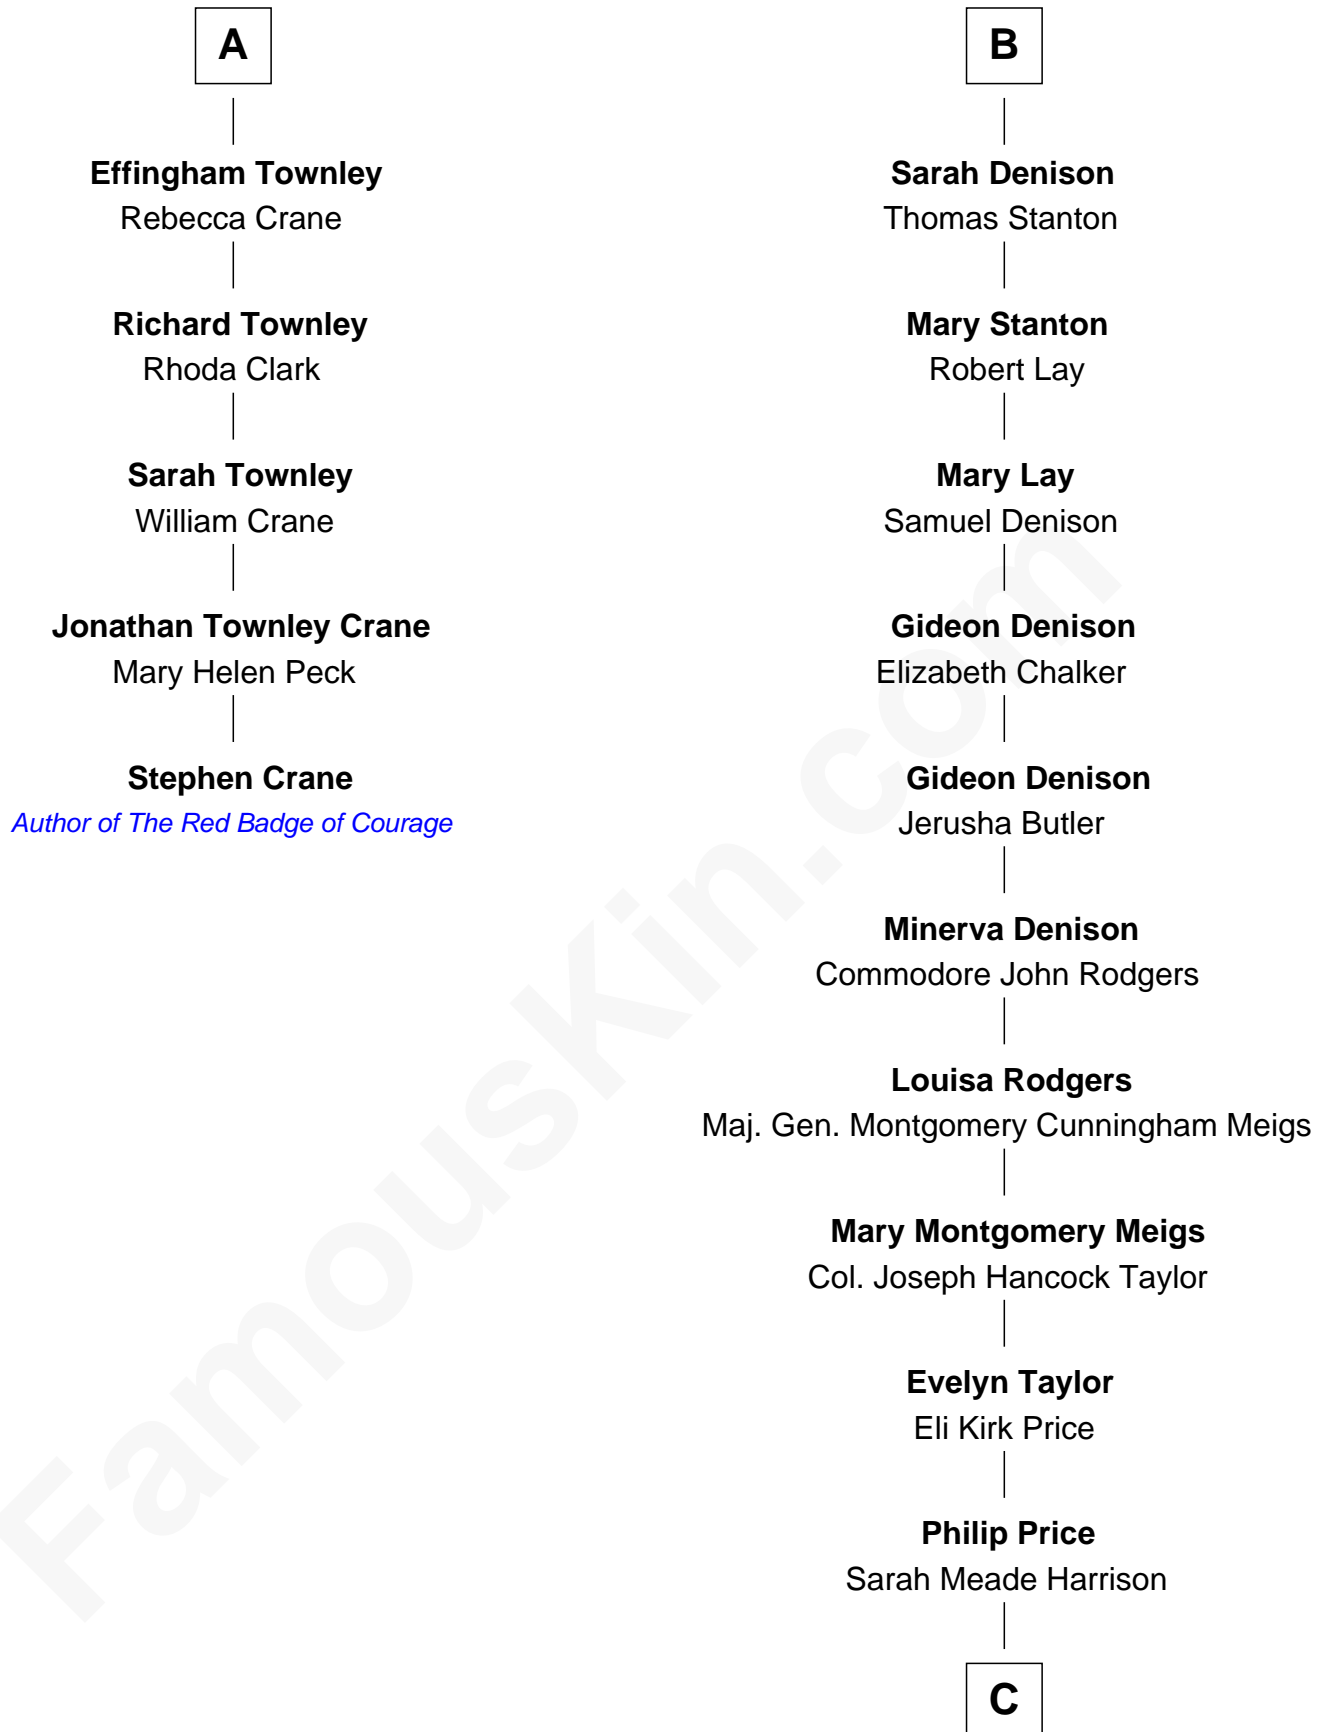

FamousKin.com

Relationship Chart of

Stephen Crane

Author of *The Red Badge of Courage*

11th cousin 7 times removed of

Parker Stevenson

TV and Movie Actor

John Giffard
Agnes Winslow