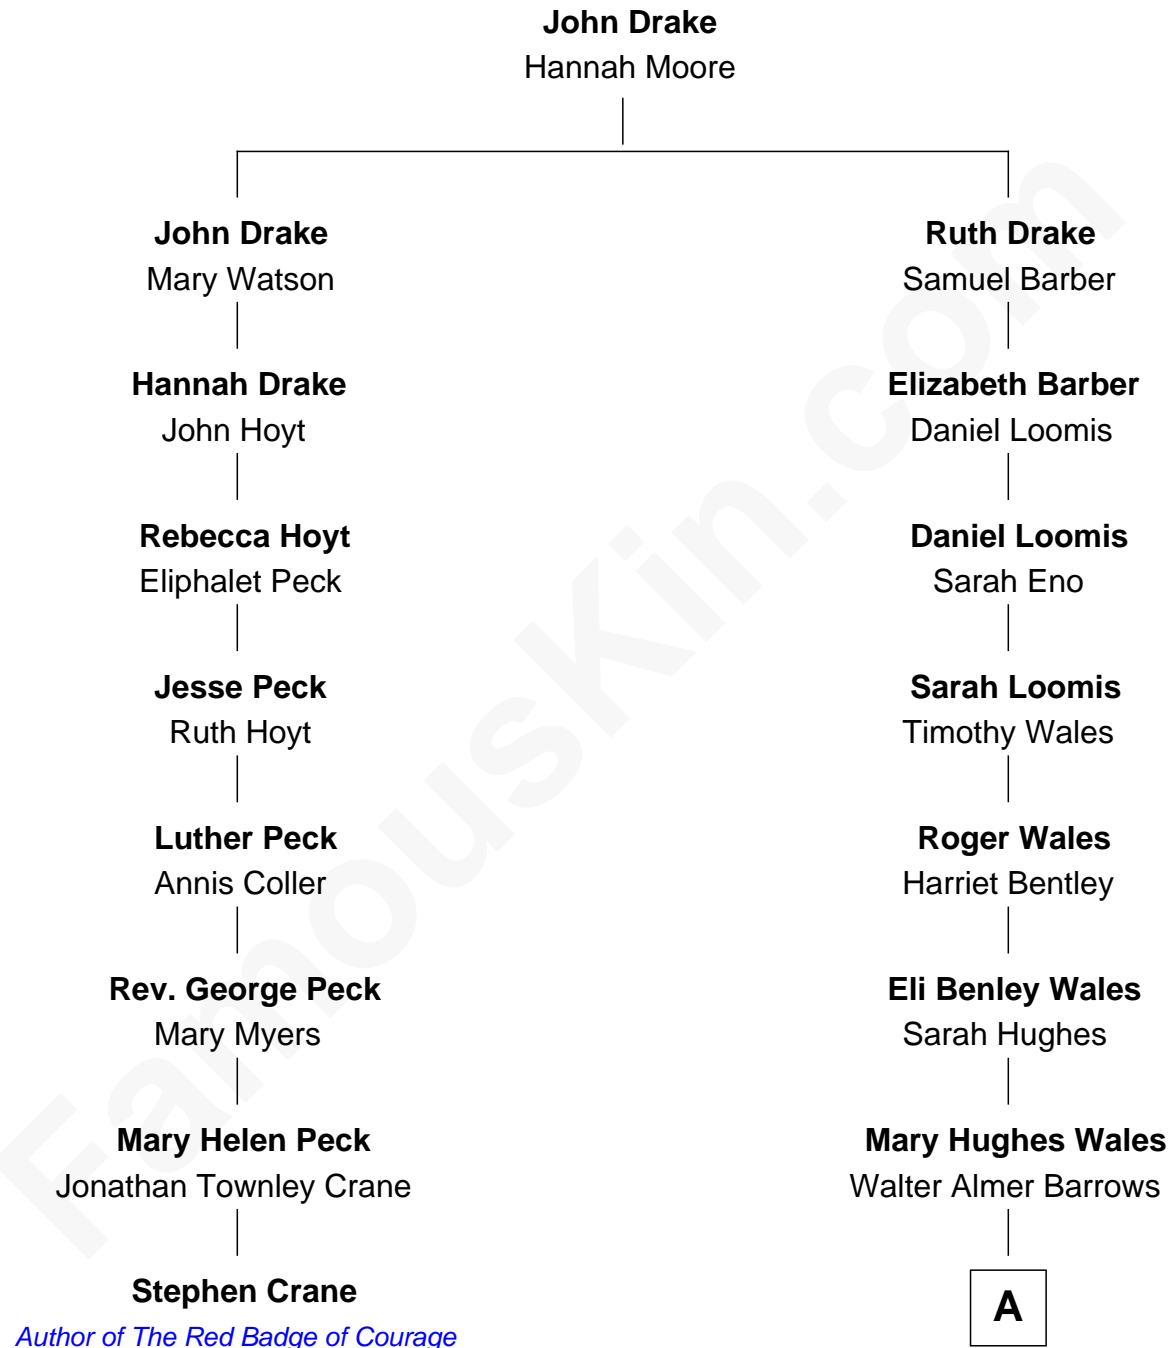

FamousKin.com

Relationship Chart of

Stephen Crane

Author of The Red Badge of Courage

7th cousin 3 times removed of

Sydney Biddle Barrows

Mayflower Madam

A

Walter Almer Barrows

Sarah Olive Byers

Donald Byers Barrows

Sydney Biddle

Donald Byers Barrows

Jeannette Ballantine

Sydney Biddle Barrows

Mayflower Madam