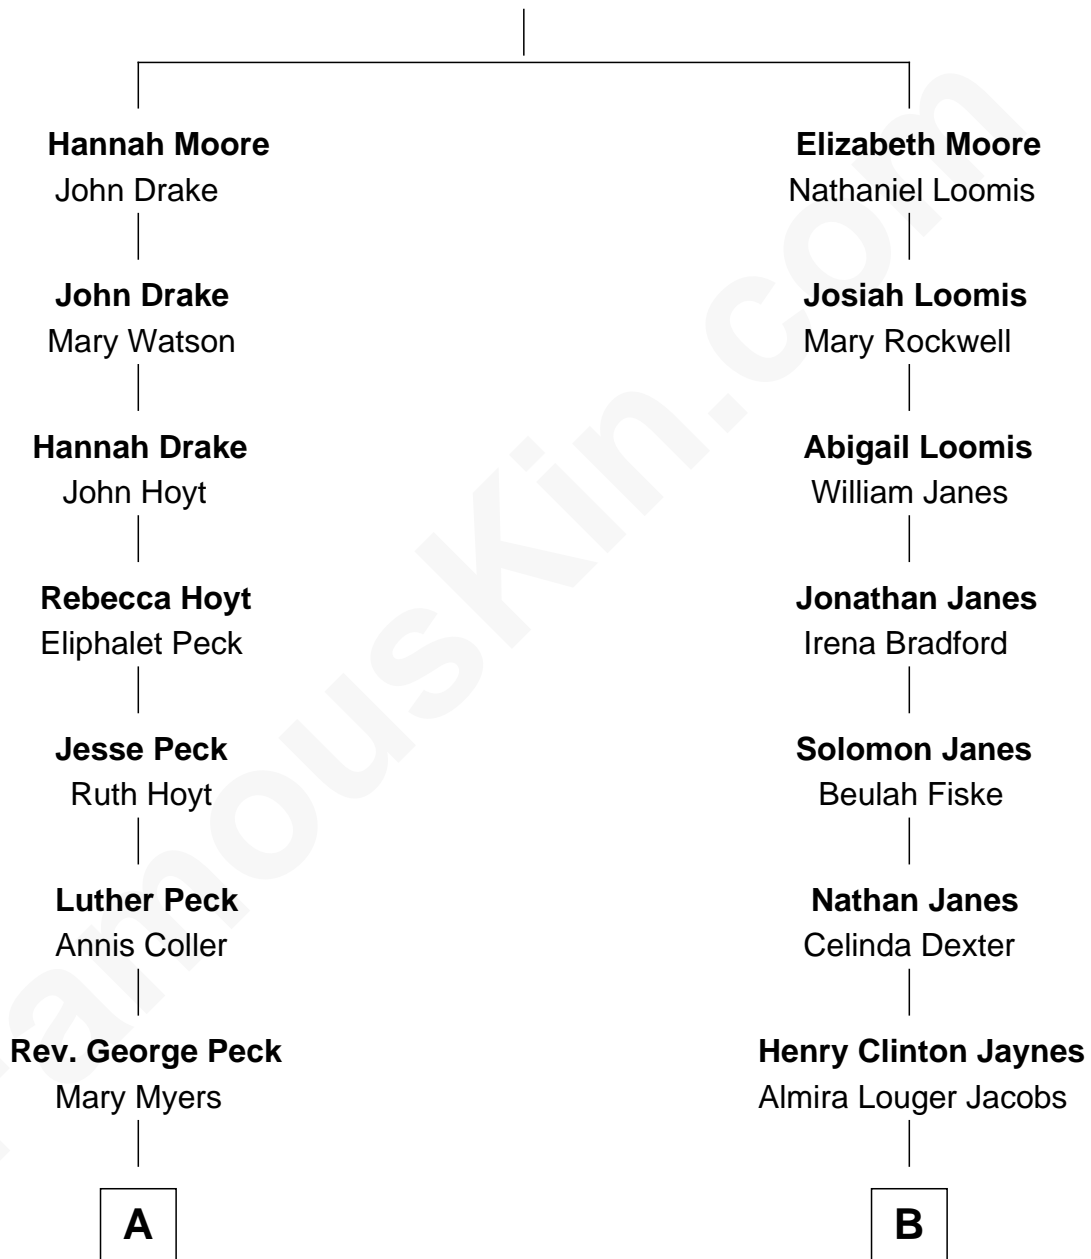

FamousKin.com

Relationship Chart of

Stephen Crane

Author of The Red Badge of Courage

8th cousin 1 time removed of

Henry Fonda
Movie Actor

John Moore

A

Mary Helen Peck
Jonathan Townley Crane

Stephen Crane
Author of [The Red Badge of Courage](#)

B

Henry Silas Jaynes
Elma L. Lanphear

Herberta Elma Jaynes
William Brace Fonda

Henry Fonda
Movie Actor

FamousKin.com