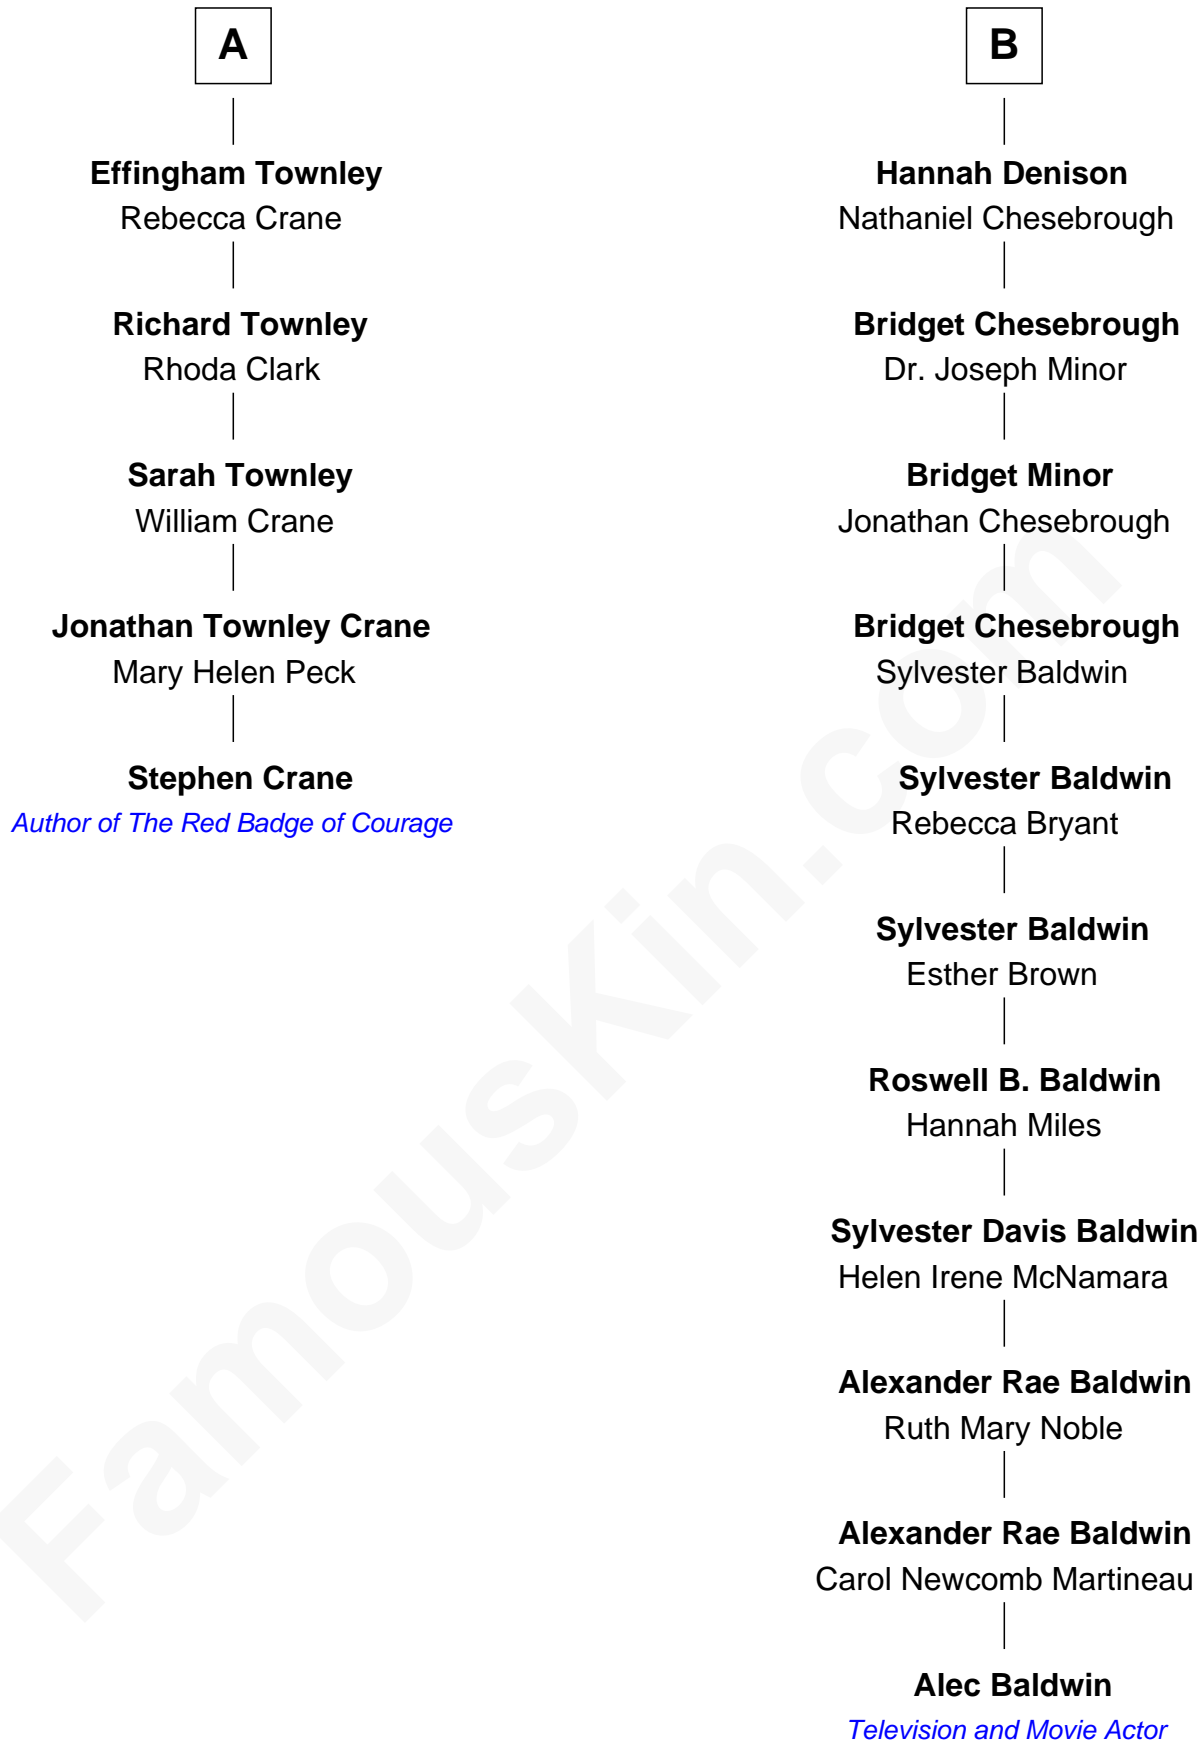

FamousKin.com

Relationship Chart of

Stephen Crane

Author of The Red Badge of Courage

11th cousin 6 times removed of

Alec Baldwin

Television and Movie Actor

John Giffard
Agnes Winslow

Alec Baldwin photo by [Josh Wood](#) (CC BY-SA 3.0)