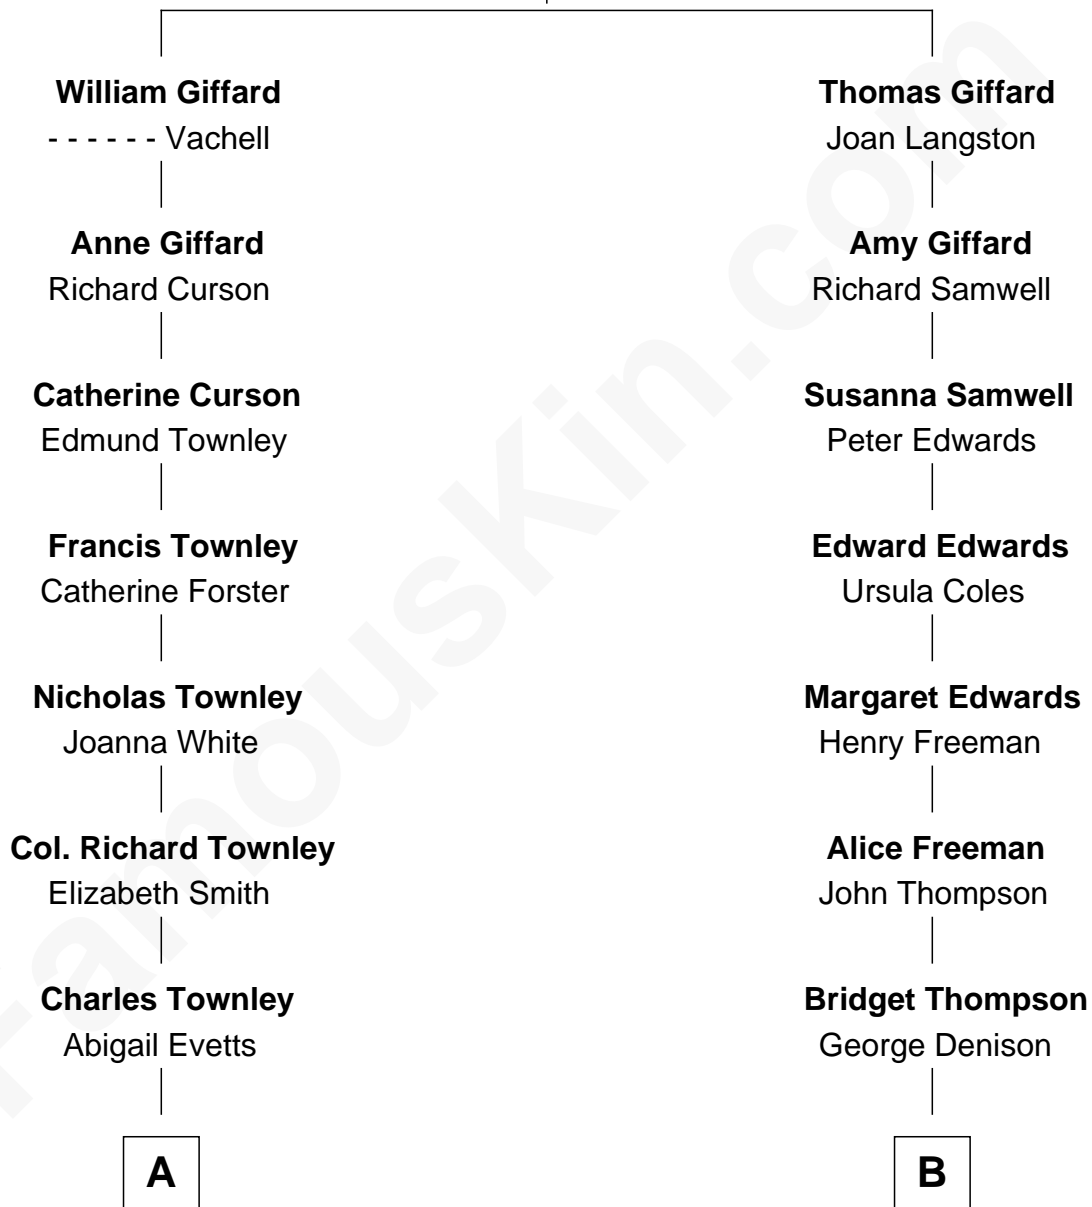

FamousKin.com

Relationship Chart of

Stephen Crane

Author of The Red Badge of Courage

11th cousin 6 times removed of

Alec Baldwin

Television and Movie Actor

John Giffard
Agnes Winslow

Alec Baldwin photo by [Josh Wood](#) (CC BY-SA 3.0)