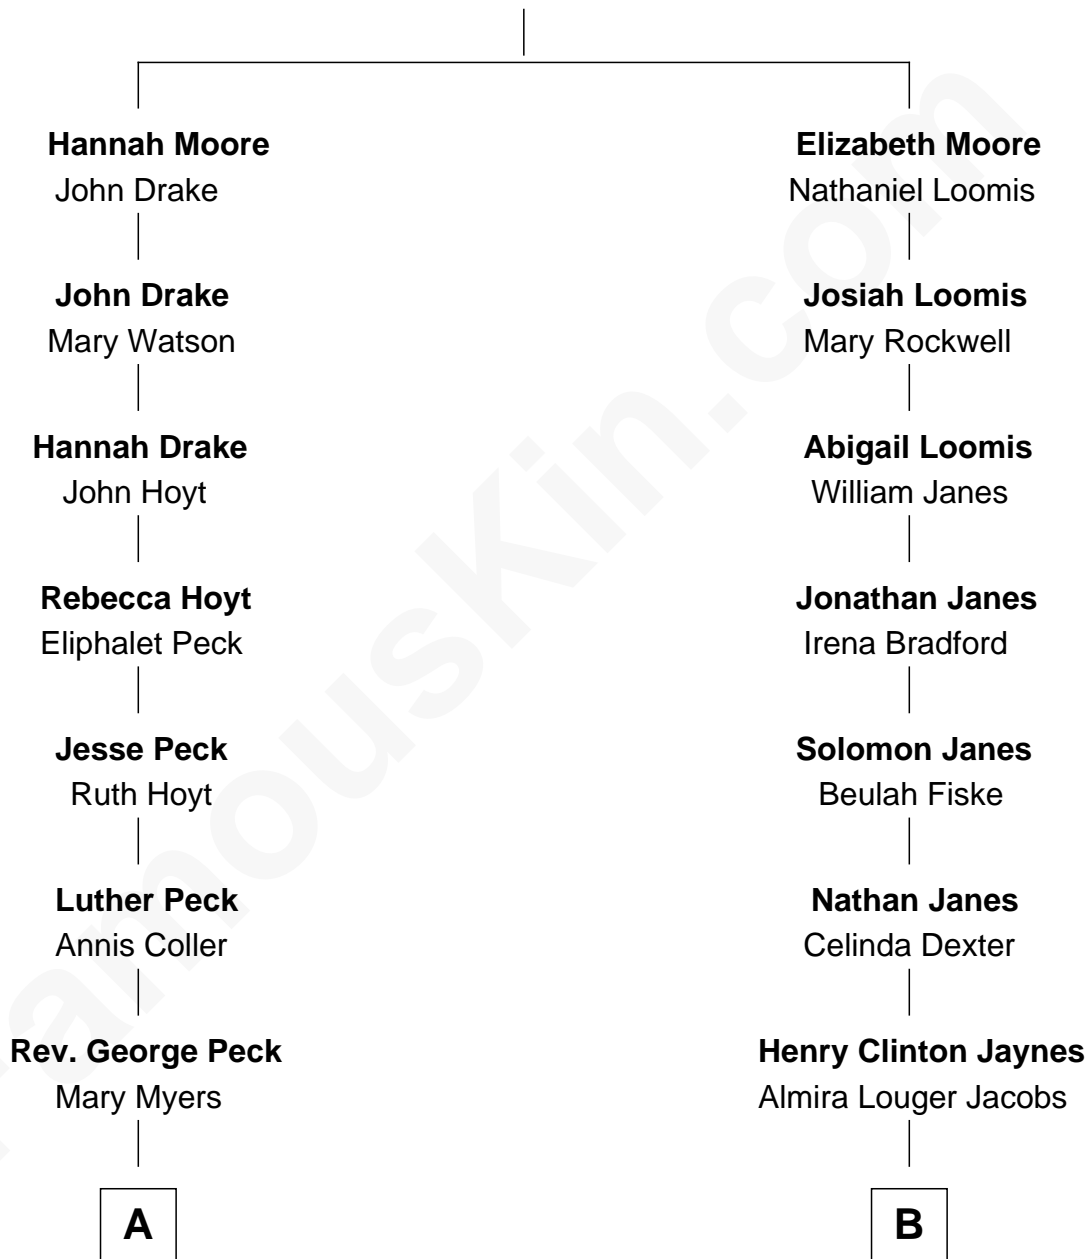

FamousKin.com

Relationship Chart of

Stephen Crane

Author of The Red Badge of Courage

8th cousin 2 times removed of

Jane Fonda
Movie Actress

John Moore

A

Mary Helen Peck
Jonathan Townley Crane

Stephen Crane
Author of [The Red Badge of Courage](#)

B

Henry Silas Jaynes
Elma L. Lanphear

Herberta Elma Jaynes
William Brace Fonda

Henry Jaynes Fonda
Frances Ford Seymour