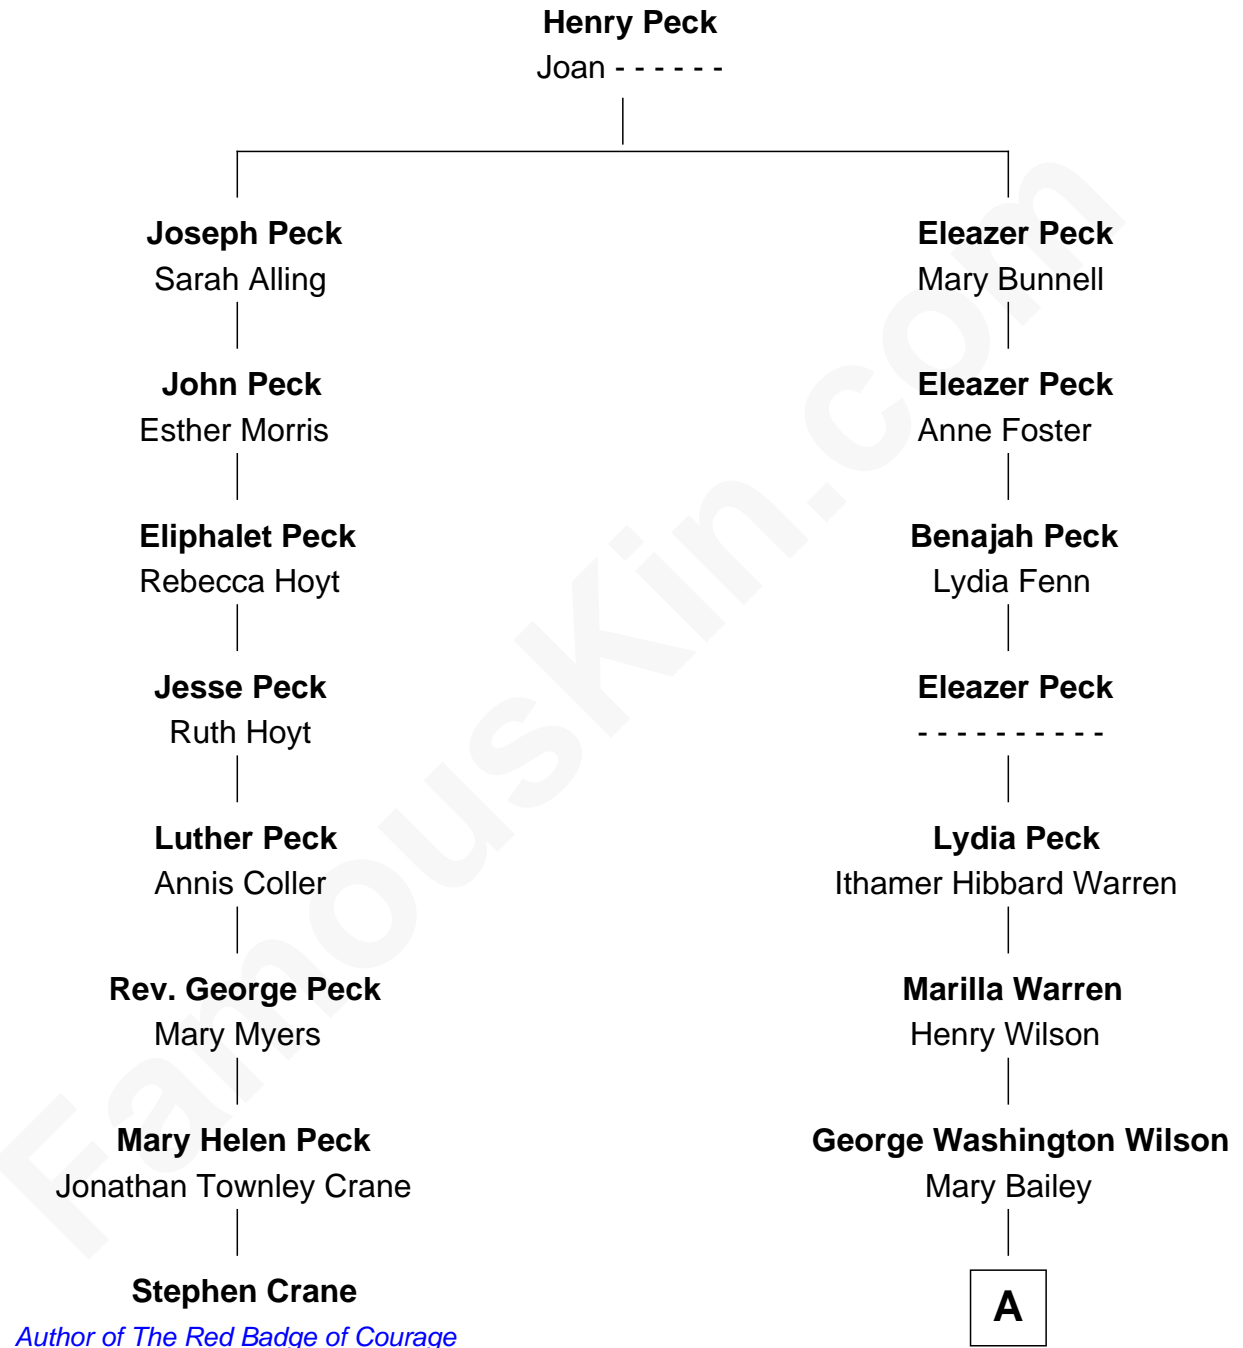

FamousKin.com

Relationship Chart of

Stephen Crane

Author of The Red Badge of Courage

7th cousin 3 times removed of

Dennis Wilson

Co-Founder of The Beach Boys