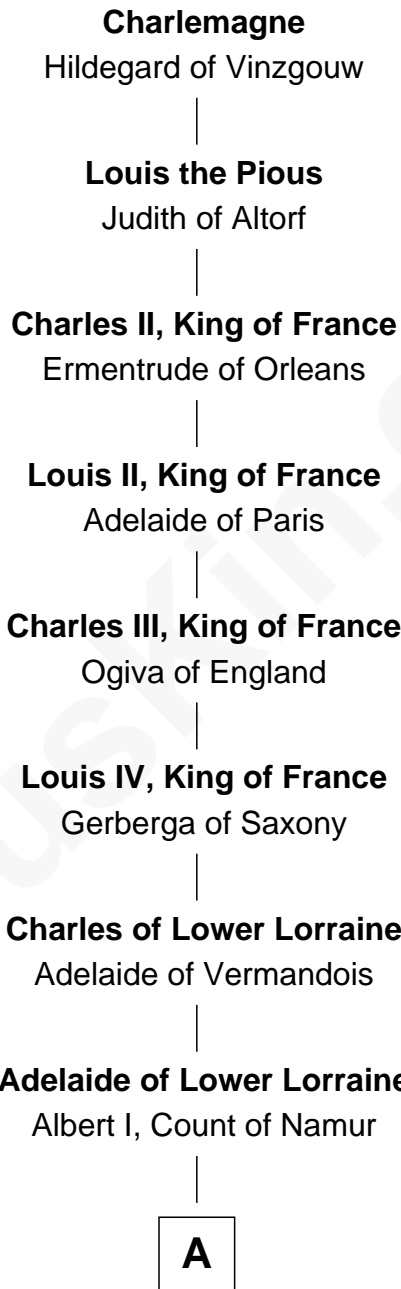

FamousKin.com

Relationship Chart of

Stephen Crane

Author of The Red Badge of Courage

33rd Great-grandson of

Charlemagne

King of the Franks

A