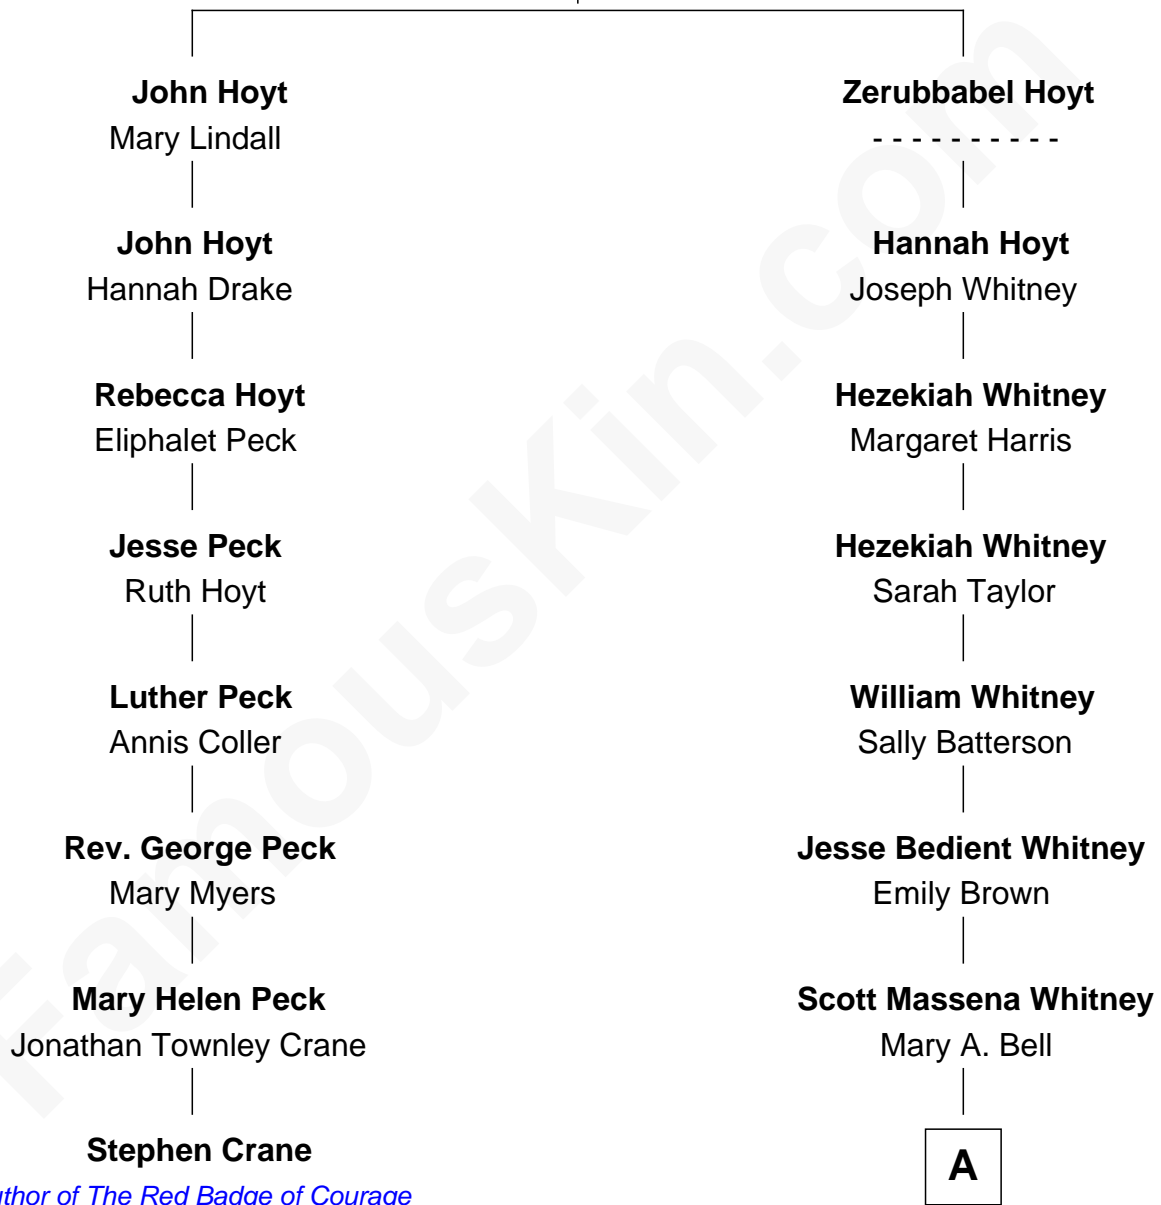

## Relationship Chart of

### Stephen Crane

*Author of The Red Badge of Courage*

7th cousin 3 times removed of

### Mike Huckabee

*44th Governor of Arkansas*

Walter Hoyt

-----

**A**

Charles O. Whitney

Sarah R. Sickler

Eva Lorena Whitney