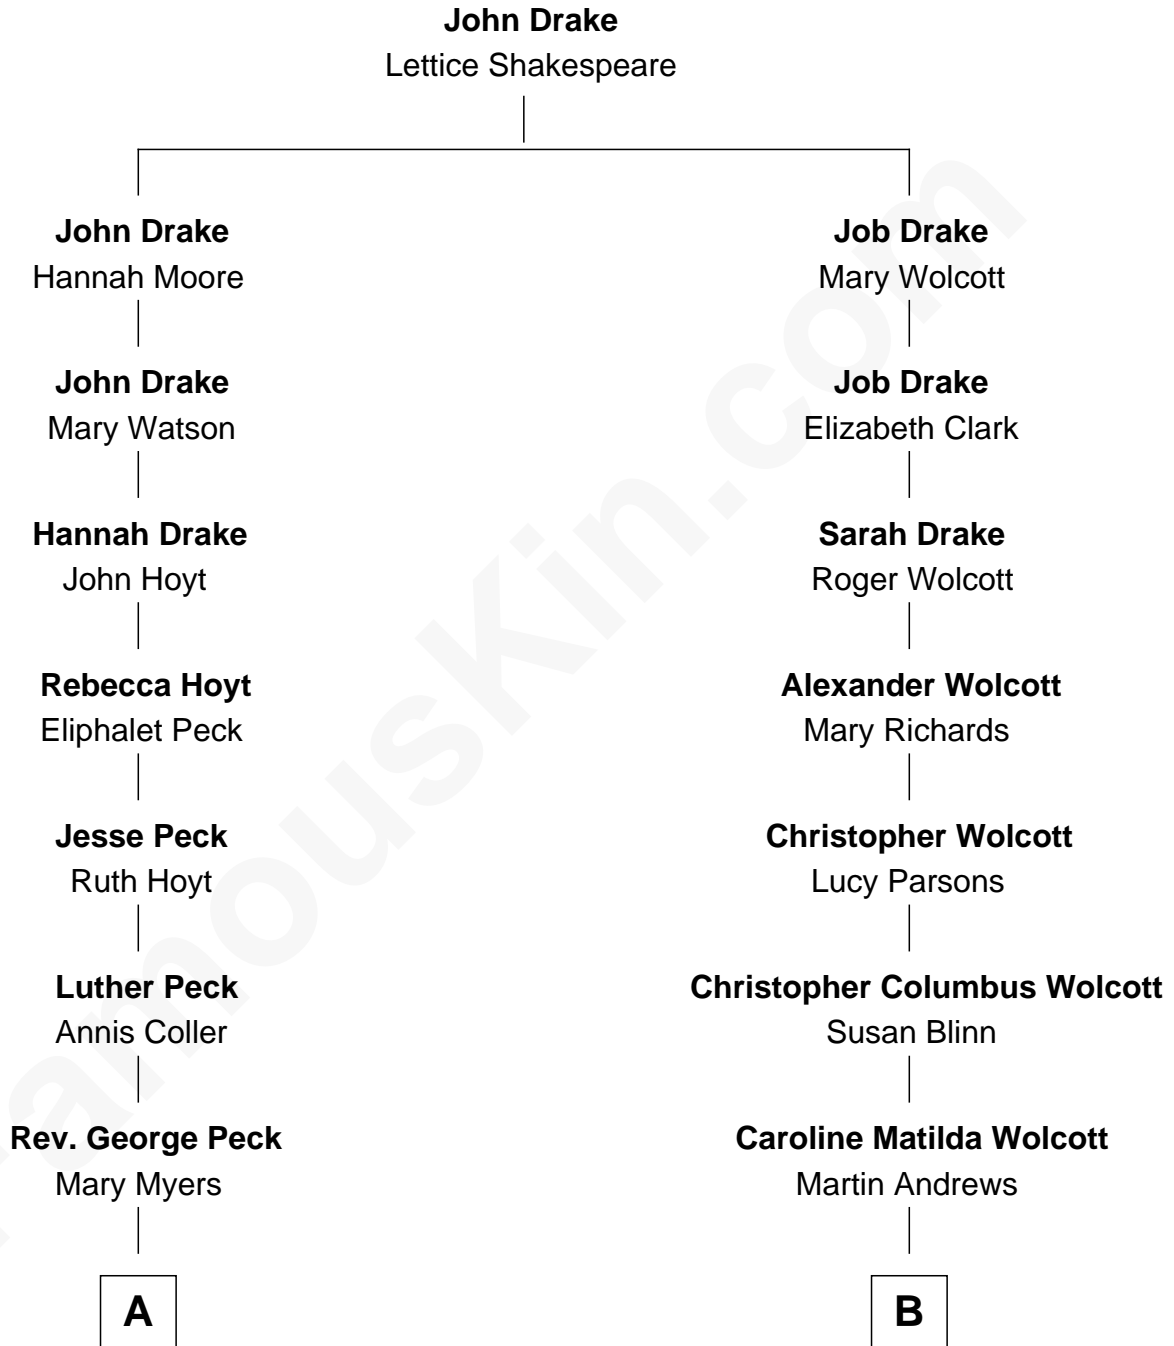

FamousKin.com

Relationship Chart of

Stephen Crane

Author of The Red Badge of Courage

8th cousin of

Buckminster Fuller

Author, Architect, and Inventor

A

Mary Helen Peck
Jonathan Townley Crane

Stephen Crane
Author of [The Red Badge of Courage](#)

B

Caroline Wolcott Andrews
Richard Buckminster Fuller

Buckminster Fuller
Author, Architect, and Inventor

FamousKin.com