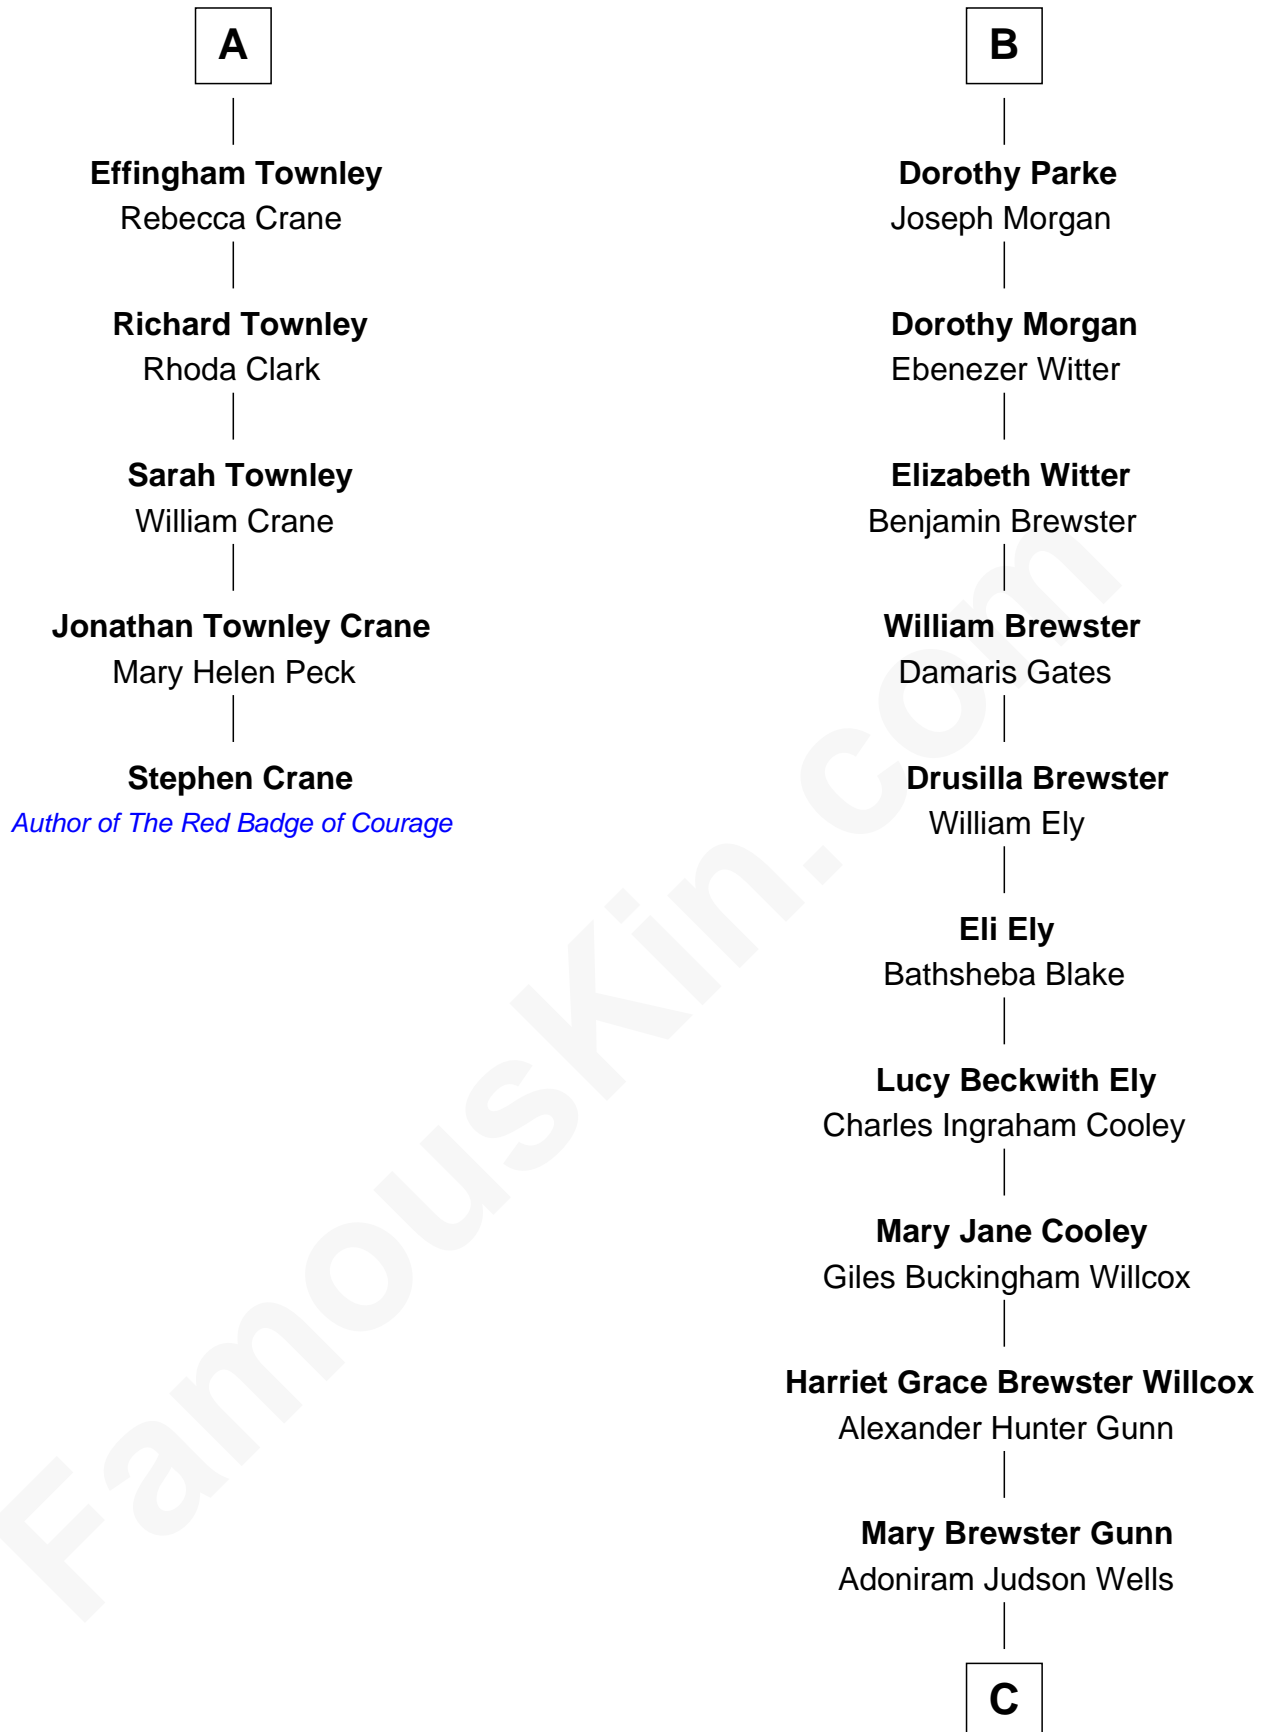

FamousKin.com

Relationship Chart of

Stephen Crane

Author of The Red Badge of Courage

11th cousin 7 times removed of

Elisabeth Shue

TV and Movie Actress

John Giffard
Agnes Winslow

C

—
Anne Brewster Wells

James William Shue

—
Elisabeth Shue

TV and Movie Actress

FamousKin.com