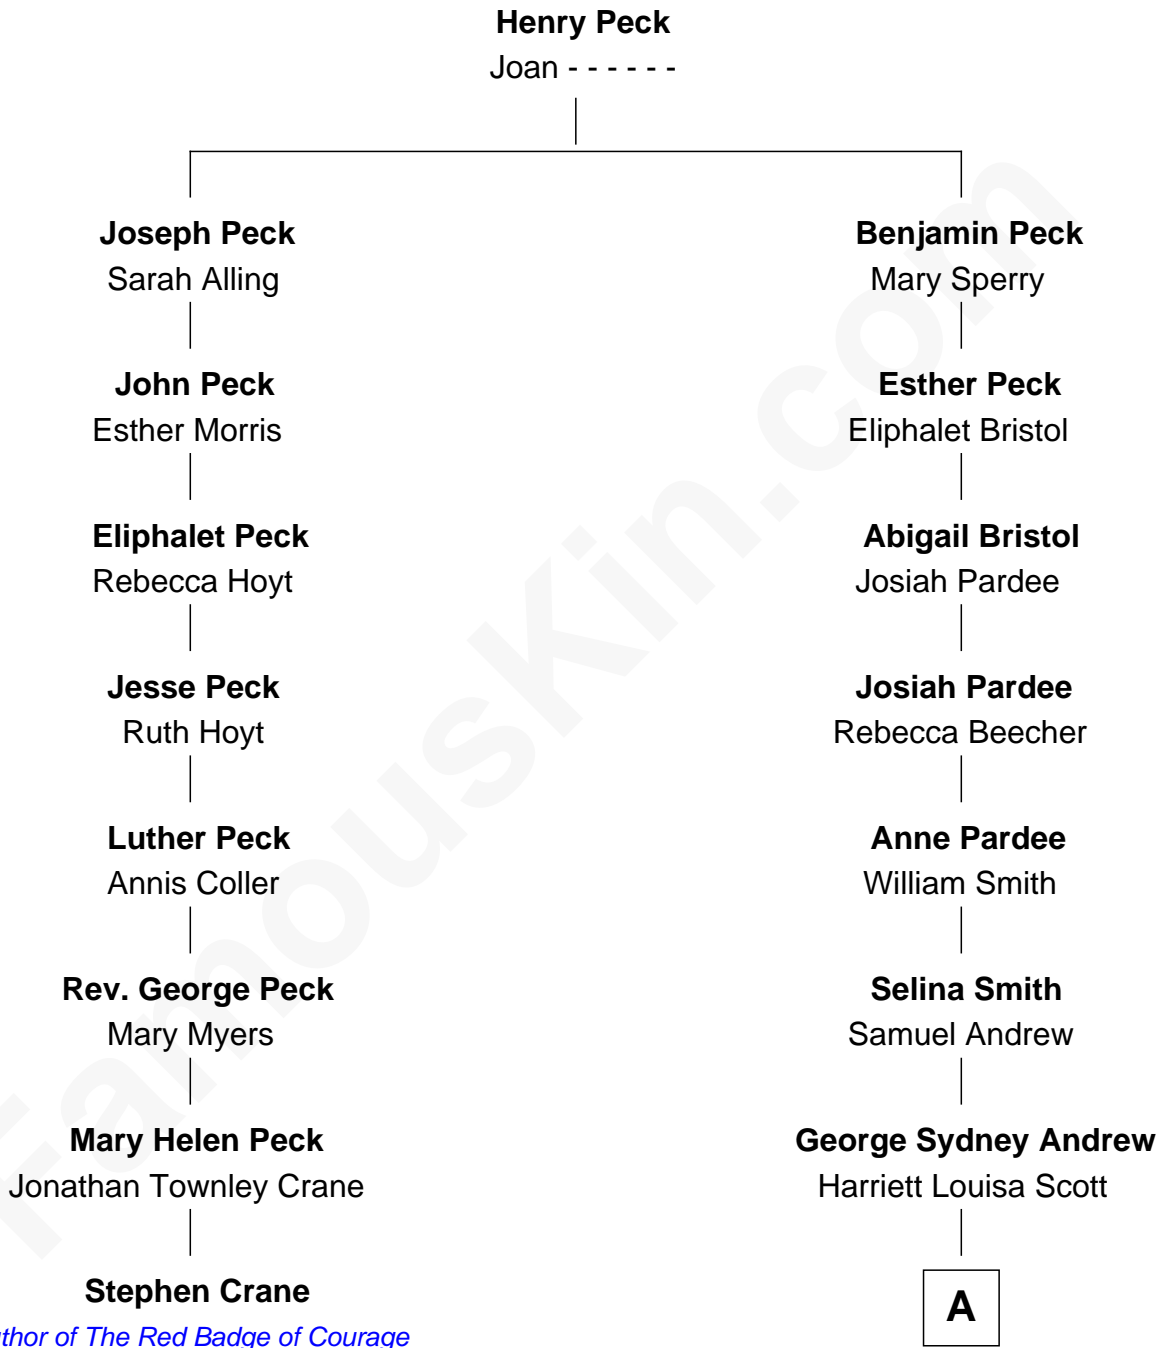

FamousKin.com

Relationship Chart of

Stephen Crane

Author of *The Red Badge of Courage*

7th cousin 3 times removed of

Treat Williams
TV & Movie Actor

A

George Willey Andrew

Mary Abigail Gillette

Treat Payne Andrew

Eleanor Barnum

Marian Andrew

Richard Norman Williams

Treat Williams

TV & Movie Actor