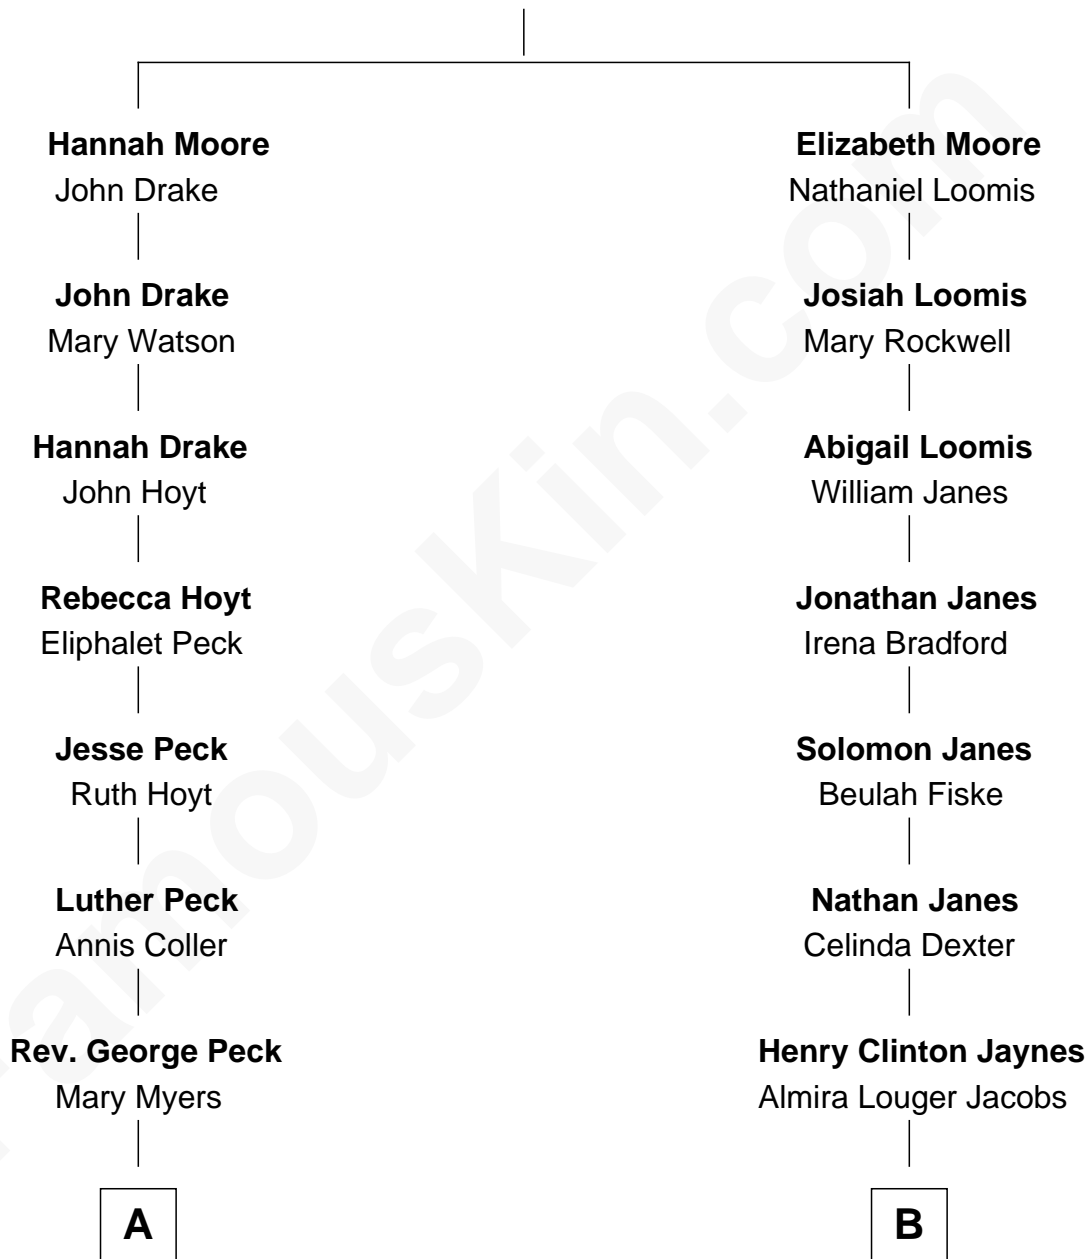

FamousKin.com

Relationship Chart of

Stephen Crane

Author of The Red Badge of Courage

8th cousin 2 times removed of

Peter Fonda

TV and Movie Actor

John Moore

A

Mary Helen Peck
Jonathan Townley Crane

Stephen Crane
Author of [The Red Badge of Courage](#)

B

Henry Silas Jaynes
Elma L. Lanphear

Herberta Elma Jaynes
William Brace Fonda

Henry Jaynes Fonda
Frances Ford Seymour