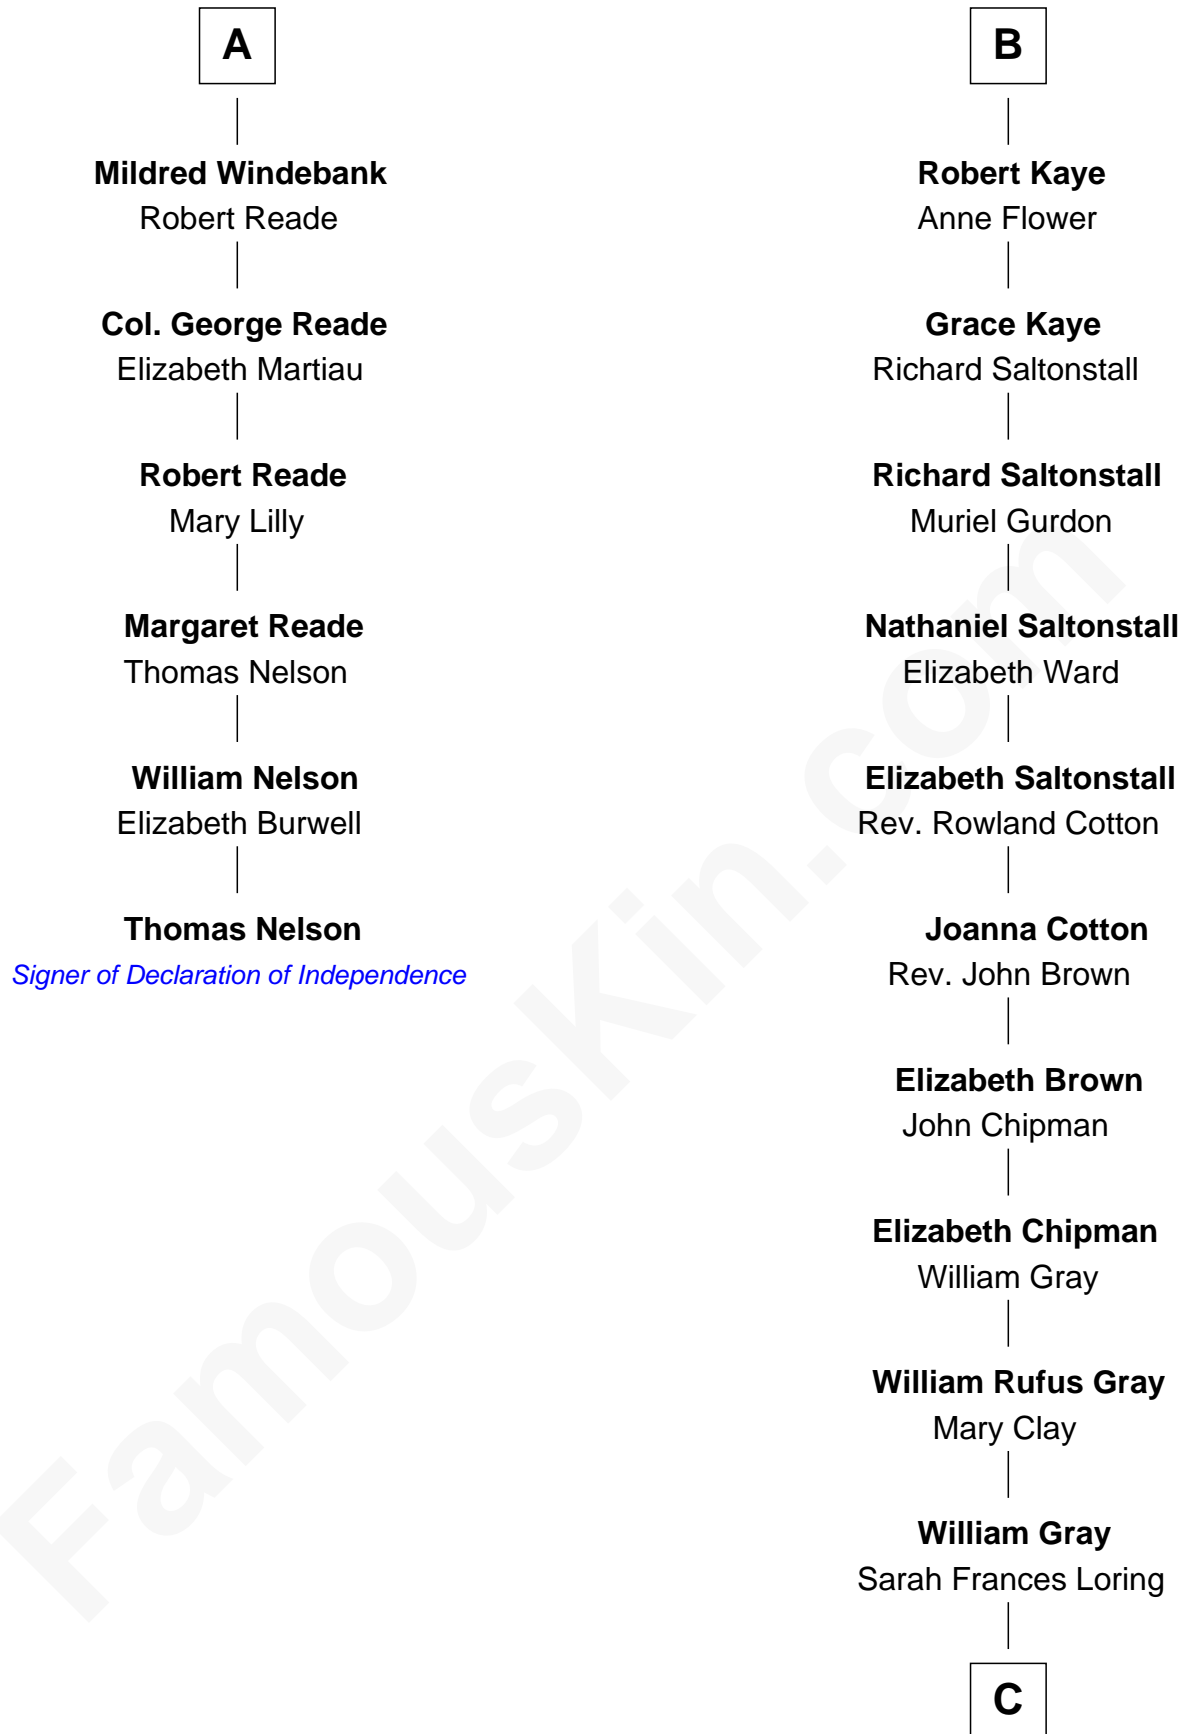

FamousKin.com

Relationship Chart of

Thomas Nelson

Signer of the Declaration of Independence

12th cousin 8 times removed of

Story Musgrave
NASA Astronaut

Sir Roger de Clifford
Maud de Beauchamp

Katherine de Clifford
Sir Ralph de Greystoke

Margaret Clifford
Sir John Melton

Margaret Melton
John Markenfield

John Markenfield
Margaret Hopton

Sir Thomas Markenfield
Eleanor Conyers

Sir Ninian Markenfield
Dorothy Gascoigne

Alice Markenfield
Sir Robert Mauleverer

Dorothy Mauleverer
John Kaye

B

C

Edward Gray

Elizabeth Gray Story

Marguerite Gray

John Butler Swann

Marguerite Swann