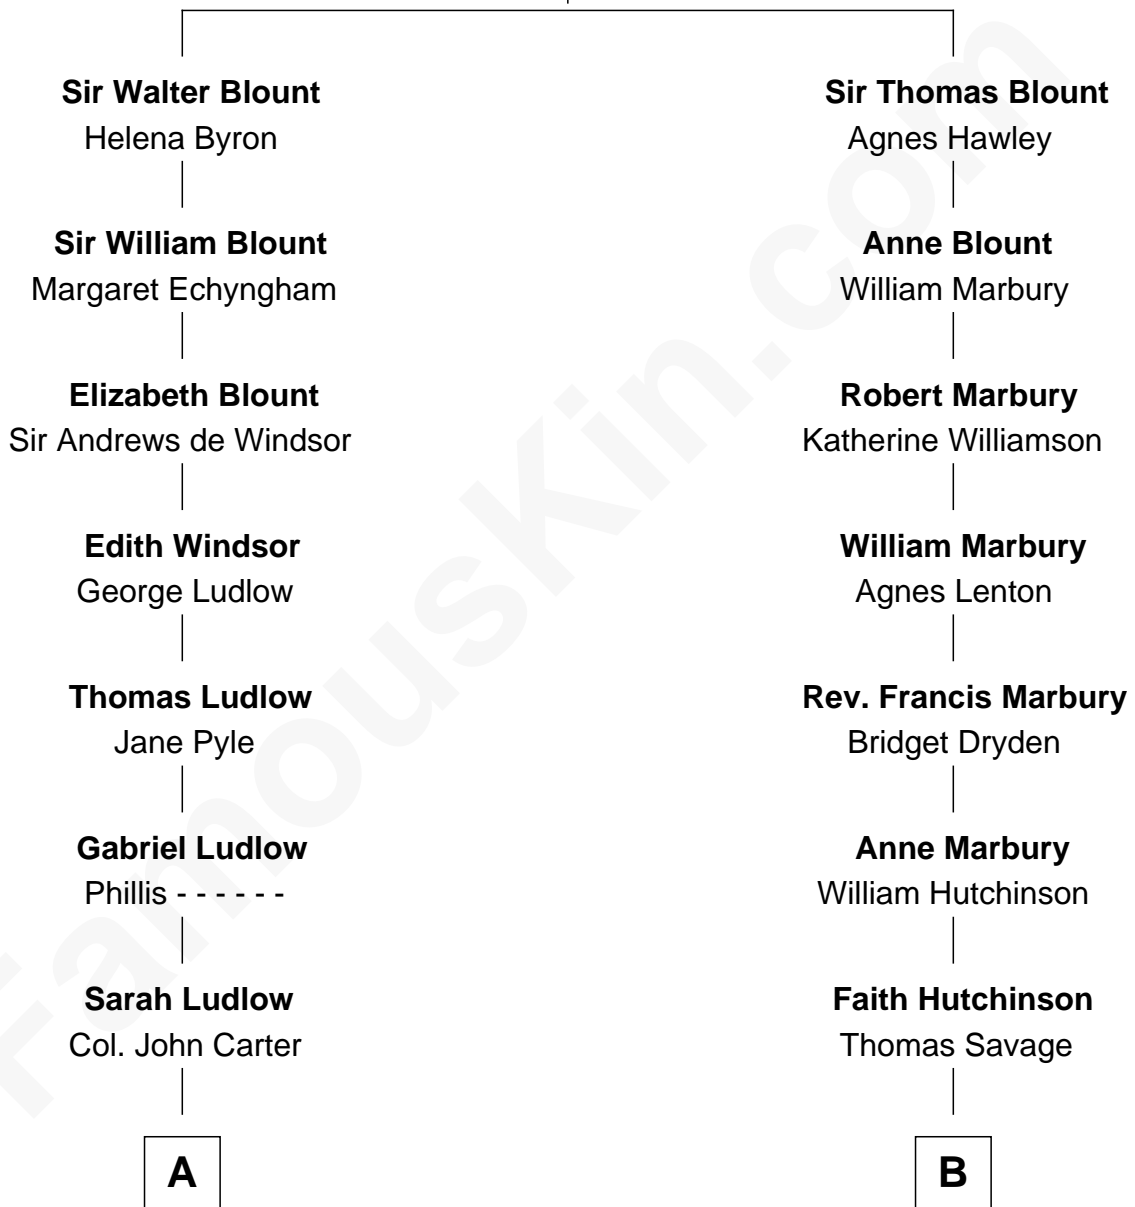

FamousKin.com

Relationship Chart of

Thomas Nelson

Signer of the Declaration of Independence

10th cousin 7 times removed of

Story Musgrave
NASA Astronaut

Sir Thomas Blount
Margaret de Gresley

A

Col. Robert Carter

Judith Armistead

Elizabeth Carter

Nathaniel Burwell

Elizabeth Burwell

William Nelson

Thomas Nelson

Signer of Declaration of Independence