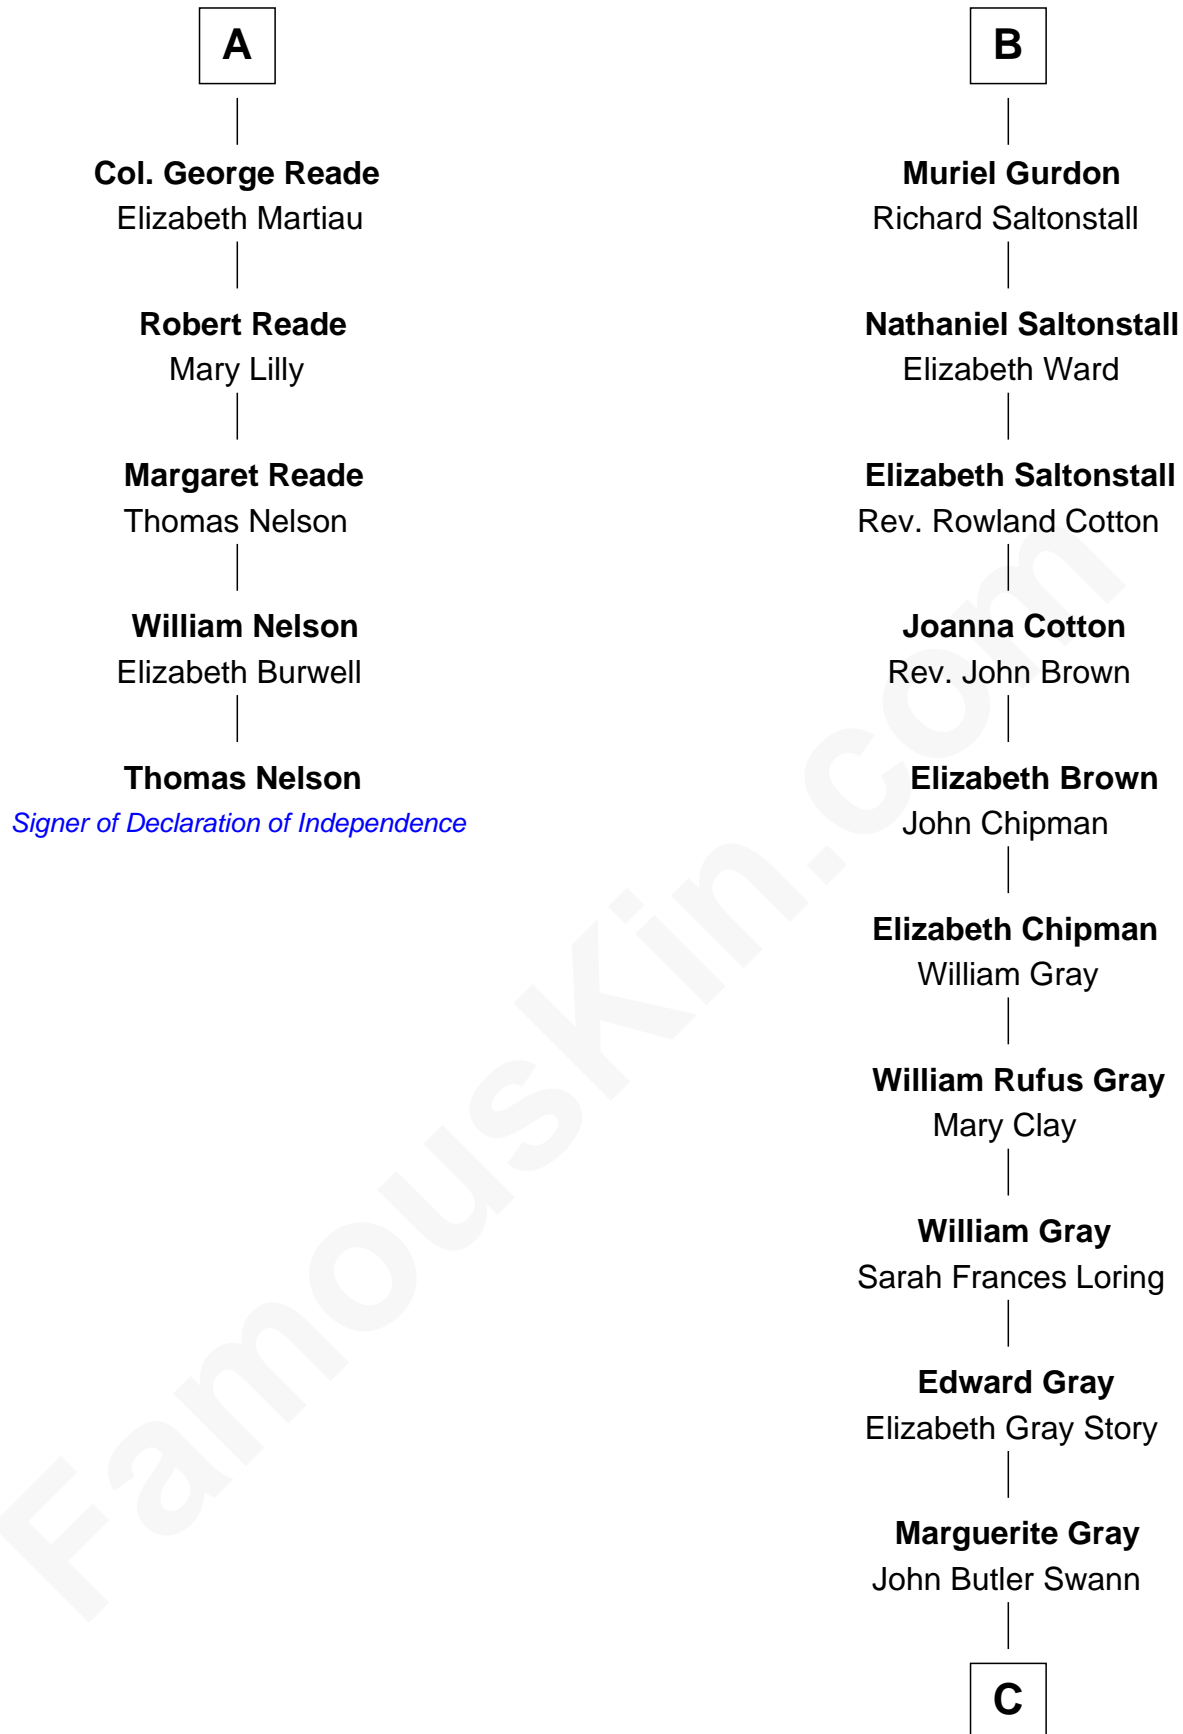

FamousKin.com

Relationship Chart of

Thomas Nelson

Signer of the Declaration of Independence

11th cousin 7 times removed of

Story Musgrave
NASA Astronaut

Sir Reynold Grey
Margaret de Ros

Margaret Grey
Sir William Bonville

A

Sir John Grey
Constance de Holand

Alice Grey
Sir William Knyvet

Sir Edmund Knyvet
Eleanor Tyrrel

Edmund Knyvet
Jane Bouchier

John Knyvet
Agnes Harcourt

Abigail Knyvet
Martin Sedley

Muriel Sedley
Brampton Gurdon

B

C

—
Marguerite Swann

Percy Musgrave

—
Story Musgrave

NASA Astronaut

FamousKin.com