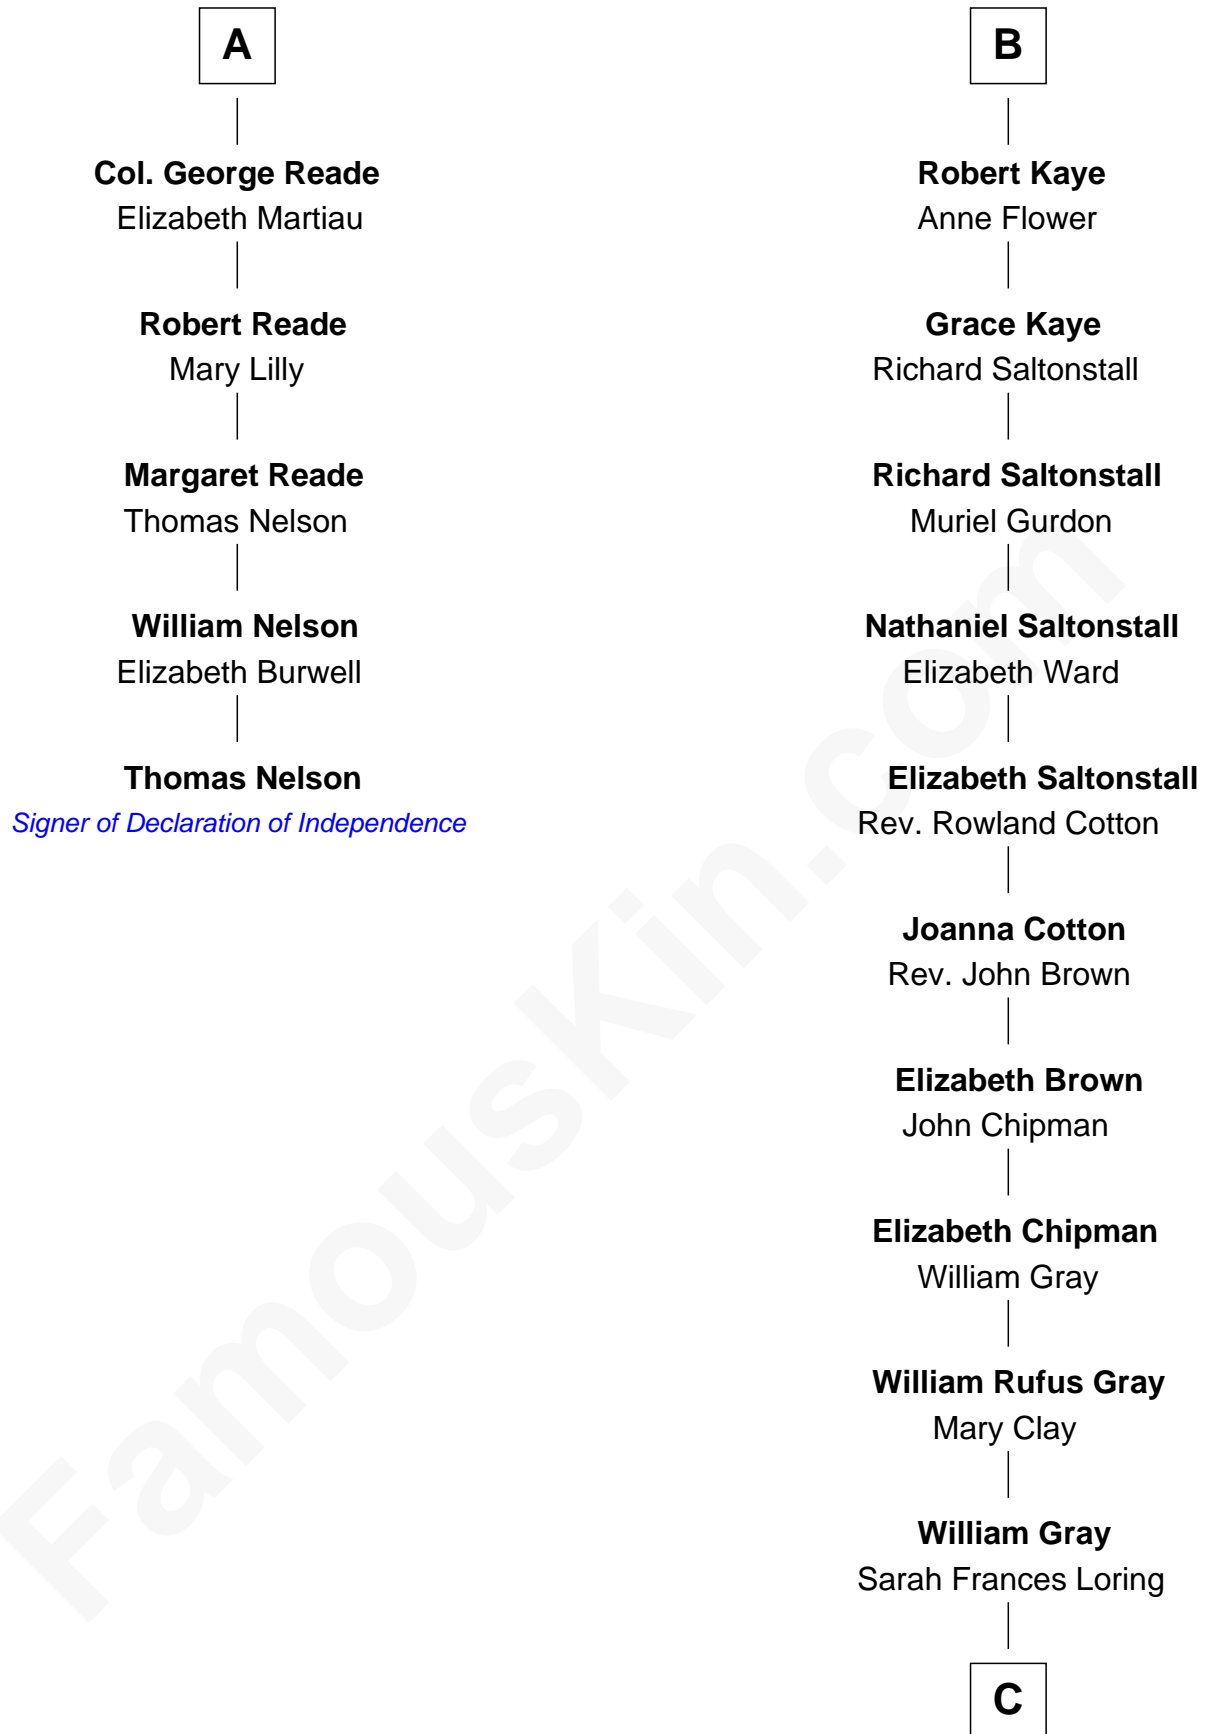

FamousKin.com

Relationship Chart of

Thomas Nelson

Signer of the Declaration of Independence

11th cousin 9 times removed of

Story Musgrave
NASA Astronaut

William Pert
Joan le Scrope

C

Edward Gray

Elizabeth Gray Story

Marguerite Gray

John Butler Swann

Marguerite Swann

Percy Musgrave

Story Musgrave

NASA Astronaut