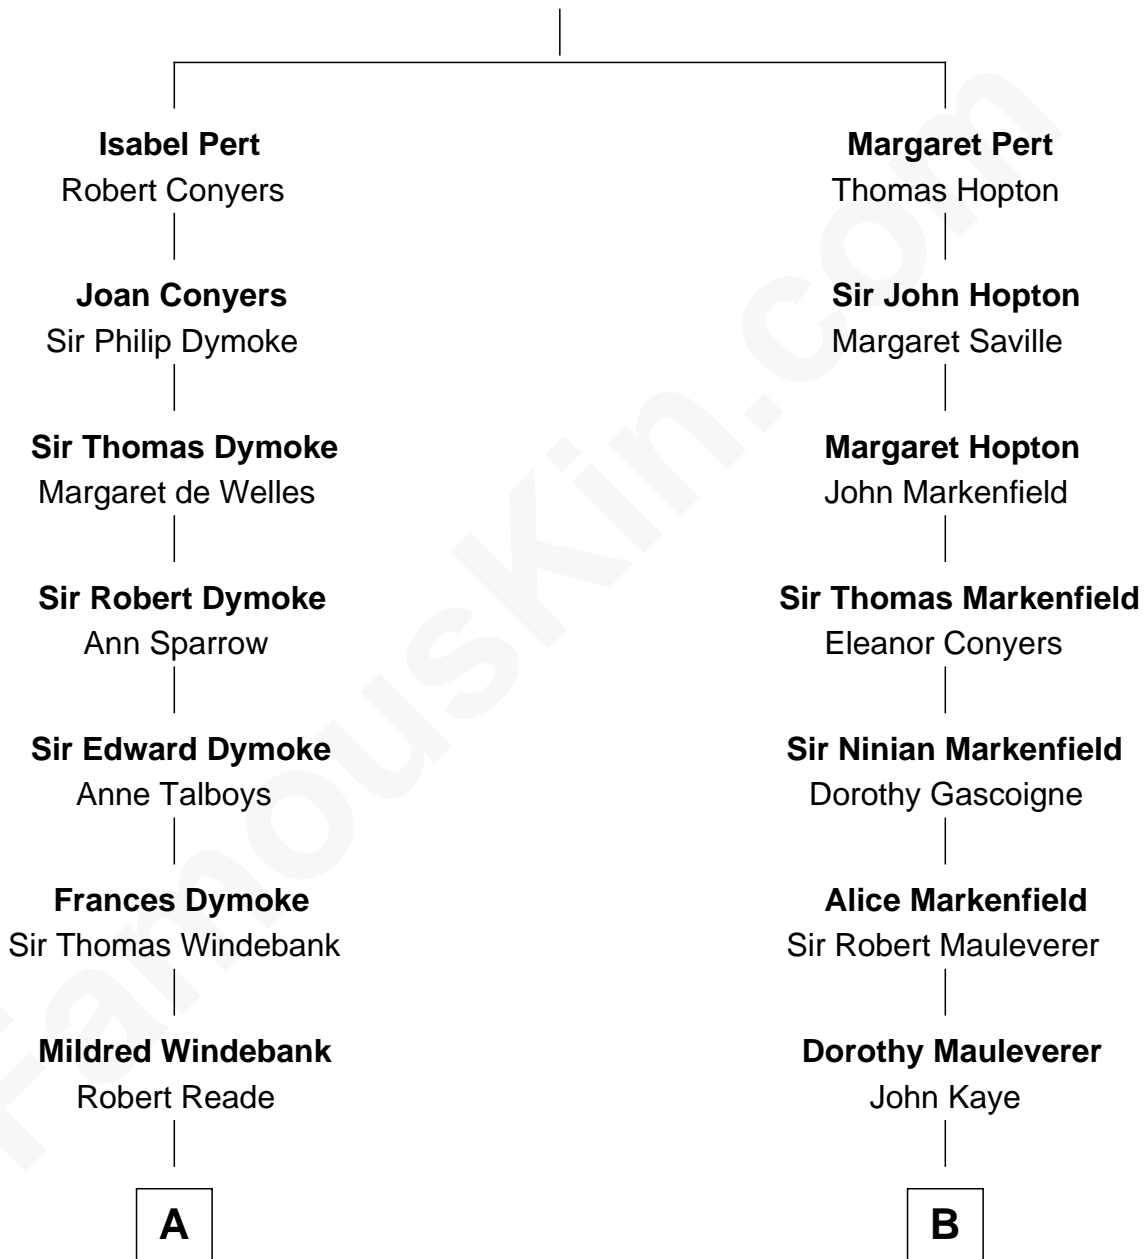

FamousKin.com

Relationship Chart of

Thomas Nelson

Signer of the Declaration of Independence

11th cousin 9 times removed of

Story Musgrave
NASA Astronaut

William Pert
Joan le Scrope

C

Edward Gray

Elizabeth Gray Story

Marguerite Gray

John Butler Swann

Marguerite Swann

Percy Musgrave

Story Musgrave

NASA Astronaut