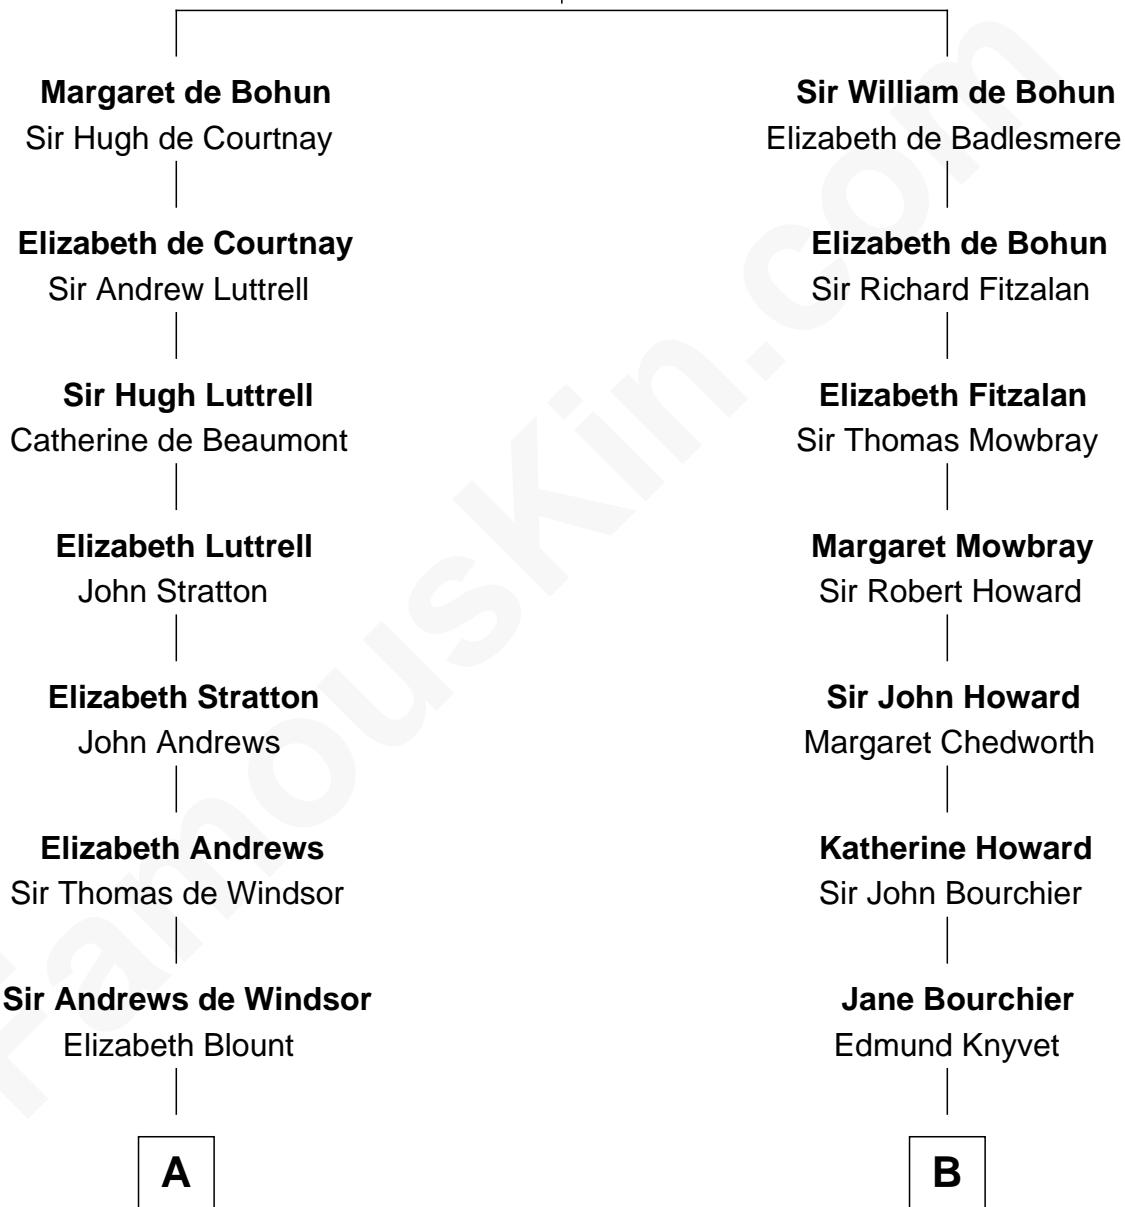

## Relationship Chart of

### Thomas Nelson

*Signer of the Declaration of Independence*

14th cousin 7 times removed of

**Story Musgrave**  
*NASA Astronaut*

**Humphrey de Bohun**  
Elizabeth Plantagenet

**C**

—  
**William Gray**

Sarah Frances Loring

—  
**Edward Gray**

Elizabeth Gray Story

—  
**Marguerite Gray**

John Butler Swann

—  
**Marguerite Swann**

Percy Musgrave

—  
**Story Musgrave**

*NASA Astronaut*