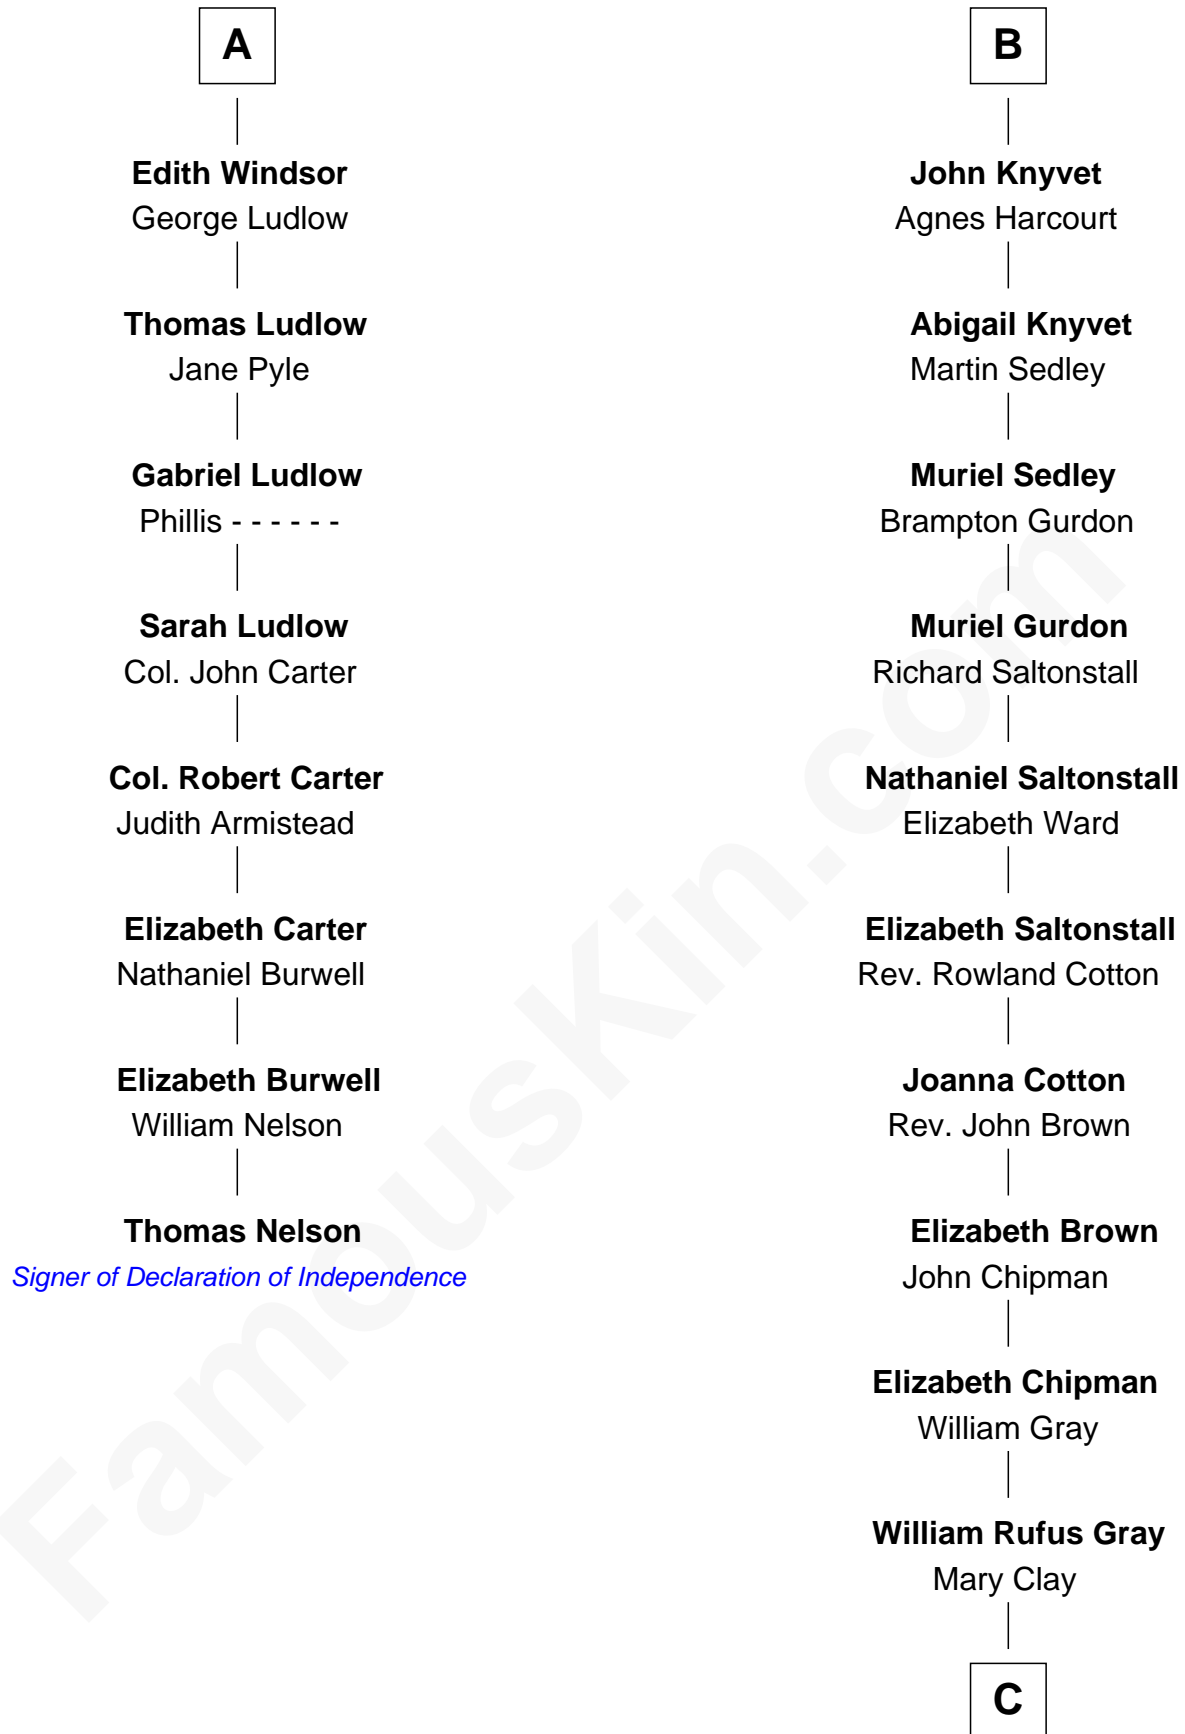

## Relationship Chart of

### Thomas Nelson

*Signer of the Declaration of Independence*

14th cousin 7 times removed of

**Story Musgrave**  
*NASA Astronaut*

**Humphrey de Bohun**  
Elizabeth Plantagenet

**C**

—  
**William Gray**

Sarah Frances Loring

—  
**Edward Gray**

Elizabeth Gray Story

—  
**Marguerite Gray**

John Butler Swann

—  
**Marguerite Swann**

Percy Musgrave

—  
**Story Musgrave**

*NASA Astronaut*