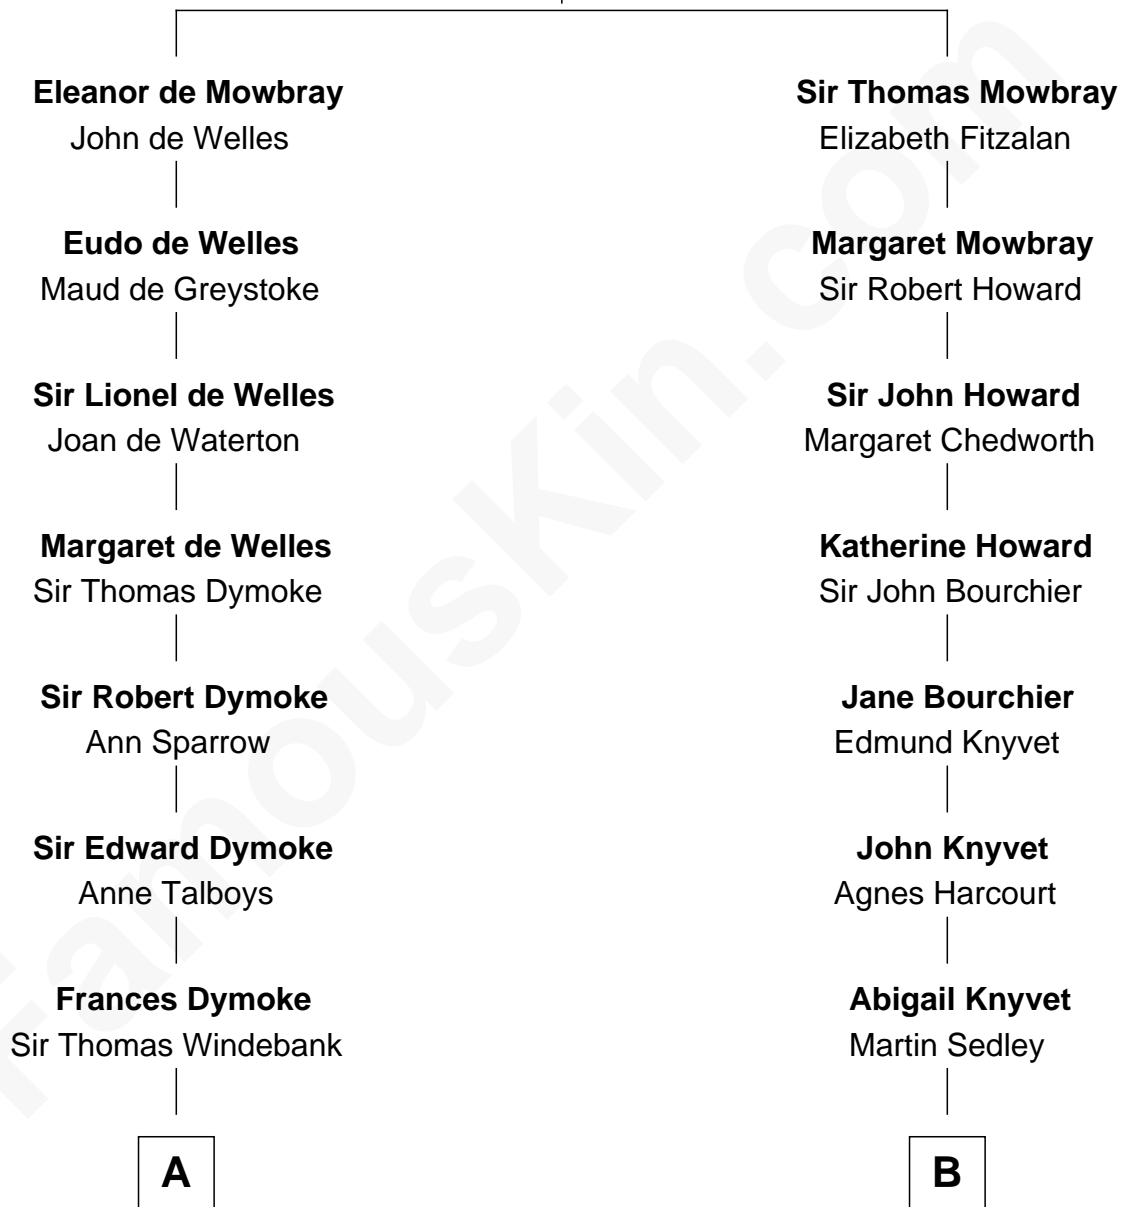

## Relationship Chart of

### Thomas Nelson

*Signer of the Declaration of Independence*

12th cousin 7 times removed of

**Story Musgrave**  
*NASA Astronaut*

**John de Mowbray**  
Elizabeth de Segrave

**C**

**Marguerite Gray**  
John Butler Swann

**Marguerite Swann**  
Percy Musgrave

**Story Musgrave**  
*NASA Astronaut*

FamousKin.com