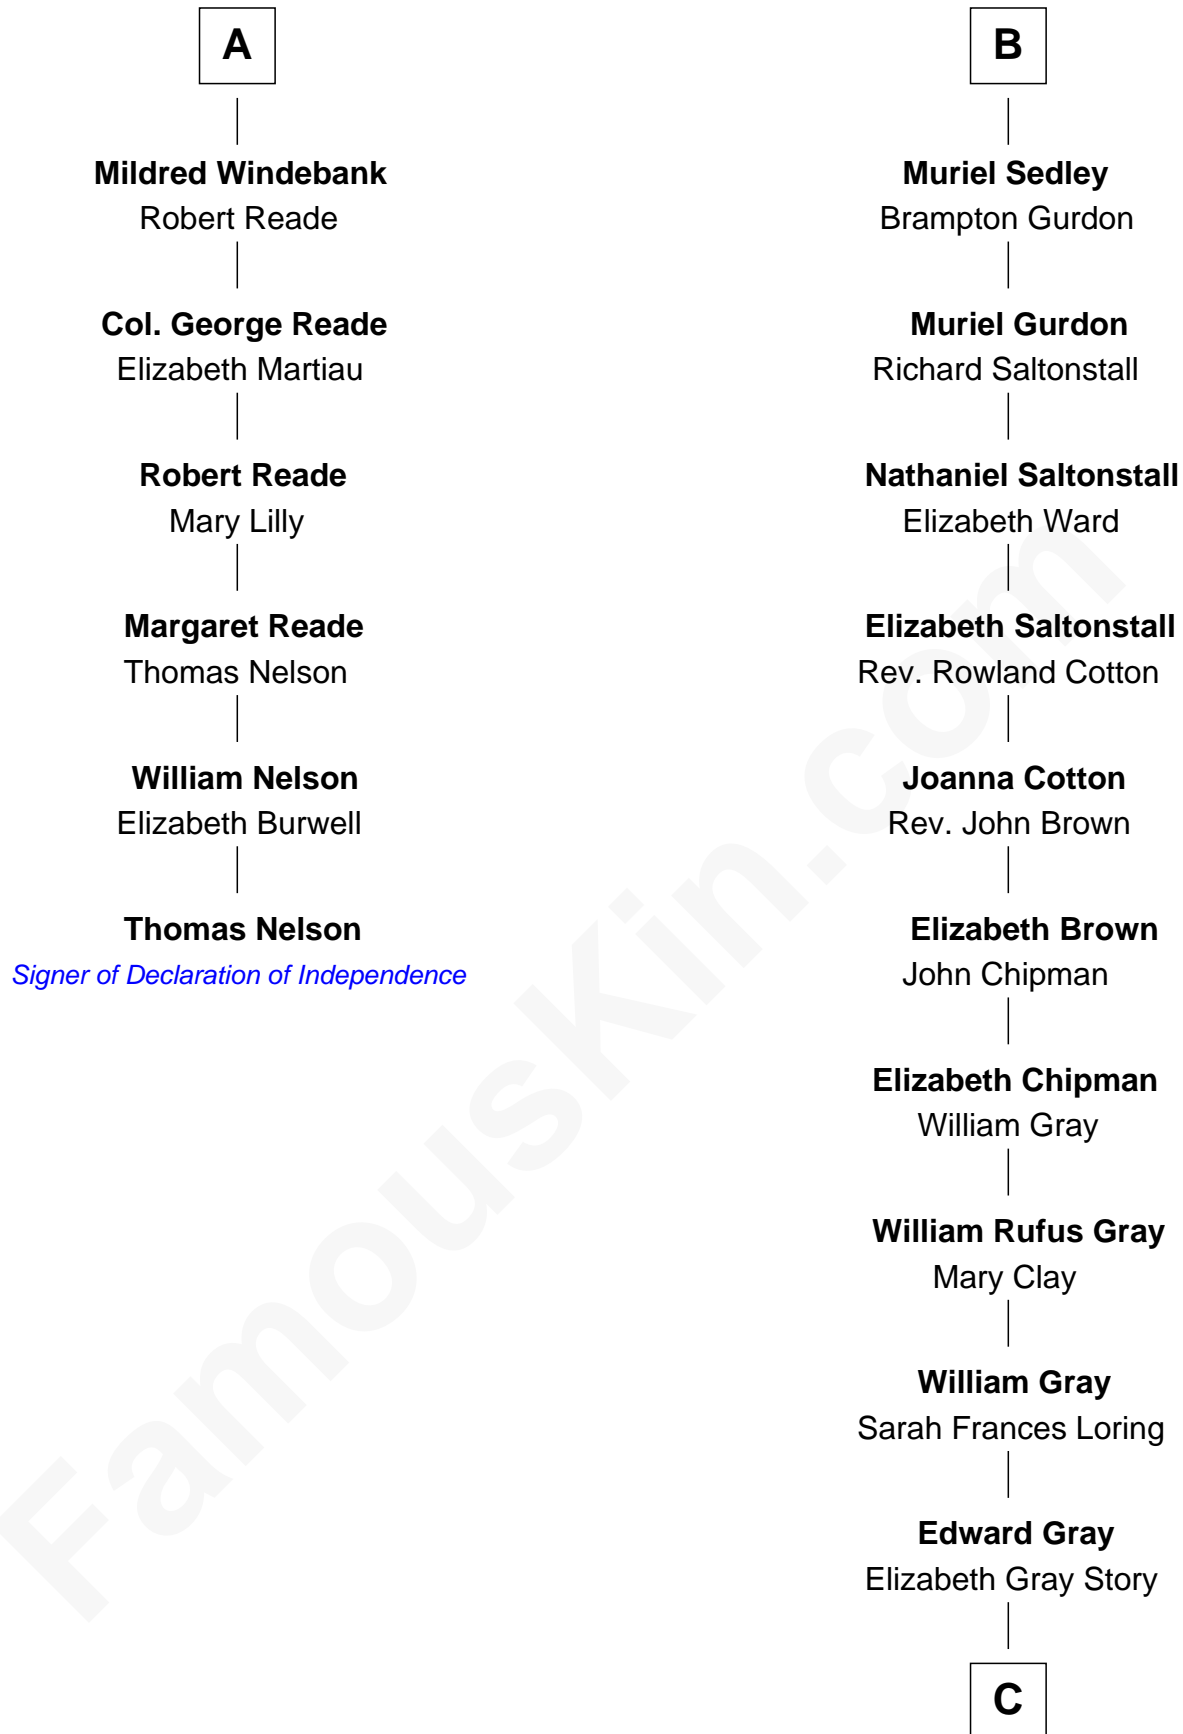

## Relationship Chart of

### Thomas Nelson

*Signer of the Declaration of Independence*

12th cousin 7 times removed of

**Story Musgrave**  
*NASA Astronaut*

**John de Mowbray**  
Elizabeth de Segrave

**C**

**Marguerite Gray**  
John Butler Swann

**Marguerite Swann**  
Percy Musgrave

**Story Musgrave**  
*NASA Astronaut*

FamousKin.com