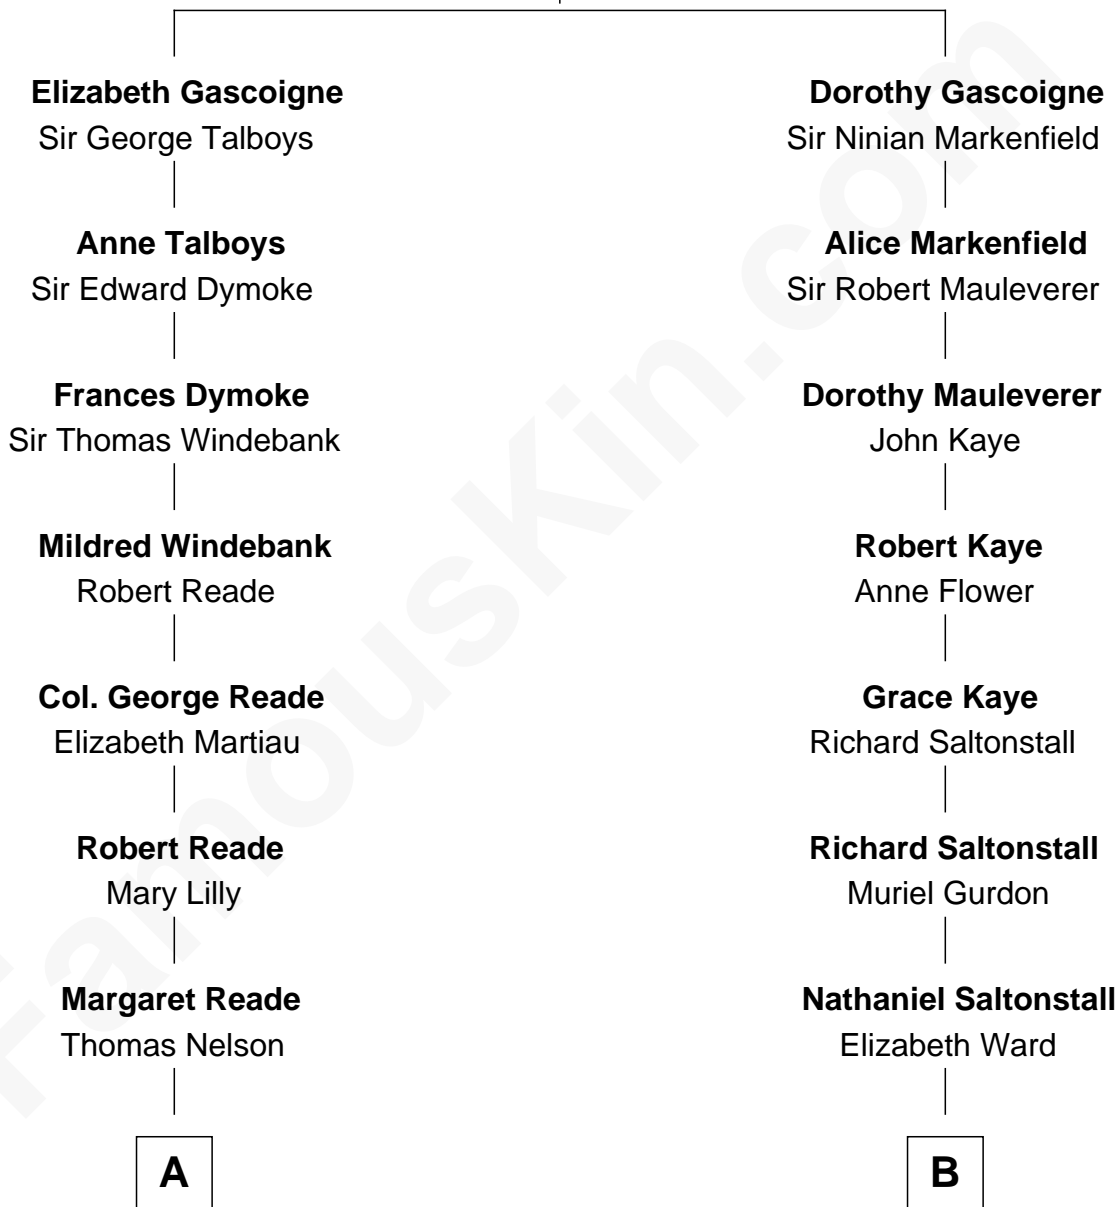

FamousKin.com

Relationship Chart of

Thomas Nelson

Signer of the Declaration of Independence

8th cousin 4 times removed of

Horace Gray

U.S. Supreme Court Justice

Sir William Gascoigne

Margaret Percy

A

William Nelson
Elizabeth Burwell

Thomas Nelson

Signer of Declaration of Independence

B

Elizabeth Saltonstall
Rev. Rowland Cotton

Joanna Cotton
Rev. John Brown