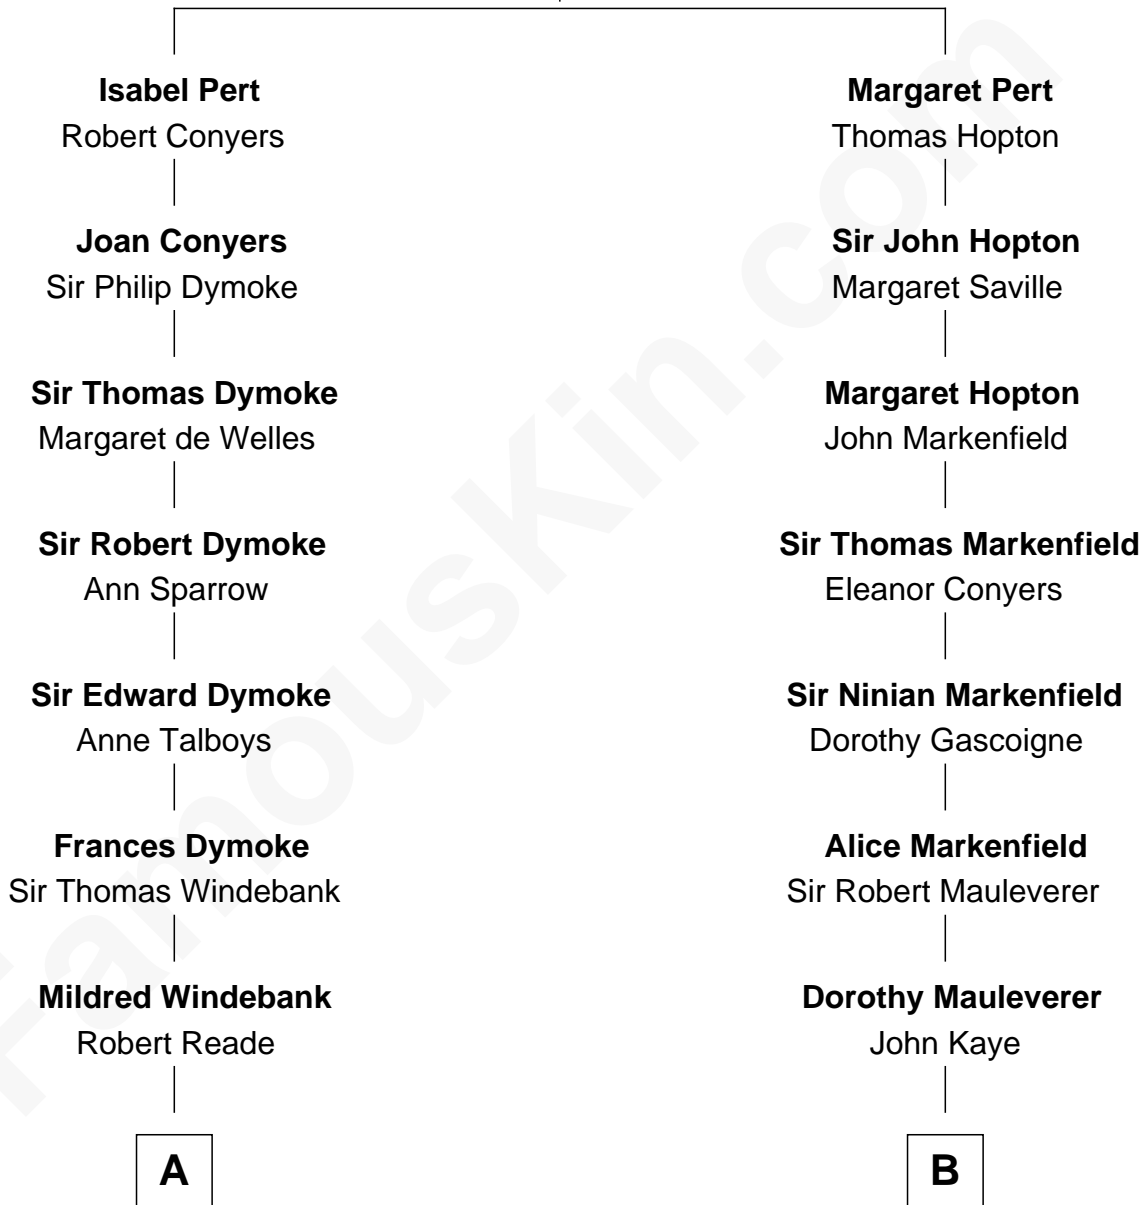

FamousKin.com

Relationship Chart of

Thomas Nelson

Signer of the Declaration of Independence

11th cousin 5 times removed of

Horace Gray

U.S. Supreme Court Justice

William Pert
Joan le Scrope

A

Col. George Reade

Elizabeth Martiau

Robert Reade

Mary Lilly

Margaret Reade

Thomas Nelson

William Nelson

Elizabeth Burwell

Thomas Nelson

Signer of Declaration of Independence

B

Robert Kaye

Anne Flower

Grace Kaye

Richard Saltonstall