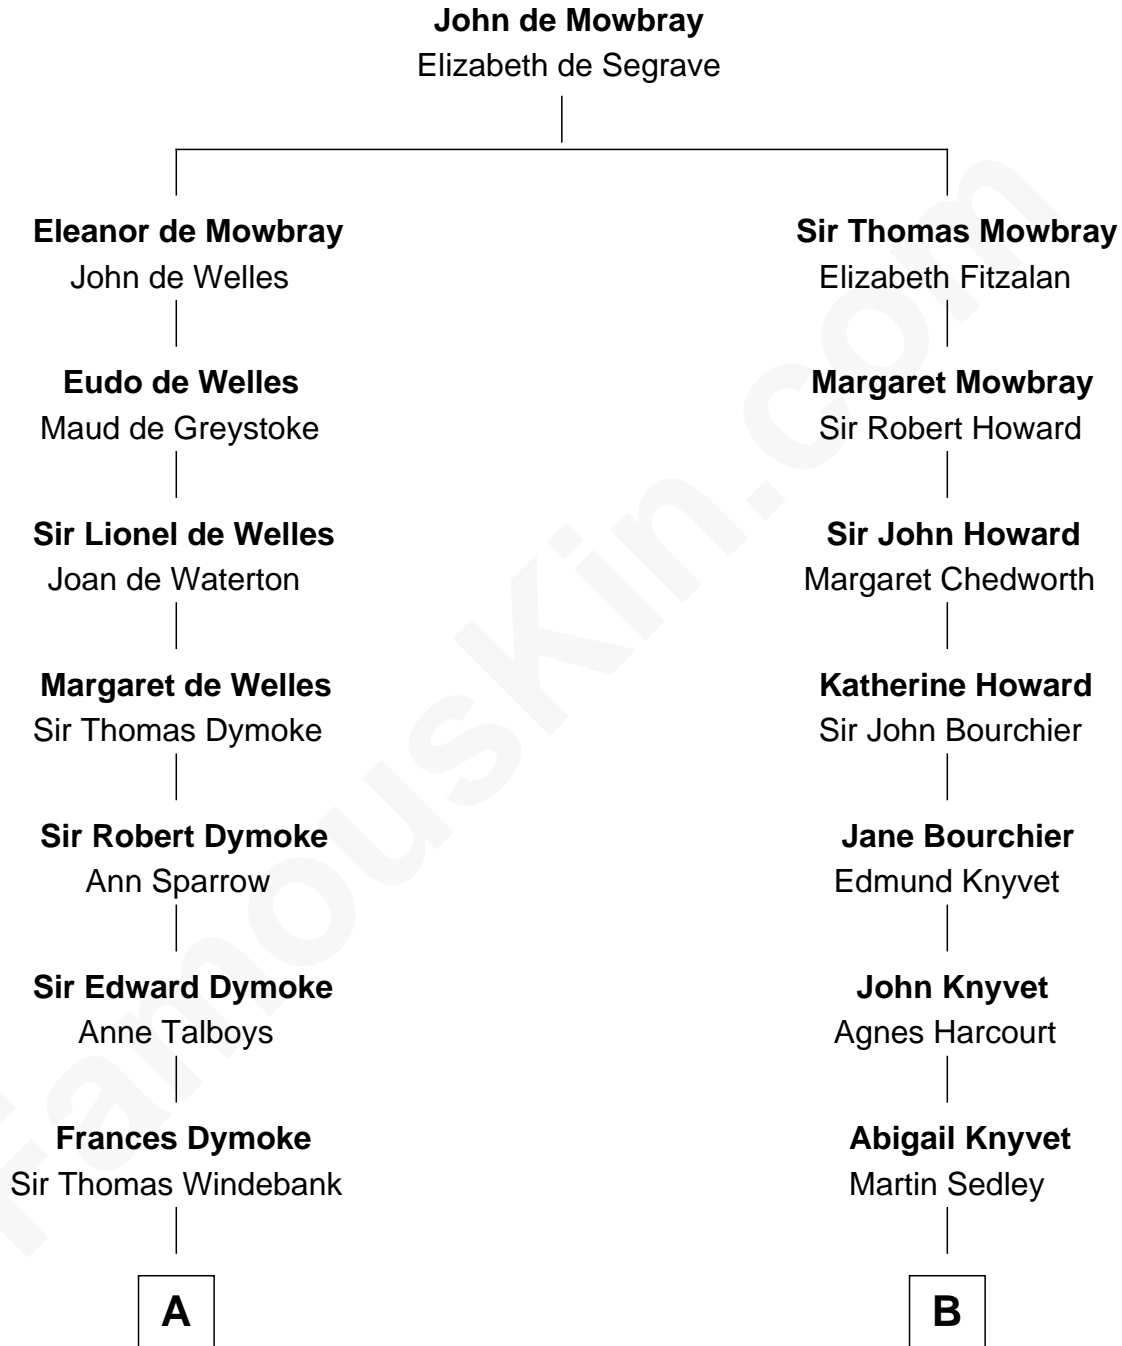

FamousKin.com

Relationship Chart of

Thomas Nelson

Signer of the Declaration of Independence

12th cousin 3 times removed of

Horace Gray

U.S. Supreme Court Justice

A

Mildred Windebank

Robert Reade

Col. George Reade

Elizabeth Martiau

Robert Reade

Mary Lilly

Margaret Reade

Thomas Nelson

William Nelson

Elizabeth Burwell

Thomas Nelson

Signer of Declaration of Independence

B

Muriel Sedley

Brampton Gurdon

Muriel Gurdon