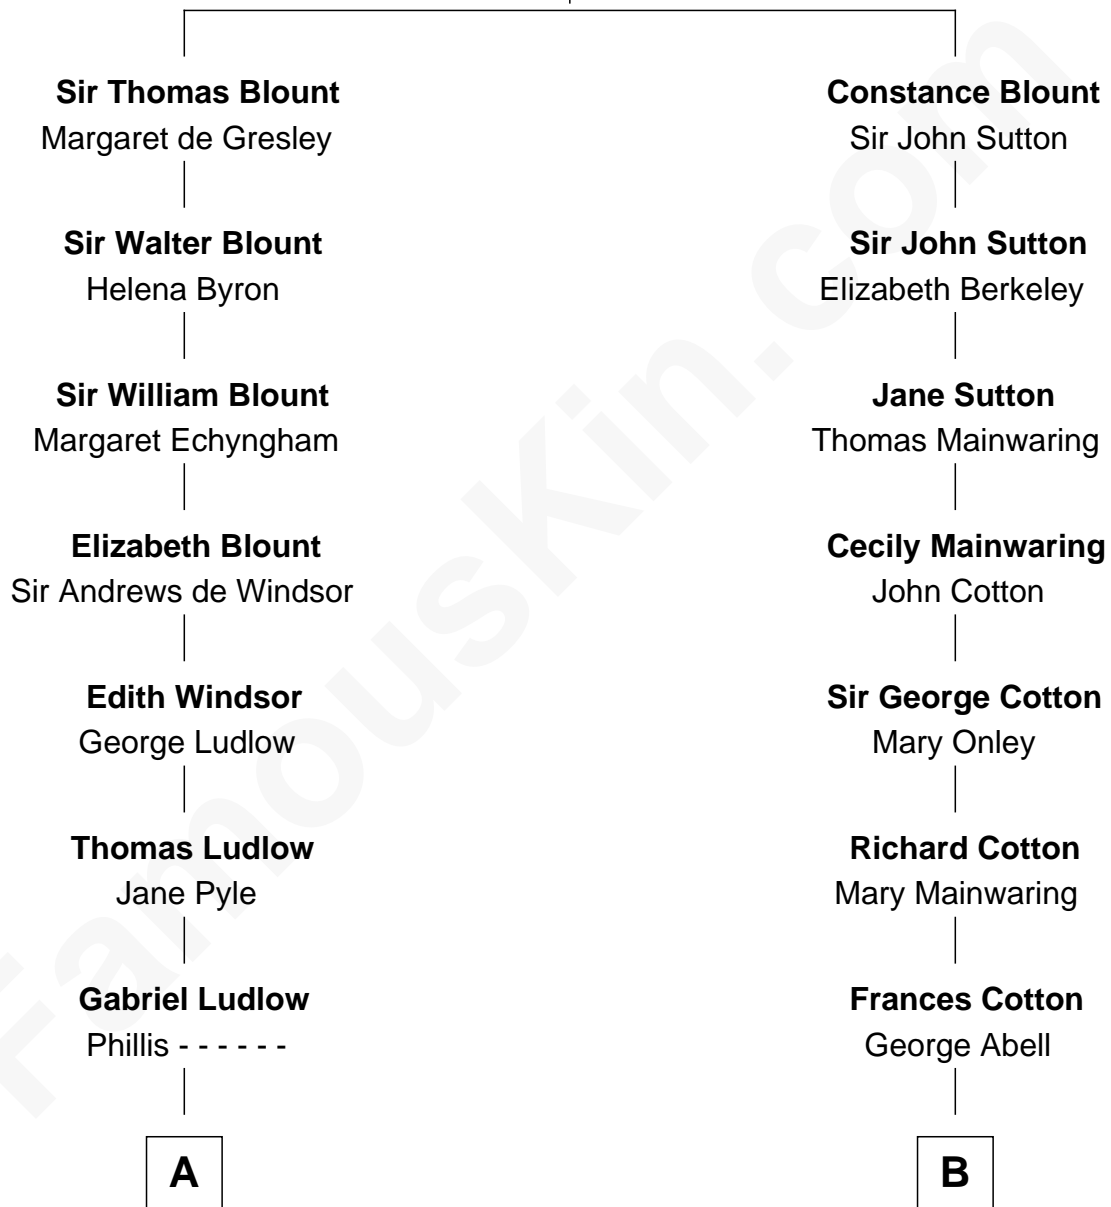

FamousKin.com

Relationship Chart of

Thomas Nelson

Signer of the Declaration of Independence

11th cousin 5 times removed of

Lizzie Borden

Accused Murderess

Sir Walter Blount

Sancha de Ayala

A

Sarah Ludlow
Col. John Carter

Col. Robert Carter
Judith Armistead

Elizabeth Carter
Nathaniel Burwell

Elizabeth Burwell
William Nelson

Thomas Nelson
Signer of Declaration of Independence

B