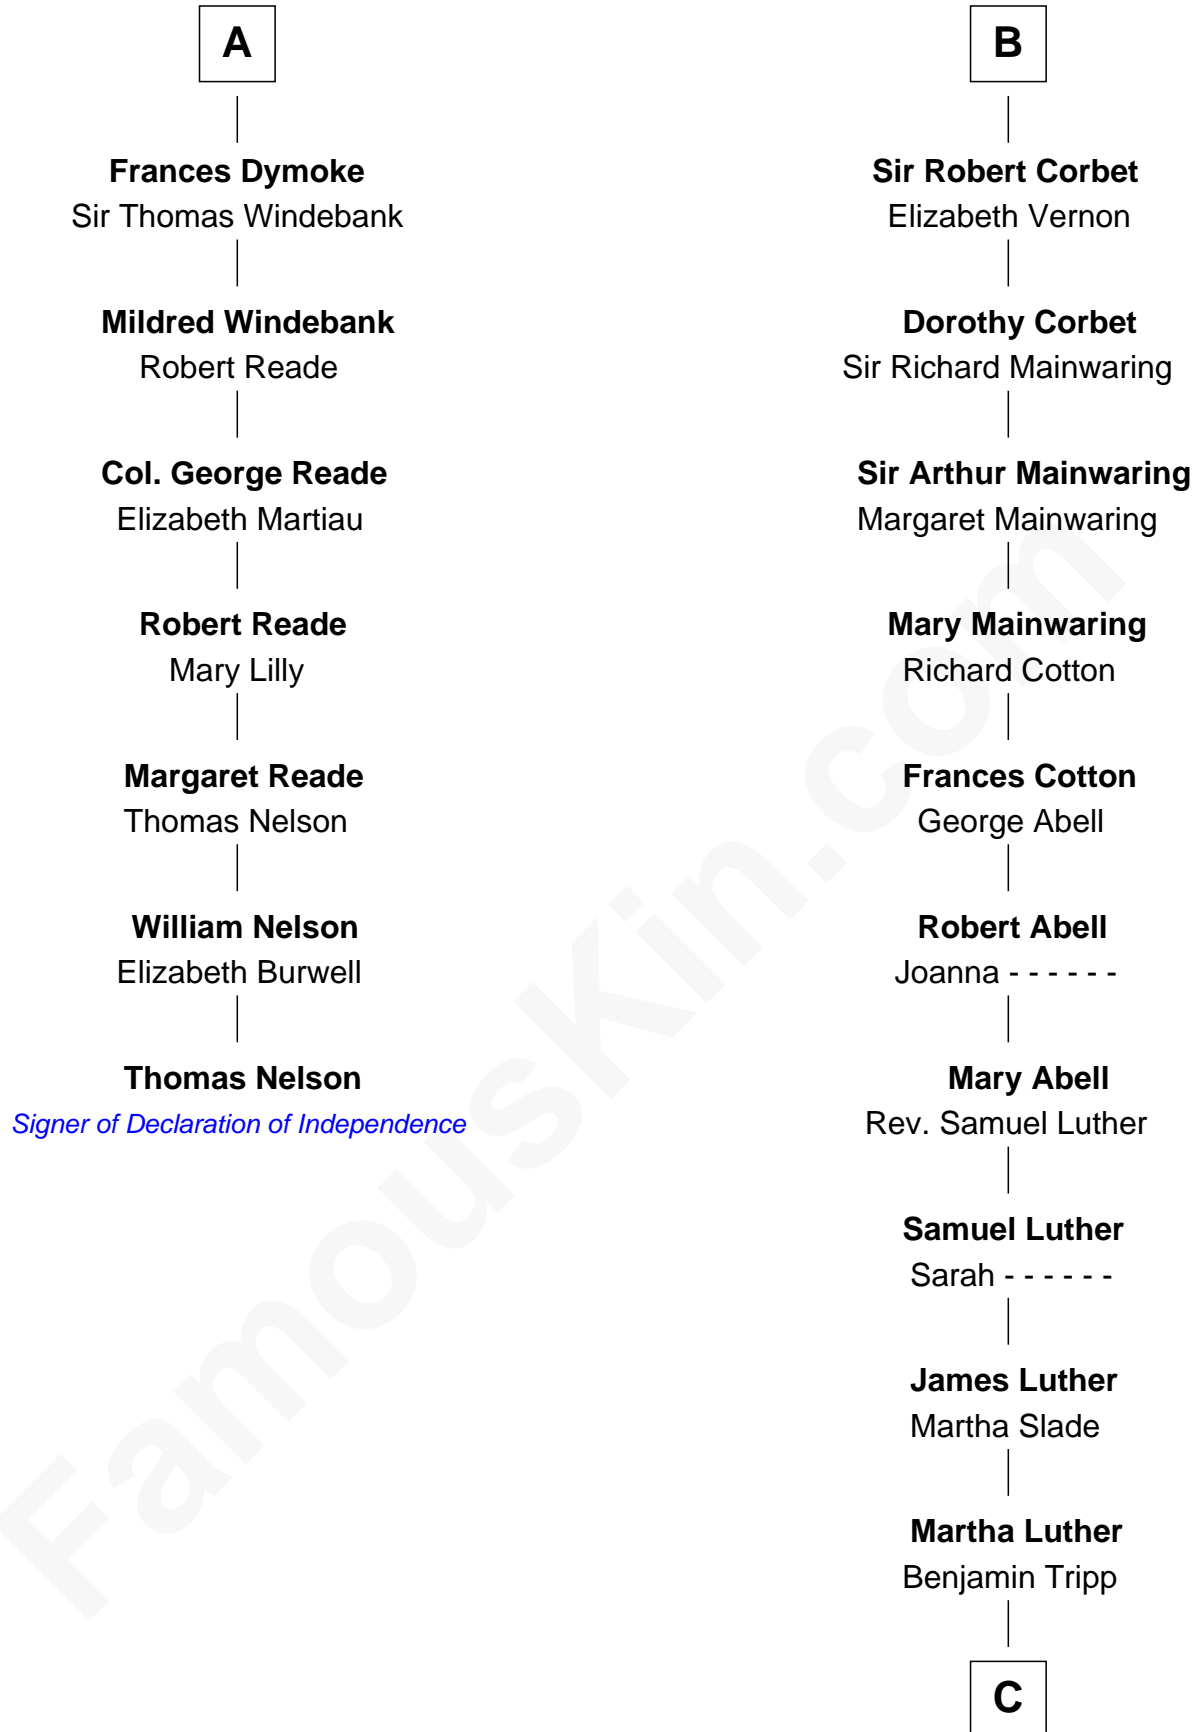

## Relationship Chart of

### Thomas Nelson

*Signer of the Declaration of Independence*

13th cousin 8 times removed of

**Lizzie Borden**

*Accused Murderess*

**C**

—  
**Susanna Tripp**

John Vinnicum

—  
**Sarah L. Vinnicum**

Joseph Morse

—  
**Anthony Morse**

Rhoda Morrison

—  
**Sarah Anthony Morse**

Andrew Jackson Borden

—  
**Lizzie Borden**

*Accused Murderess*