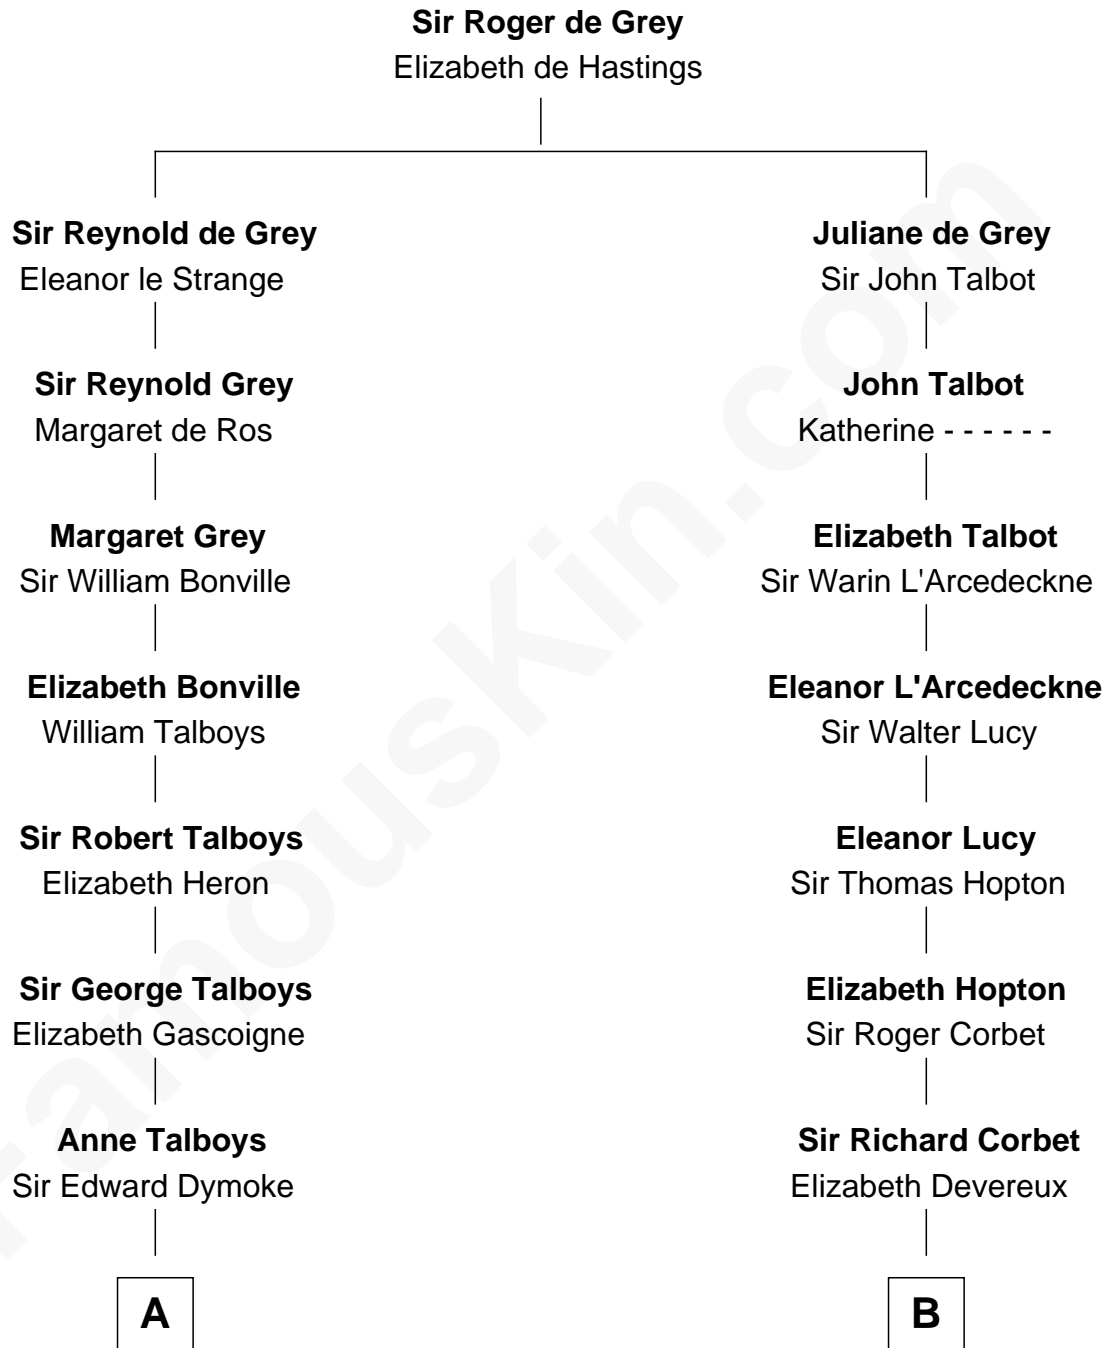

## Relationship Chart of

### Thomas Nelson

*Signer of the Declaration of Independence*

13th cousin 8 times removed of

**Lizzie Borden**

*Accused Murderess*

**C**

—  
**Susanna Tripp**

John Vinnicum

—  
**Sarah L. Vinnicum**

Joseph Morse

—  
**Anthony Morse**

Rhoda Morrison

—  
**Sarah Anthony Morse**

Andrew Jackson Borden

—  
**Lizzie Borden**

*Accused Murderess*