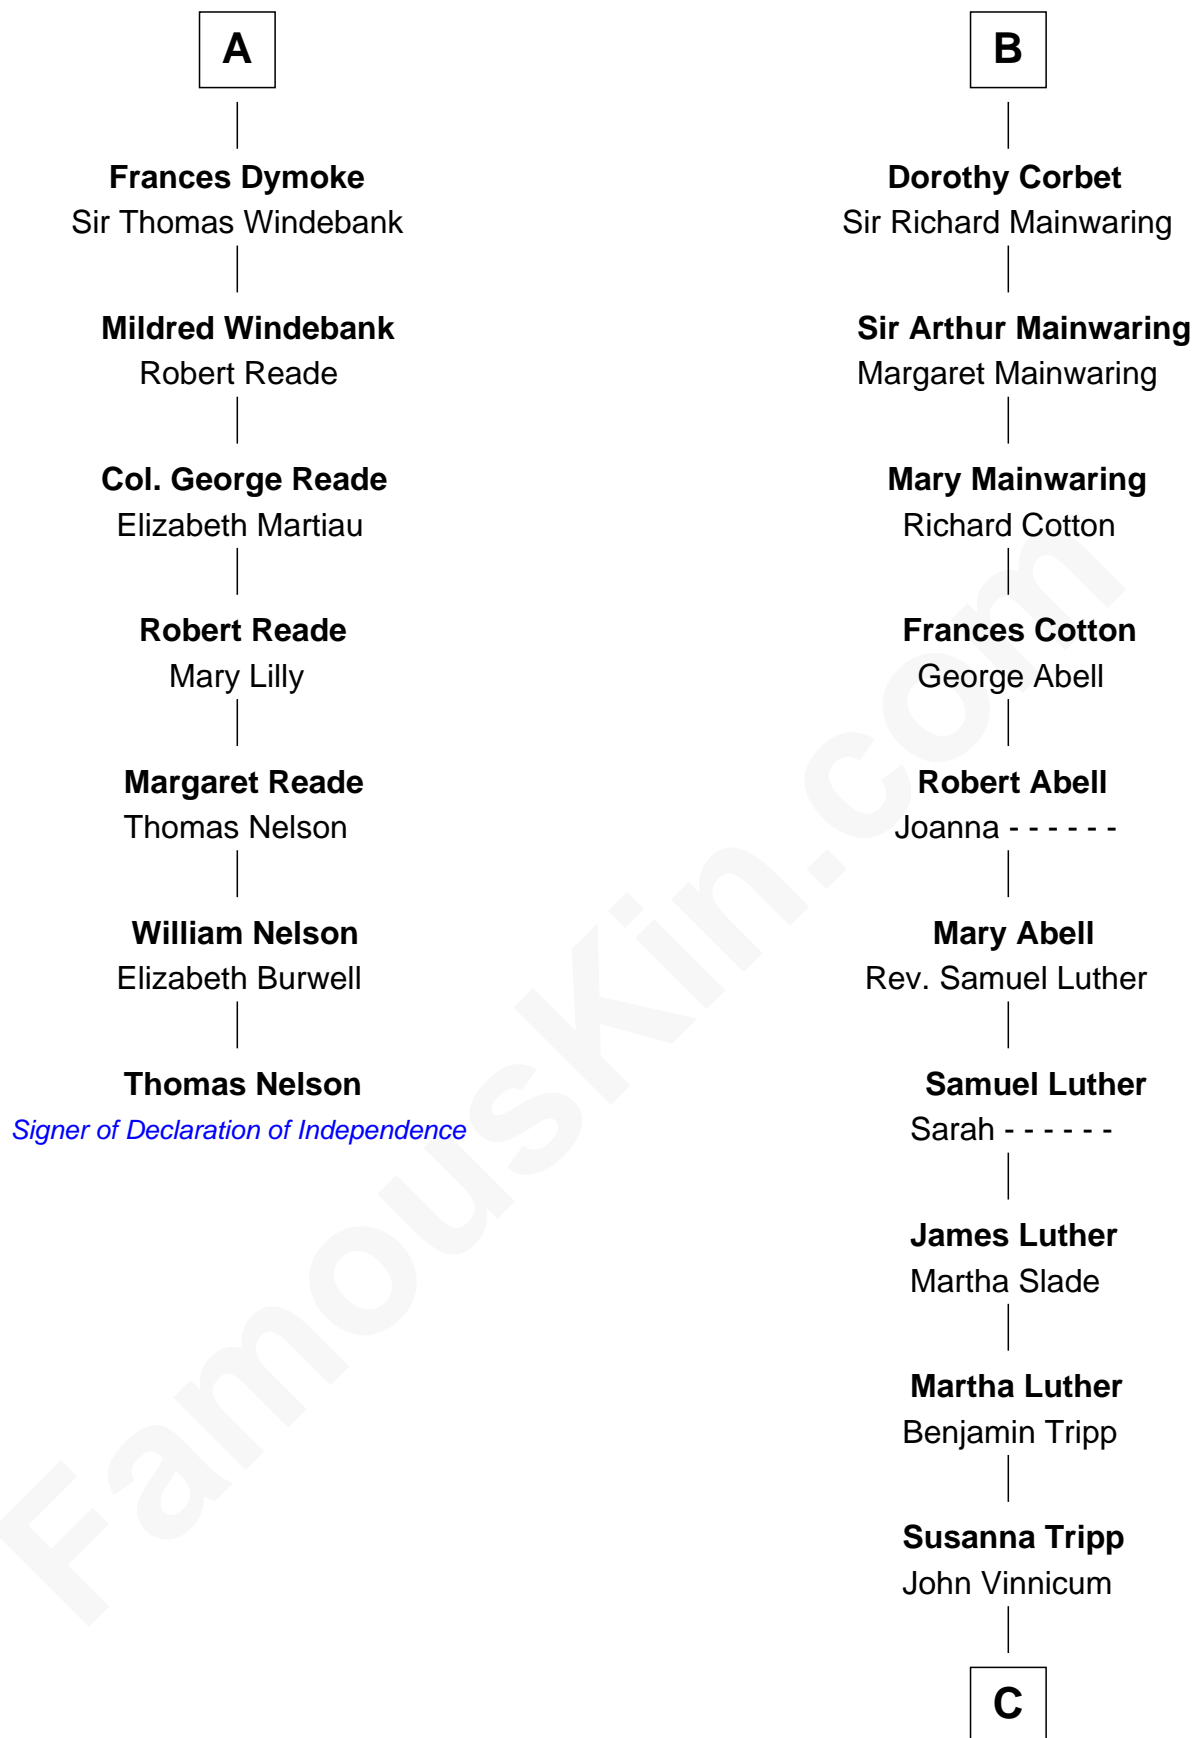

FamousKin.com

Relationship Chart of

Thomas Nelson

Signer of the Declaration of Independence

13th cousin 7 times removed of

Lizzie Borden

Accused Murderess

Ralph de Stafford
Margaret de Audley

Sir Walter Devereux

Elizabeth Devereux

Sir Richard Corbet

Sir Robert Corbet

Elizabeth Vernon

B

C

—
Sarah L. Vinnicum

Joseph Morse

—
Anthony Morse

Rhoda Morrison

—
Sarah Anthony Morse

Andrew Jackson Borden

—
Lizzie Borden

Accused Murderess

FamousKin.com