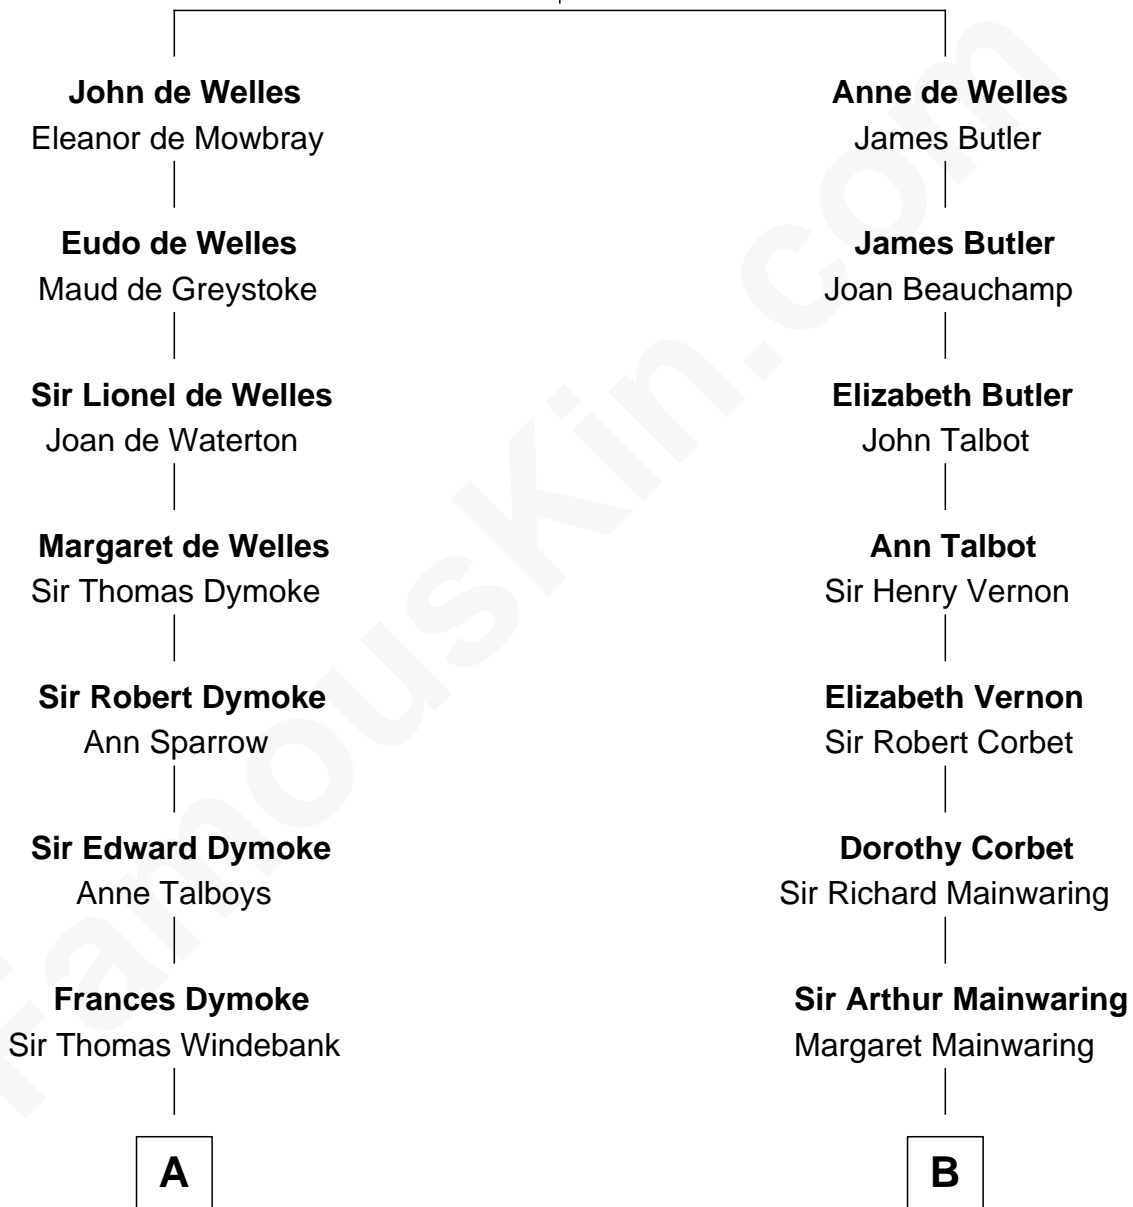

FamousKin.com

Relationship Chart of

Thomas Nelson

Signer of the Declaration of Independence

12th cousin 6 times removed of

Lizzie Borden

Accused Murderess

John de Welles

Maud de Roos

C

Sarah Anthony Morse
Andrew Jackson Borden

Lizzie Borden
Accused Murderess

FamousKin.com