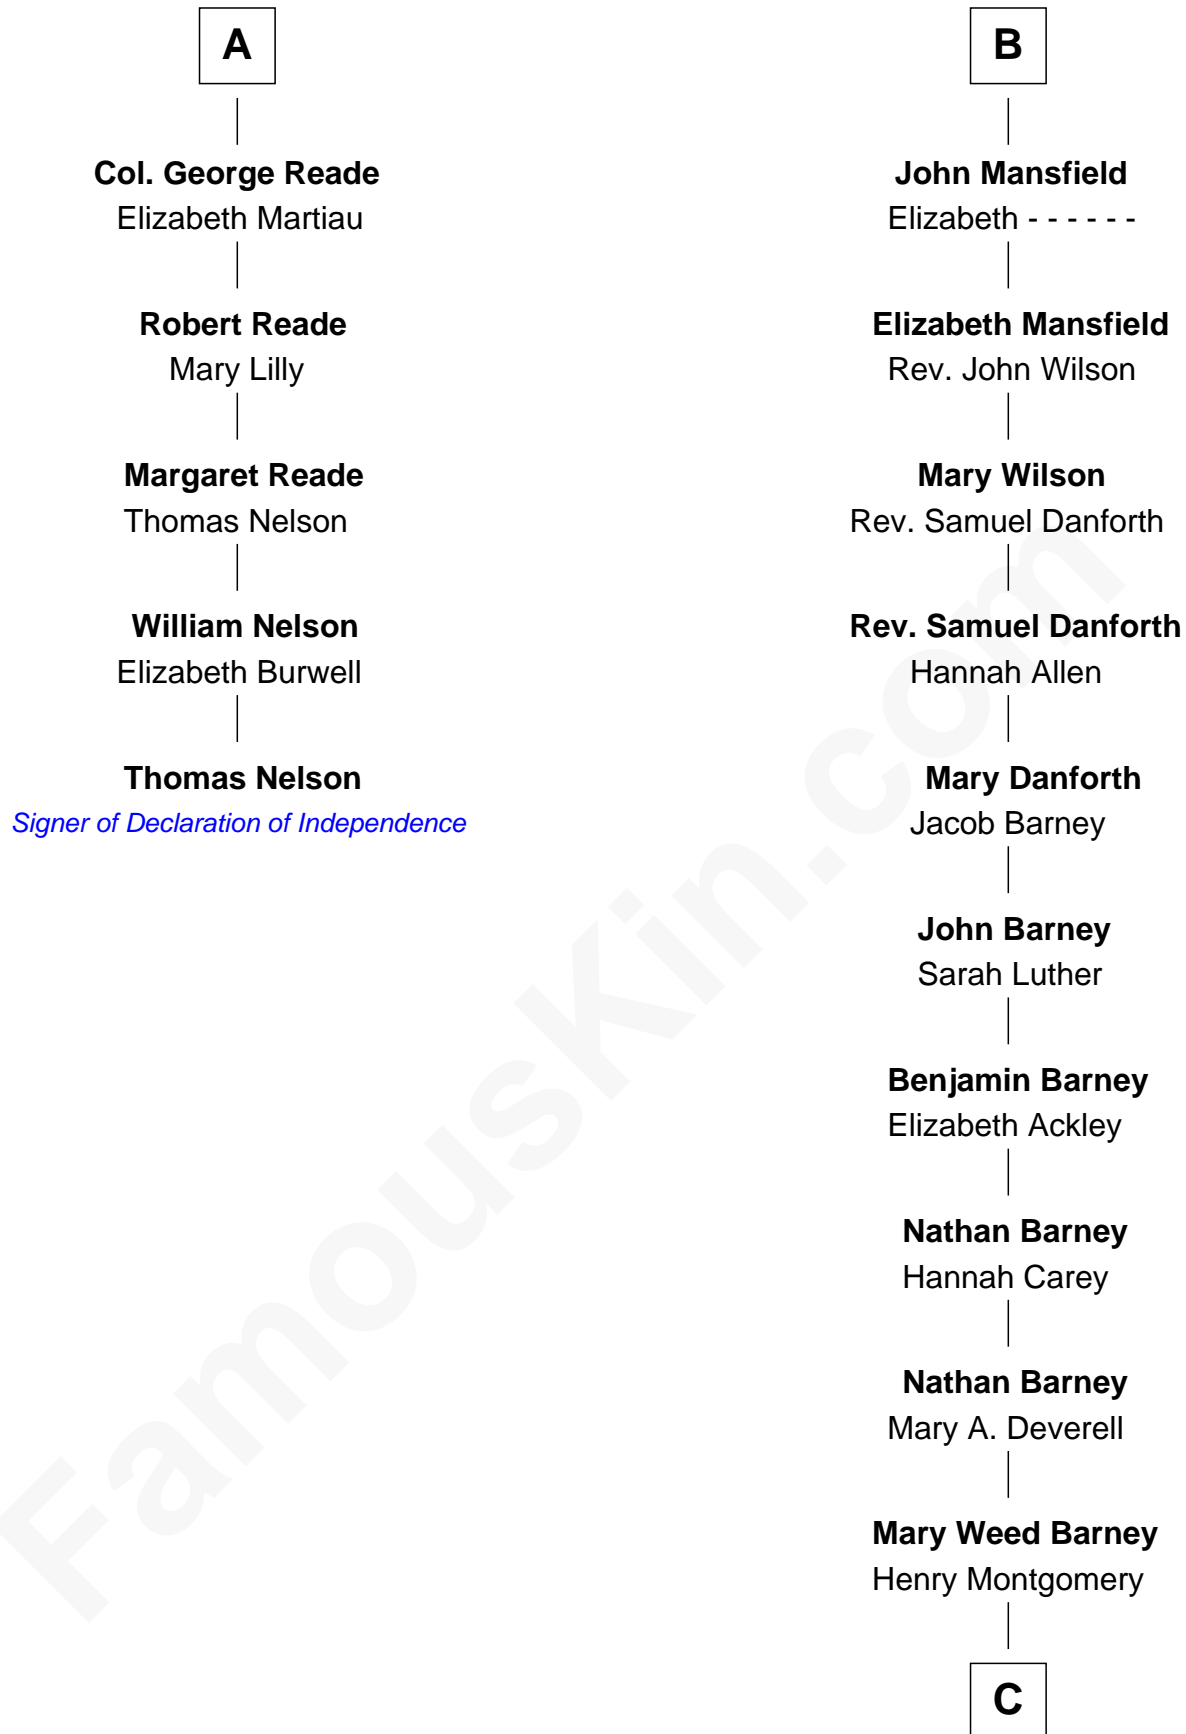

FamousKin.com

Relationship Chart of

Thomas Nelson

Signer of the Declaration of Independence

11th cousin 7 times removed of

Elizabeth Montgomery
TV Actress - "Bewitched"

Sir Henry Percy
Elizabeth Mortimer

C

Henry Montgomery
Elizabeth Bryan Allen

Elizabeth Montgomery
TV Actress - "Bewitched"

FamousKin.com