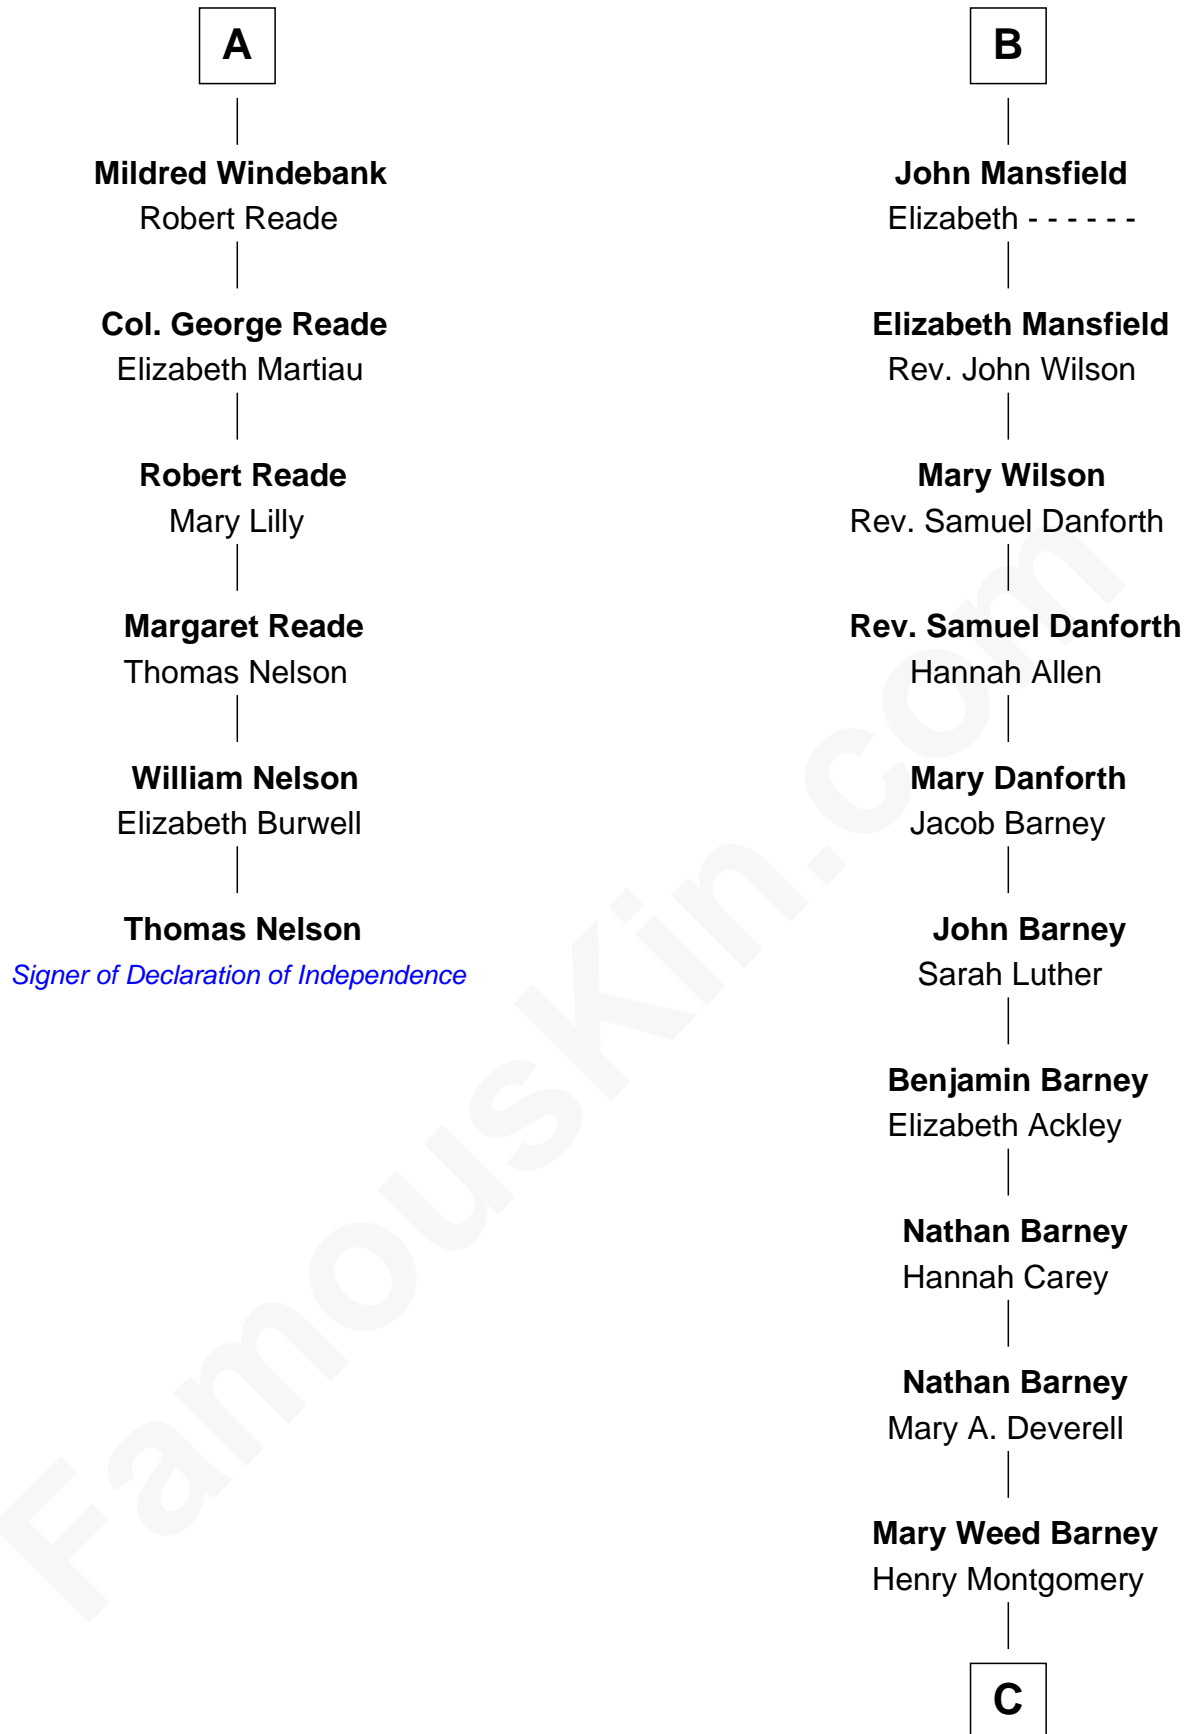

## Relationship Chart of

### Thomas Nelson

Signer of the Declaration of Independence

12th cousin 6 times removed of

**Elizabeth Montgomery**  
TV Actress - "Bewitched"

**C**

**Henry Montgomery**  
Elizabeth Bryan Allen

**Elizabeth Montgomery**  
*TV Actress - "Bewitched"*