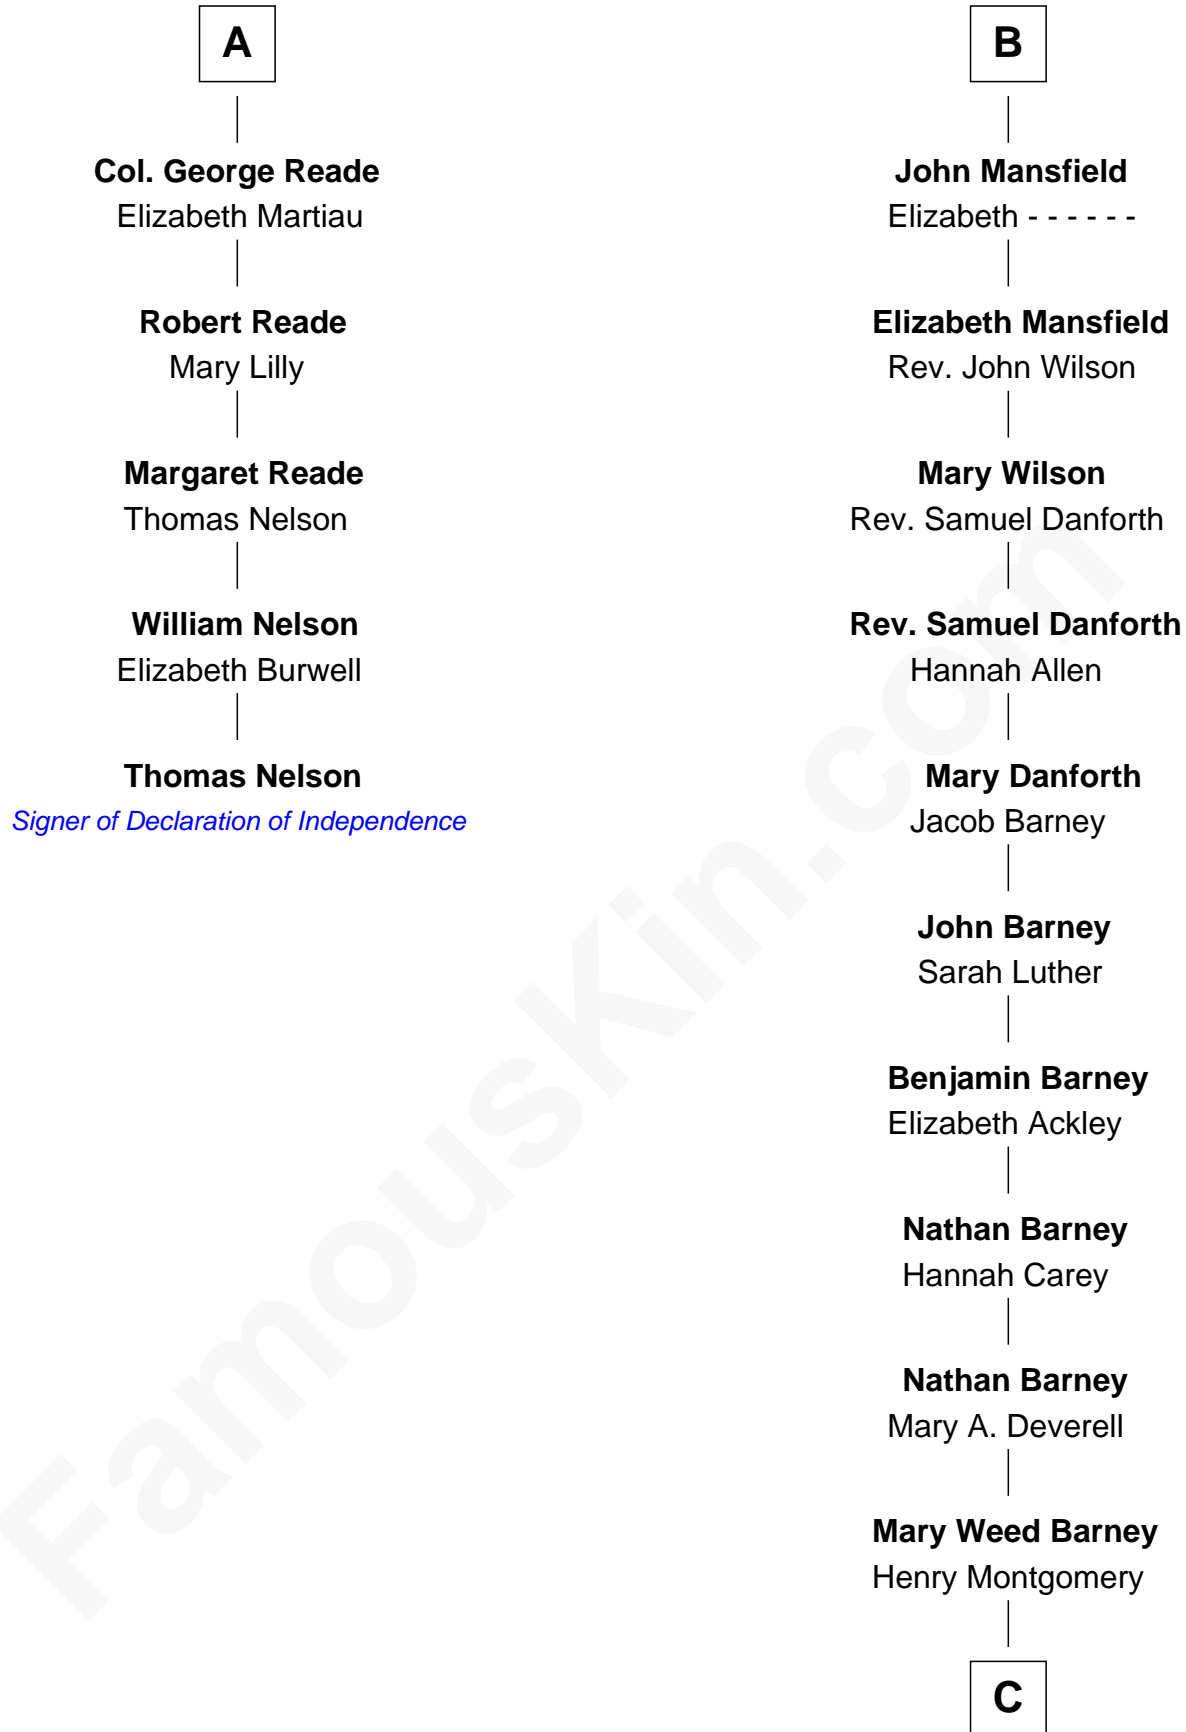

FamousKin.com

Relationship Chart of

Thomas Nelson

Signer of the Declaration of Independence

11th cousin 7 times removed of

Elizabeth Montgomery
TV Actress - "Bewitched"

Sir Ralph Neville

with wife
Joan Beaufort

Sir Ralph Eure

Mildred Windebank

Robert Reade

Anne Eure

Lancelot Mansfield

A

B

C