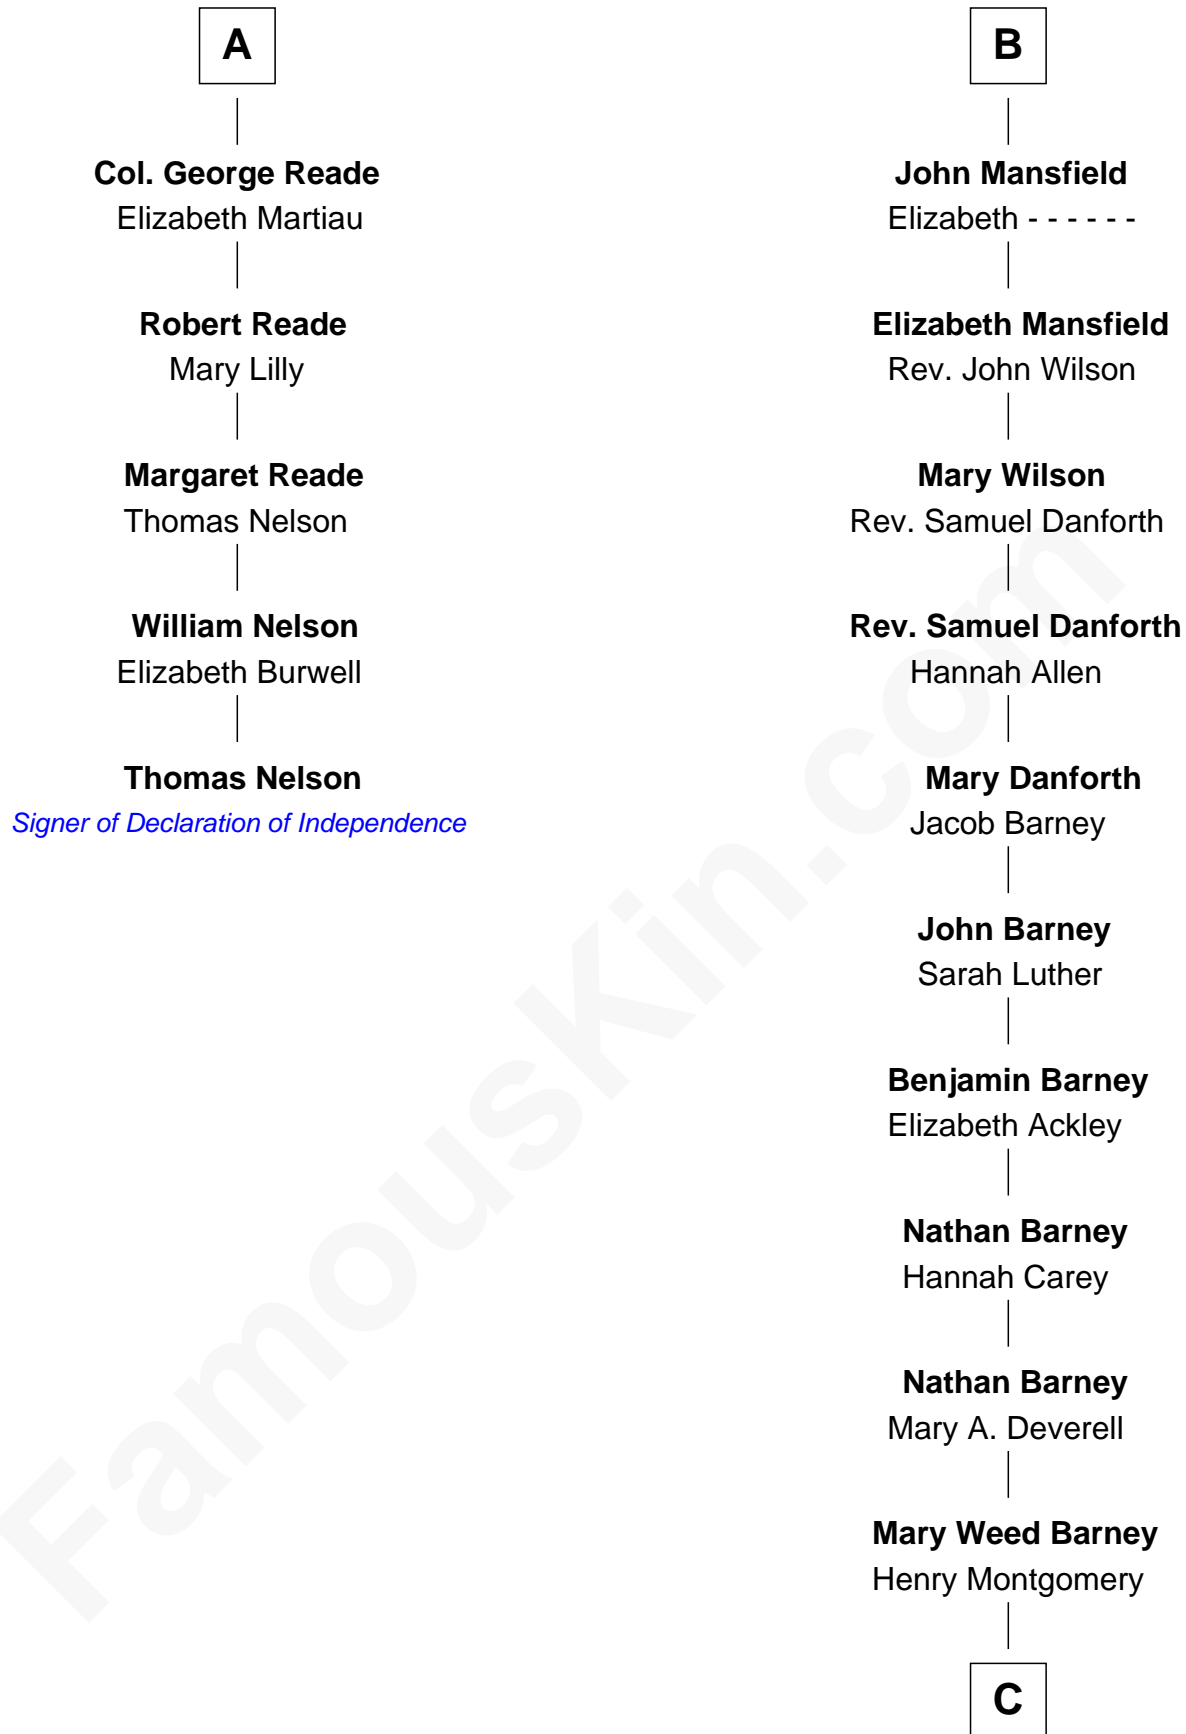

FamousKin.com

Relationship Chart of

Thomas Nelson

Signer of the Declaration of Independence

11th cousin 7 times removed of

Elizabeth Montgomery
TV Actress - "Bewitched"

C

Henry Montgomery
Elizabeth Bryan Allen

Elizabeth Montgomery
TV Actress - "Bewitched"

FamousKin.com