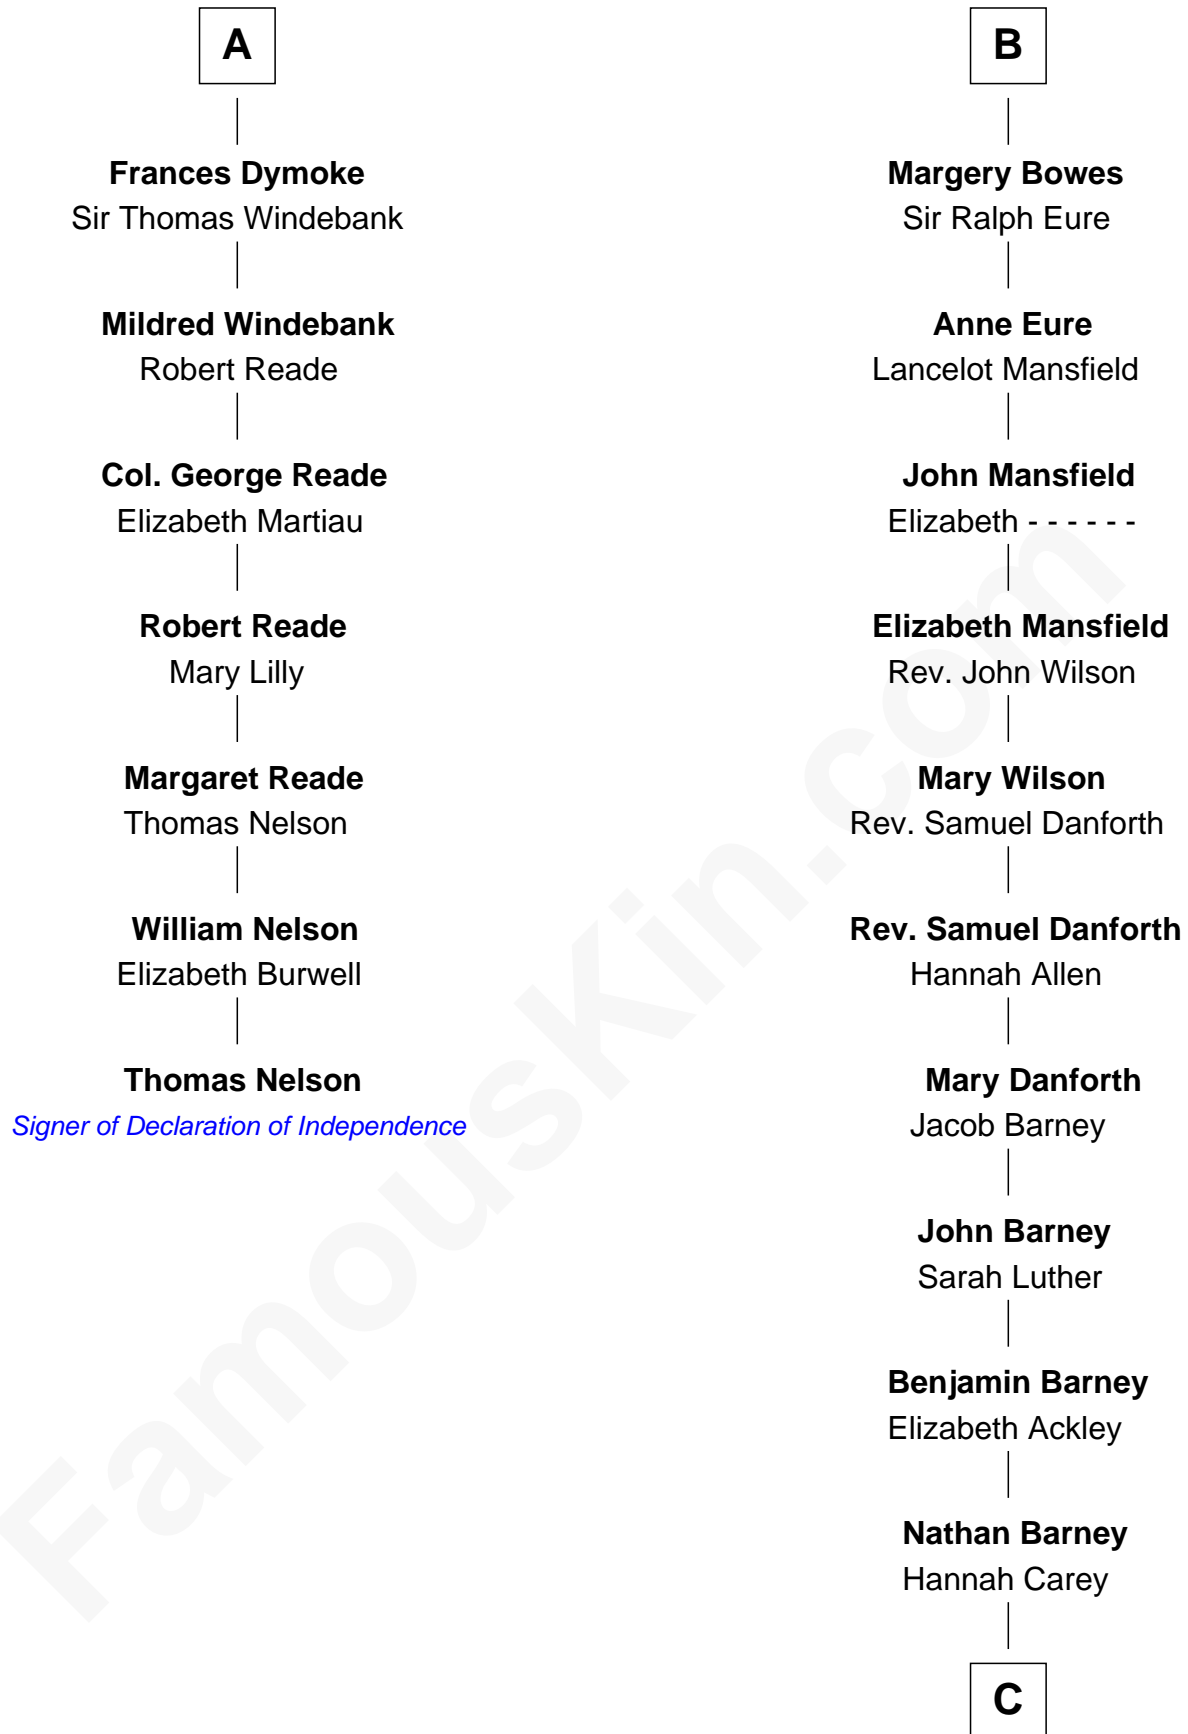

FamousKin.com

Relationship Chart of

Thomas Nelson

Signer of the Declaration of Independence

13th cousin 7 times removed of

Elizabeth Montgomery
TV Actress - "Bewitched"

C

—
Nathan Barney

Mary A. Deverell

—
Mary Weed Barney

Henry Montgomery

—
Henry Montgomery

Elizabeth Bryan Allen

—
Elizabeth Montgomery

TV Actress - "Bewitched"

FamousKin.com