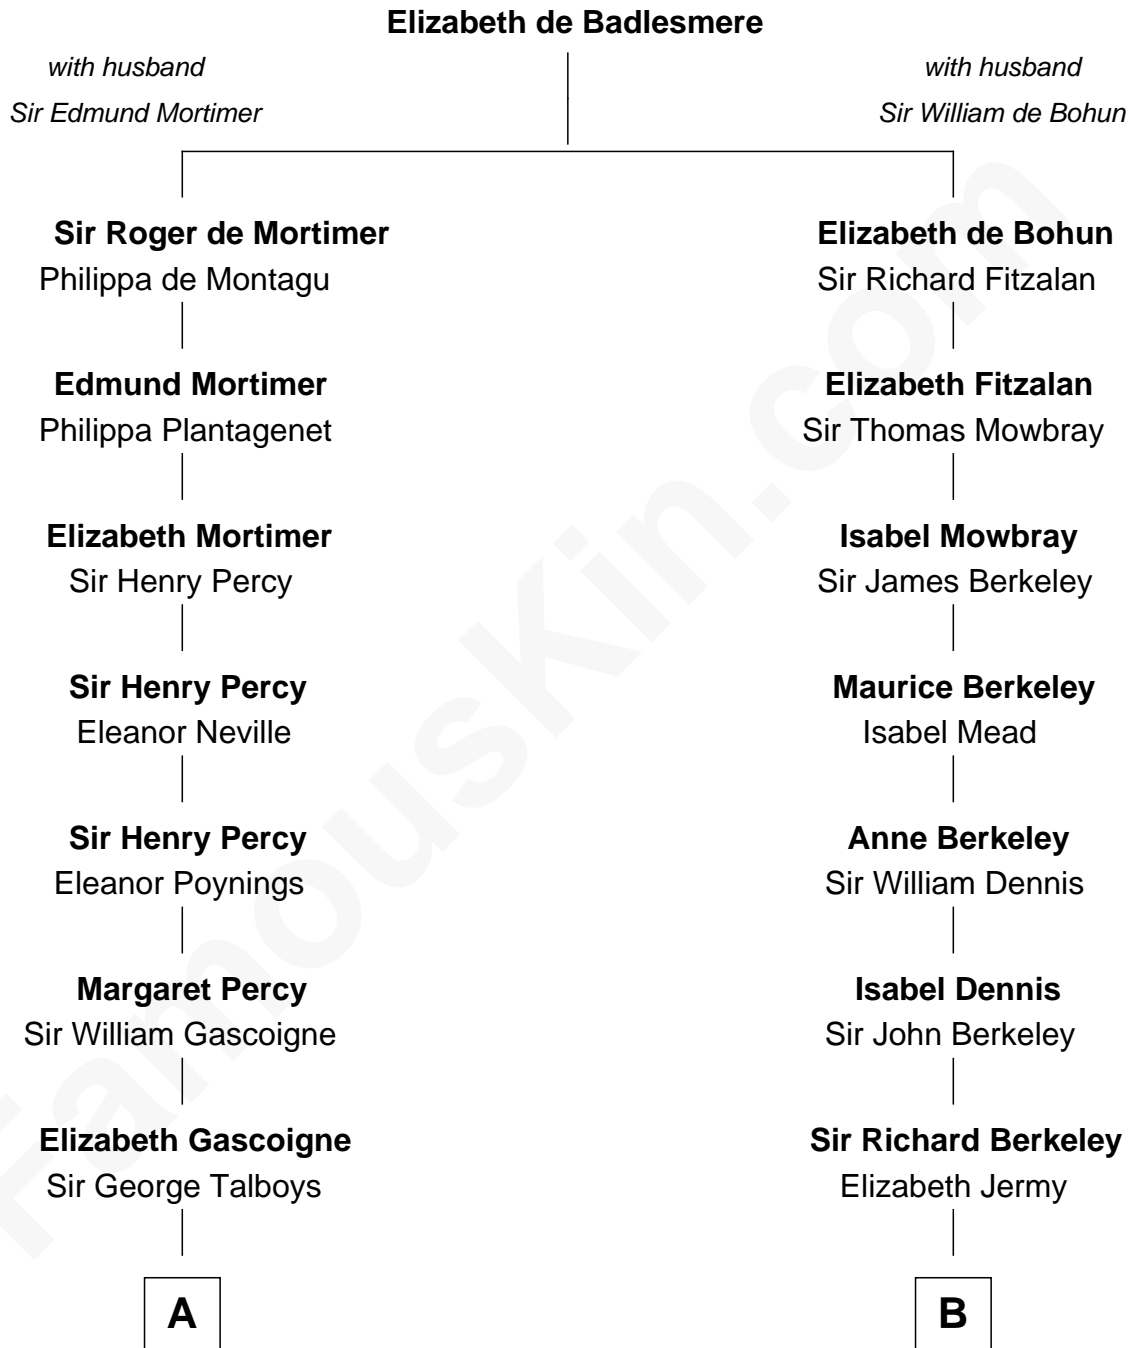

FamousKin.com

Relationship Chart of

Thomas Nelson

Signer of the Declaration of Independence

14th cousin 6 times removed of

Warren Buffett

Chairman & CEO, Berkshire Hathaway

C

—
Susan Ann Watson

Ford Bela Barber

—
Stella Frances Barber

John Ammon Stahl

—
Leila Stahl

Howard Homan Buffett

—
Warren Buffett

Chairman & CEO, Berkshire Hathaway