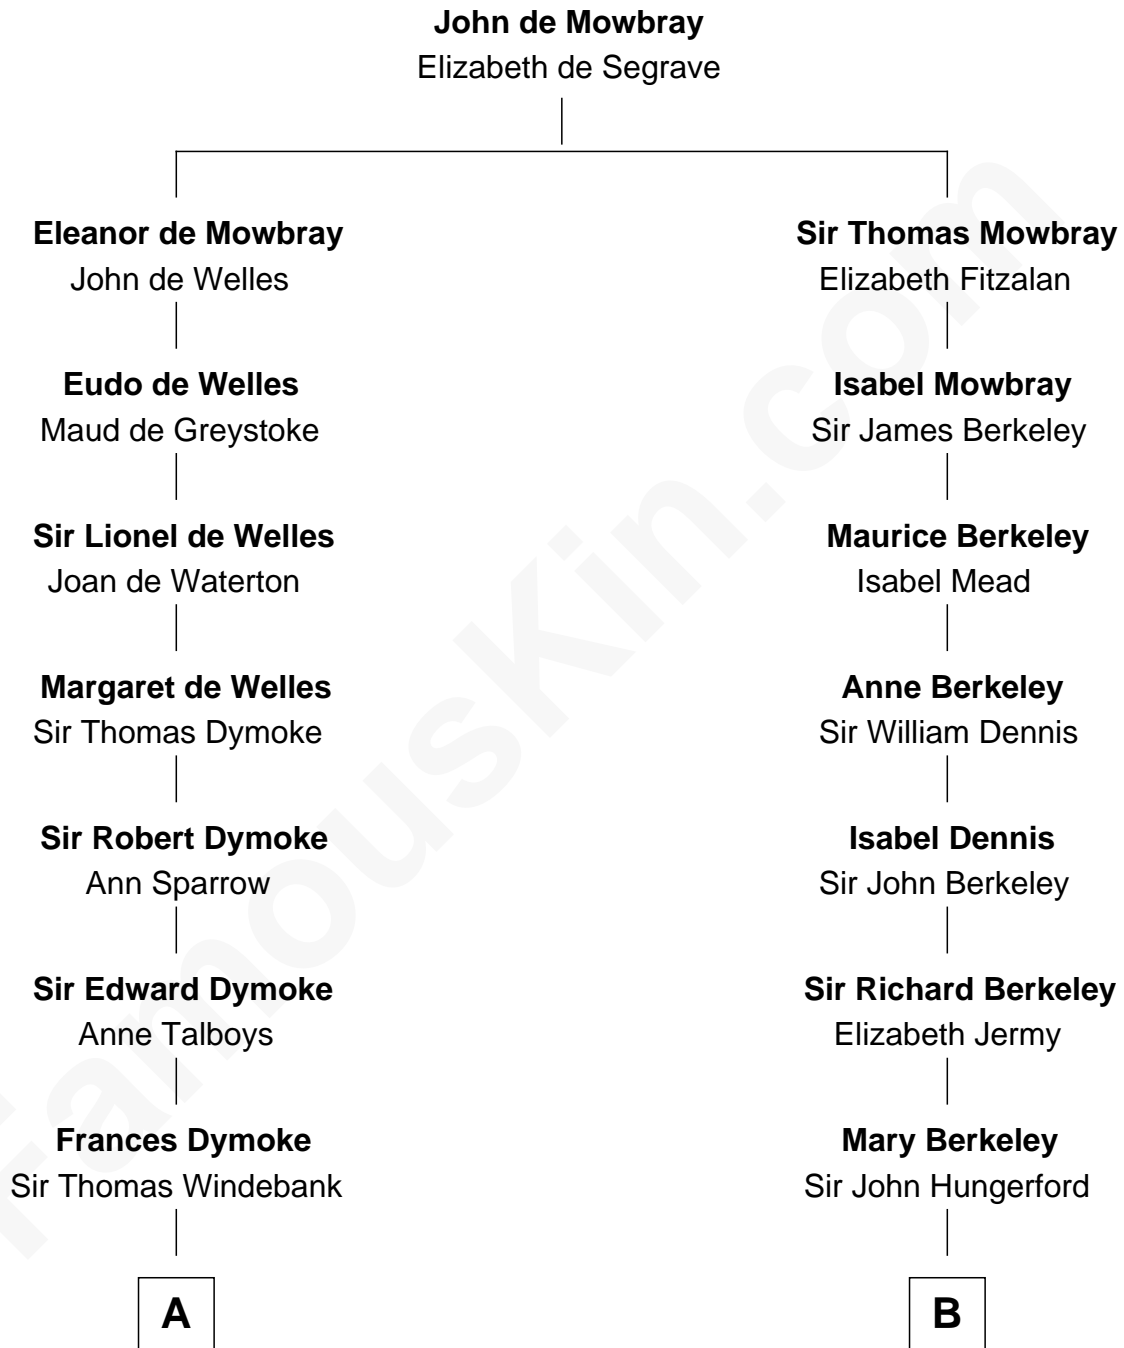

FamousKin.com

Relationship Chart of

Thomas Nelson

Signer of the Declaration of Independence

12th cousin 7 times removed of

Warren Buffett

Chairman & CEO, Berkshire Hathaway

C

Stella Frances Barber

John Ammon Stahl

Leila Stahl

Howard Homan Buffett

Warren Buffett

Chairman & CEO, Berkshire Hathaway

FamousKin.com