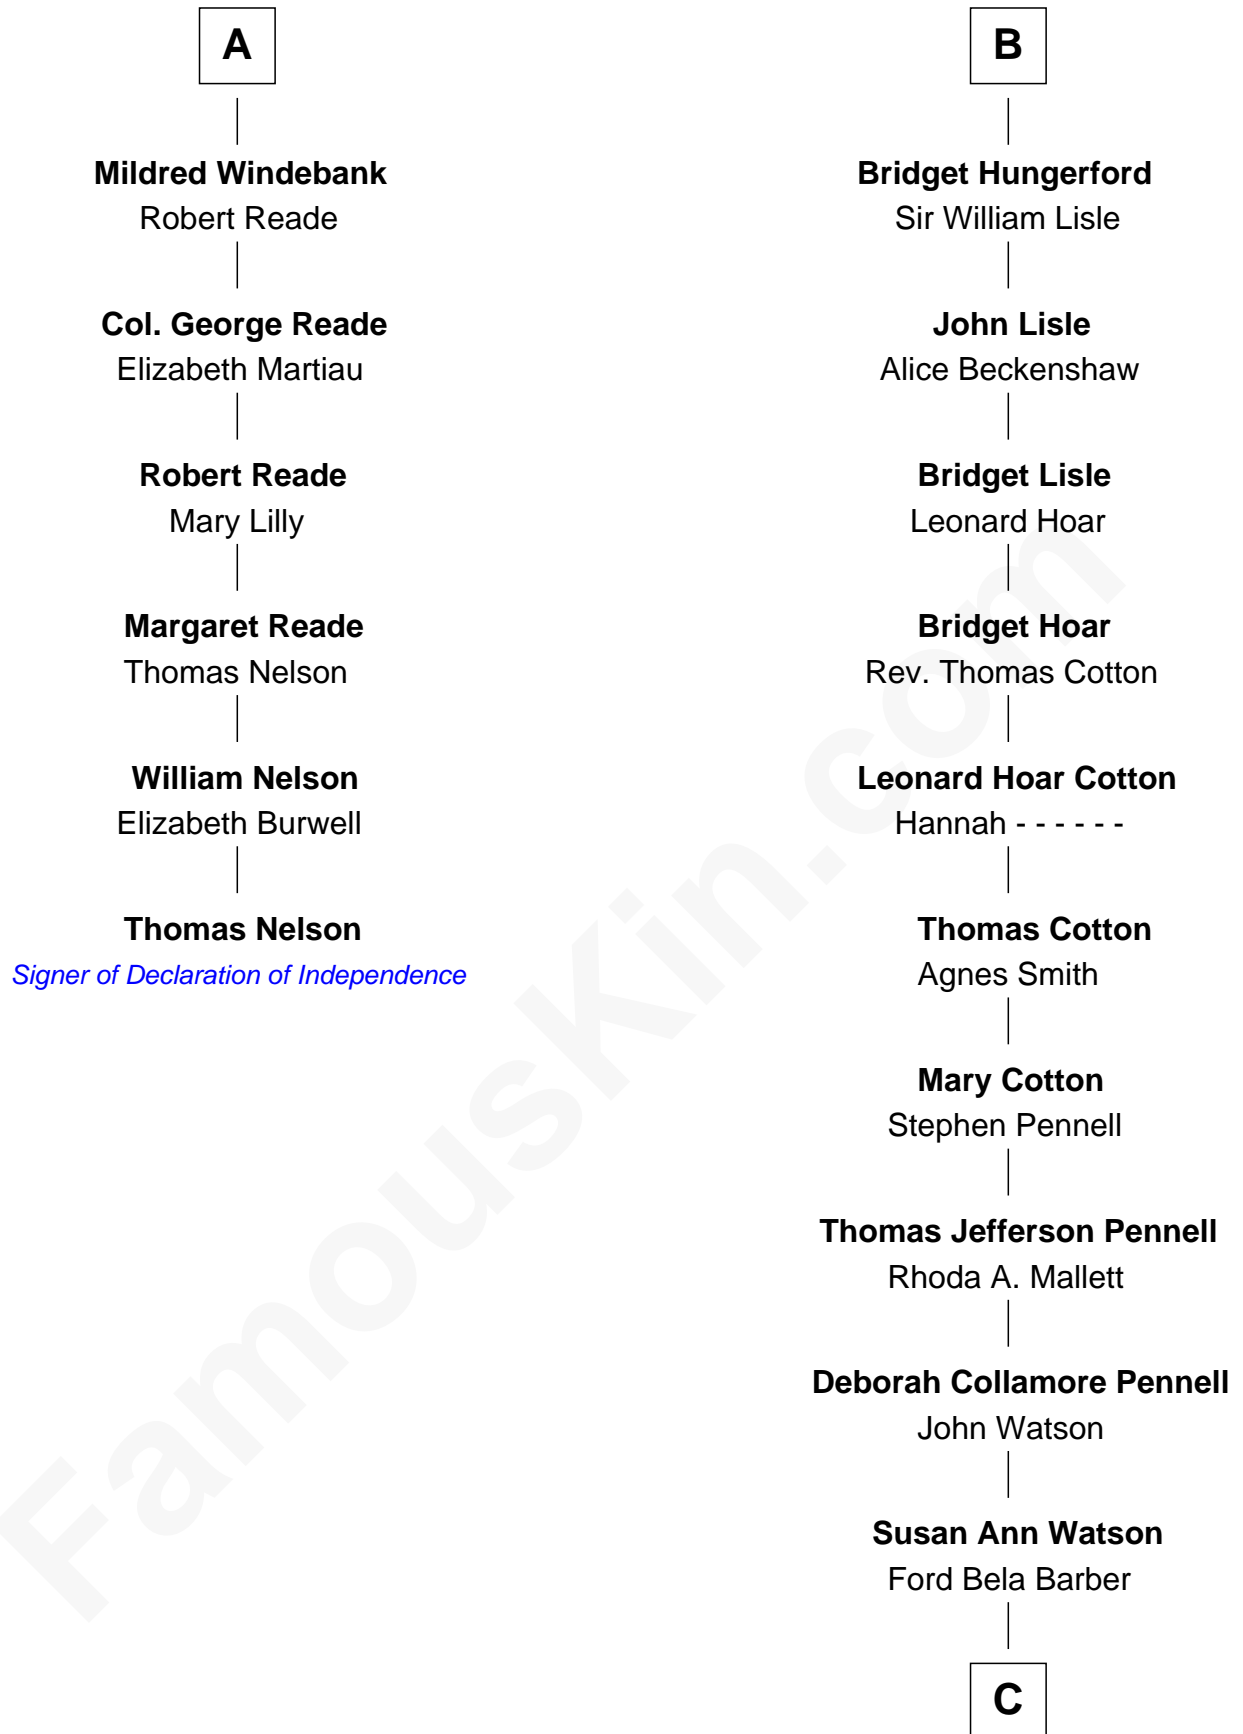

FamousKin.com

Relationship Chart of

Thomas Nelson

Signer of the Declaration of Independence

12th cousin 7 times removed of

Warren Buffett

Chairman & CEO, Berkshire Hathaway

C