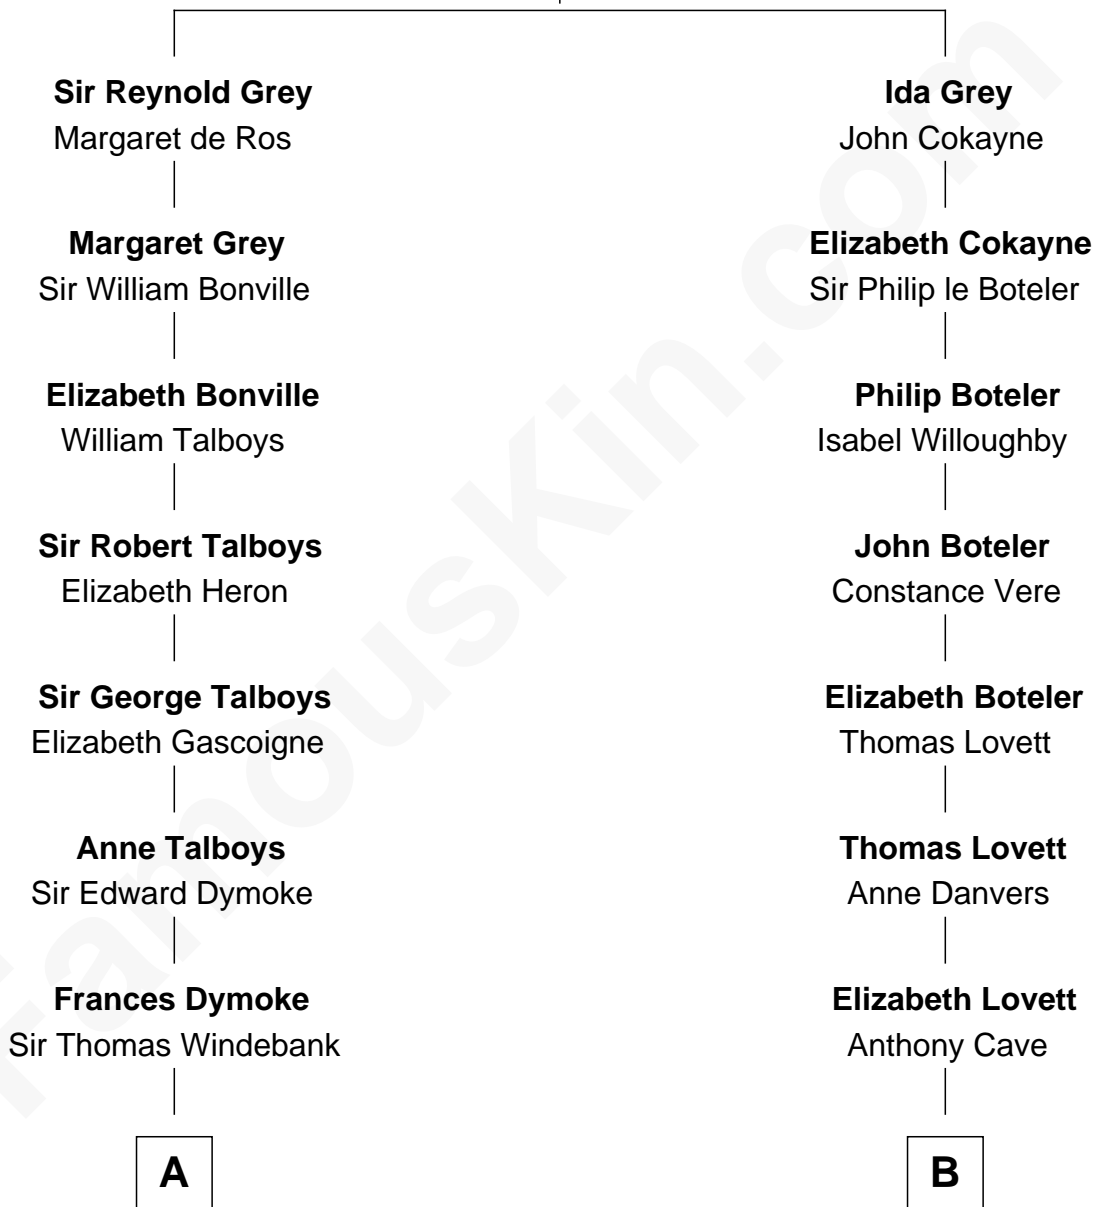

## Relationship Chart of

### Thomas Nelson

*Signer of the Declaration of Independence*

12th cousin 4 times removed of

**Susan B. Anthony**

*Women's Rights Advocate*

**Sir Reynold de Grey**

Eleanor le Strange

**A**

**Mildred Windebank**

Robert Reade

**Col. George Reade**

Elizabeth Martiau

**Robert Reade**

Mary Lilly

**Margaret Reade**

Thomas Nelson

**William Nelson**

Elizabeth Burwell

**Thomas Nelson**

*Signer of Declaration of Independence*

**B**

**Mary Cave**

Sir Jerome Weston

**Mary Weston**