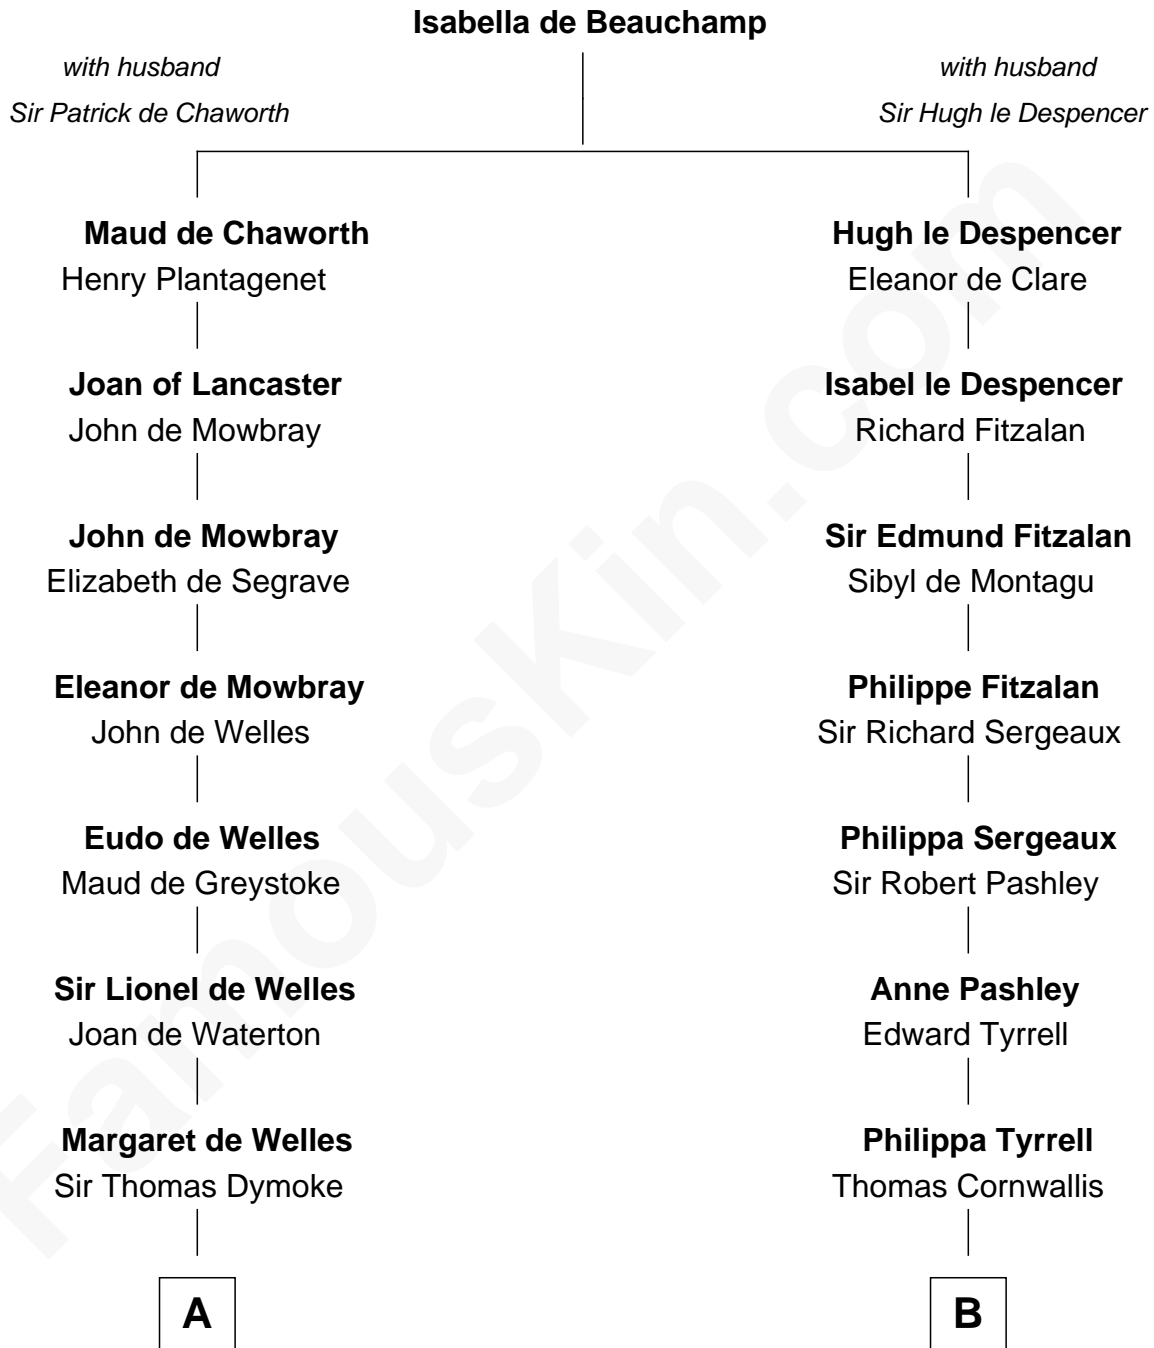

FamousKin.com

Relationship Chart of

Thomas Nelson

Signer of the Declaration of Independence

15th cousin 4 times removed of

Susan B. Anthony

Women's Rights Advocate

C

Humphrey Anthony

Hannah Lapham

Daniel Anthony

Lucy Read

Susan B. Anthony

Women's Rights Advocate

FamousKin.com